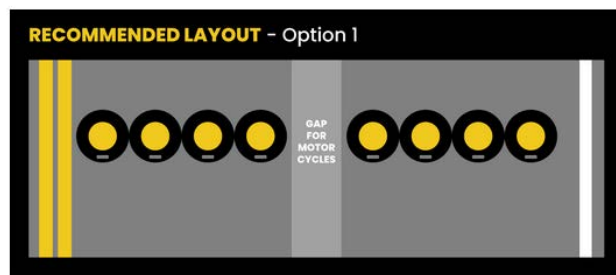

Speed Spot

Sku: 121tc135

A portable speed bump system designed to quickly reduce traffic speeds and protect lives.

Features

- 8 Spots per set, expandable to fit any lane size
- Temporary system, does not adhere or fasten to roadway
- Portable - No tools or hardware required
- Handle cut out for easy lifting
- Extremely durable - Manufactured from recycled tires
- Compact design, easy storage
- Highly visible

Specifications

Diameter	12 Inches
Centre spot diameter	6 Inches
Weight	6 Lbs. each
Height	2 inches

Speed Spots layouts

*Best Practices:

- Speed Spots should not be left unattended
- Only to be used while workers/supervision are on site
- Only to be used on roadways with Speed Limits of 45 MPH or below