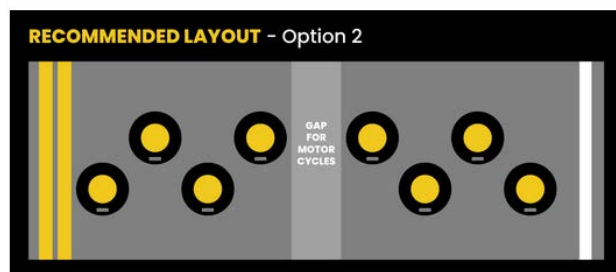

Speed Spot

Sku: 121tc135

A portable speed bump system designed to quickly reduce traffic speeds and protect lives.

Features

- 8 Spots per set, expandable to fit any lane size
- Temporary system, does not adhere or fasten to roadway
- Portable - No tools or hardware required
- Handle cut out for easy lifting
- Extremely durable - Manufactured from recycled tires
- Compact design, easy storage
- Highly visible

Specifications

Diameter	12 Inches
Centre spot diameter	6 Inches
Weight	6 Lbs. each
Height	2 inches

Speed Spots layouts

*Best Practices:

- Speed Spots should not be left unattended
- Only to be used while workers/supervision are on site
- Only to be used on roadways with Speed Limits of 45 MPH or below