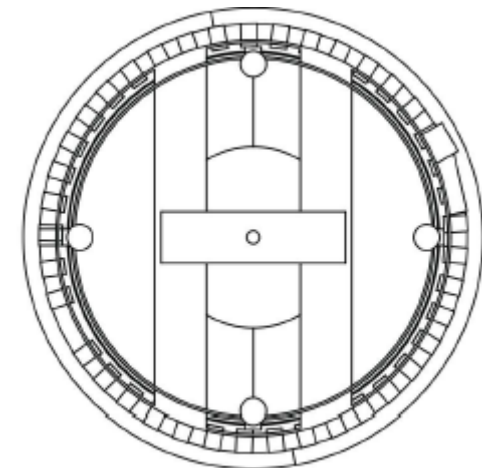

Flare Top Trash Receptacle with Door – Powder Coated - Black

Model #: 623tr120-1 (Flat Lid)

Flare Top Trash Receptacle with Door – Powder Coated - Black

Model #: 623tr120-2 (Rain Bonnet Lid)