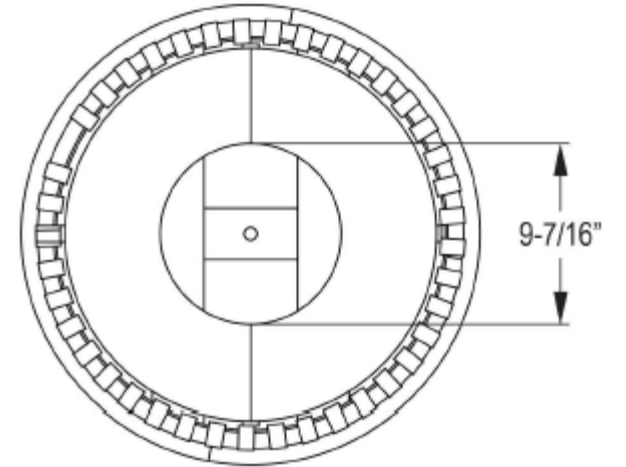

Flare Top Trash Receptacle with Door – Powder Coated - Black

Model #: 623tr120-1 (Flat Lid)

Flare Top Trash Receptacle with Door – Powder Coated - Black

Model #: 623tr120-2 (Rain Bonnet Lid)