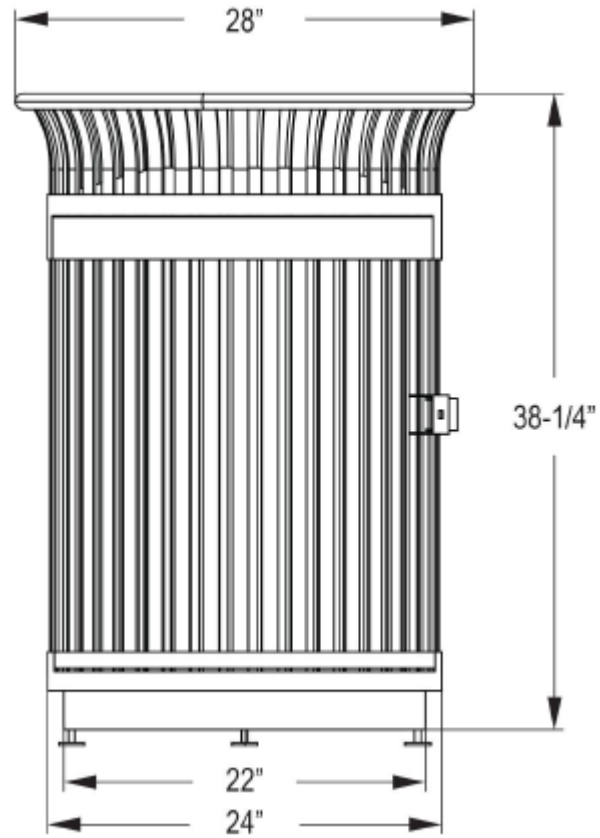

Flare Top Trash Receptacle with Door – Powder Coated - Black

Model #: 623tr120-1 (Flat Lid)

Flare Top Trash Receptacle with Door – Powder Coated - Black

Model #: 623tr120-2 (Rain Bonnet Lid)