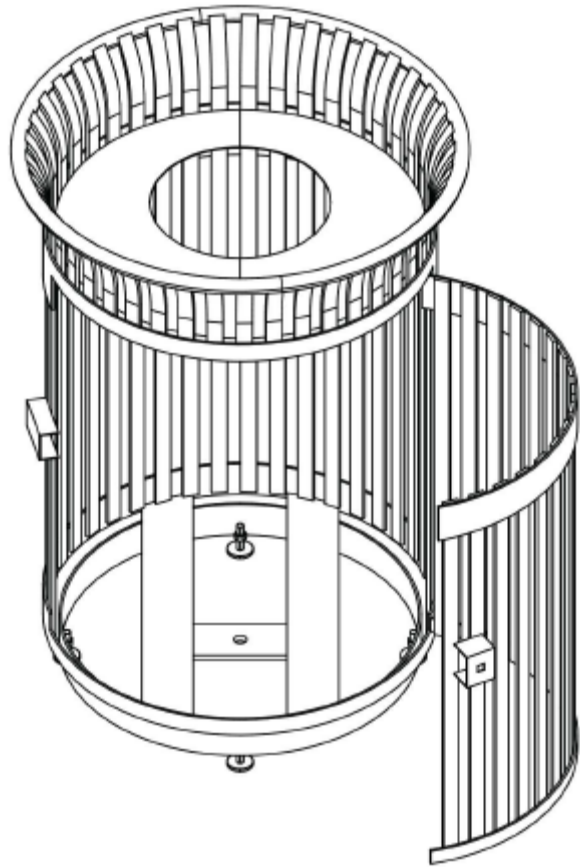

Flare Top Trash Receptacle with Door – Powder Coated - Black

Model #: 623tr120-1 (Flat Lid)

Flare Top Trash Receptacle with Door – Powder Coated - Black

Model #: 623tr120-2 (Rain Bonnet Lid)