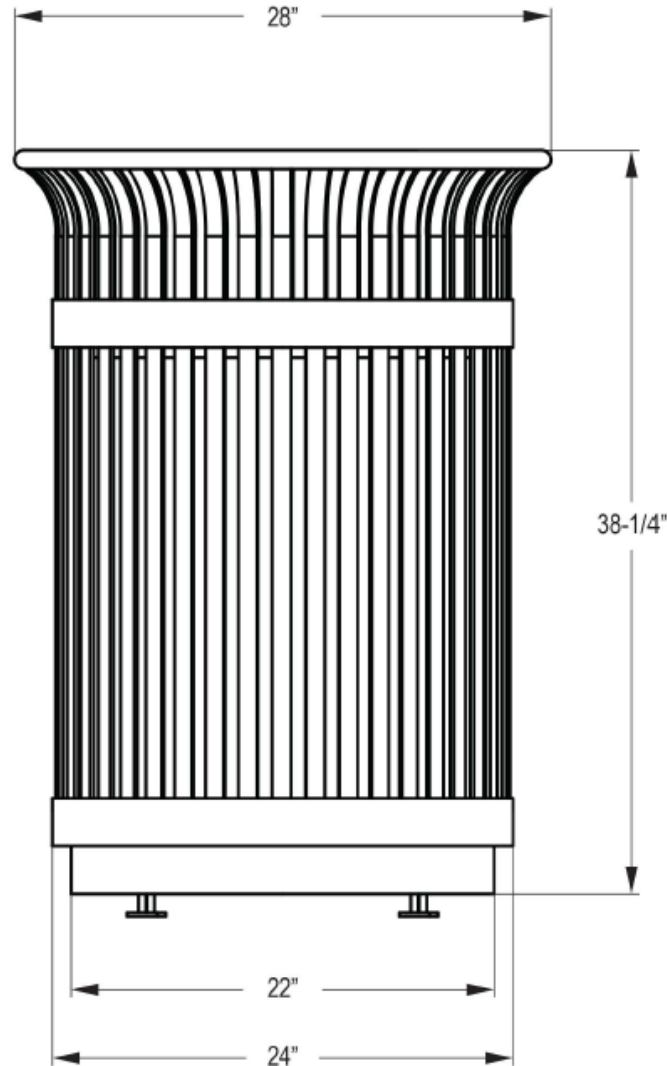

Flare Top Trash Receptacle – Powder Coated - Black

Model #: 623tr115-1 (Flat Lid)

Flare Top Trash Receptacle – Powder Coated - Black

Model #: 623tr115-2 (Rain Bonnet Lid)