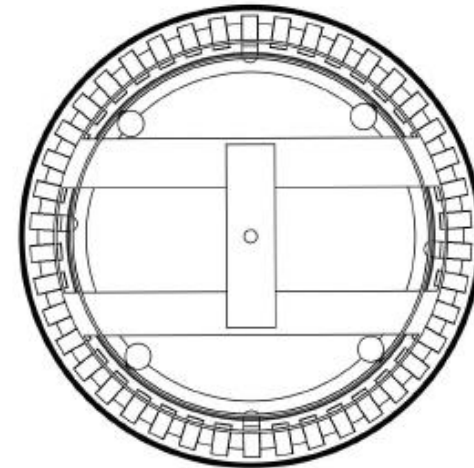

Flare Top Trash Receptacle – Powder Coated - Black

Model #: 623tr115-1 (Flat Lid)

Flare Top Trash Receptacle – Powder Coated - Black

Model #: 623tr115-2 (Rain Bonnet Lid)