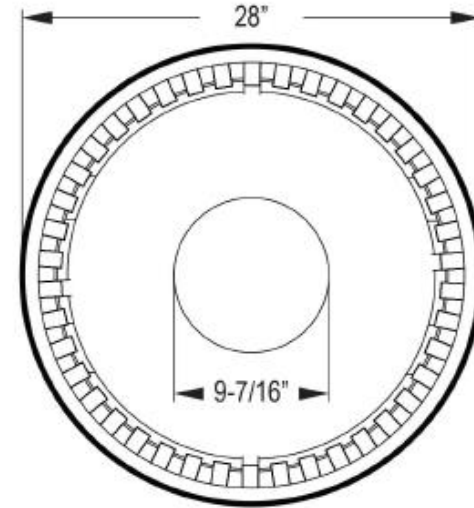

Flare Top Trash Receptacle – Powder Coated - Black

Model #: 623tr115-1 (Flat Lid)

Flare Top Trash Receptacle – Powder Coated - Black

Model #: 623tr115-2 (Rain Bonnet Lid)