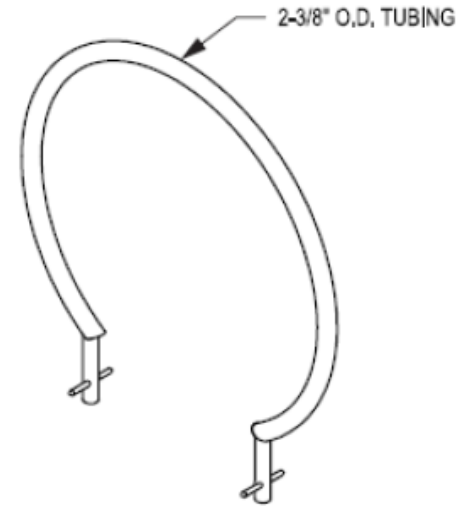

2 Bike Circular Rack - Round Tubing - Stainless Steel

Model #: 623br630-1 (In-Ground Mount)

2 Bike Circular Rack - Round Tubing - Stainless Steel

Model #: 623br630-2 (Surface Mount)