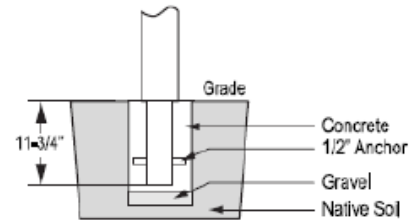

2 Bike Circular Rack - Round Tubing - Stainless Steel

Model #: 623br630-1 (In-Ground Mount)

2 Bike Circular Rack - Round Tubing - Stainless Steel

Model #: 623br630-2 (Surface Mount)