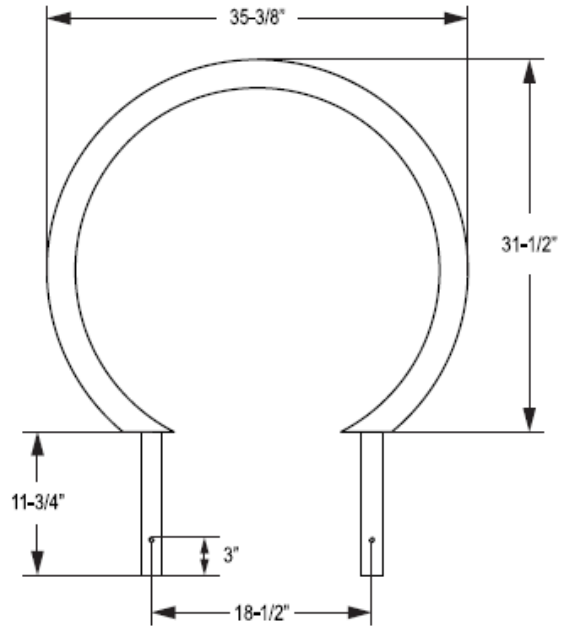

2 Bike Circular Rack - Round Tubing - Stainless Steel

Model #: 623br630-1 (In-Ground Mount)

2 Bike Circular Rack - Round Tubing - Stainless Steel

Model #: 623br630-2 (Surface Mount)