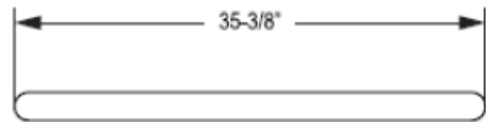

2 Bike Circular Rack - Round Tubing - Stainless Steel

Model #: 623br630-1 (In-Ground Mount)

2 Bike Circular Rack - Round Tubing - Stainless Steel

Model #: 623br630-2 (Surface Mount)