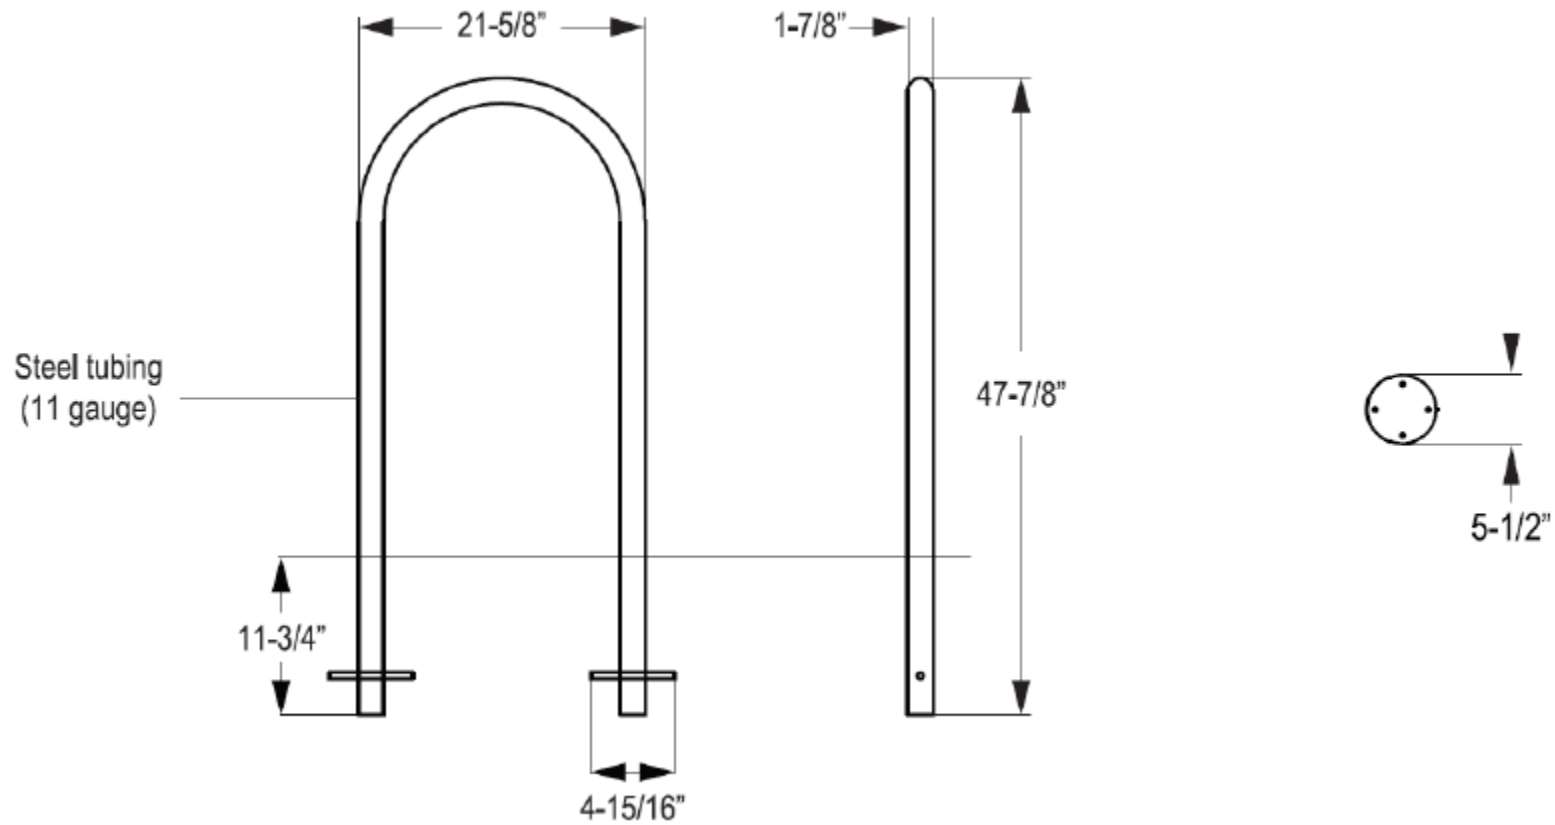

U Bike Rack - Stainless Steel (In-Ground Mount)

Model #: 623br605-1

U Bike Rack - Stainless Steel (Surface Mount)

Model #: 623br605-2