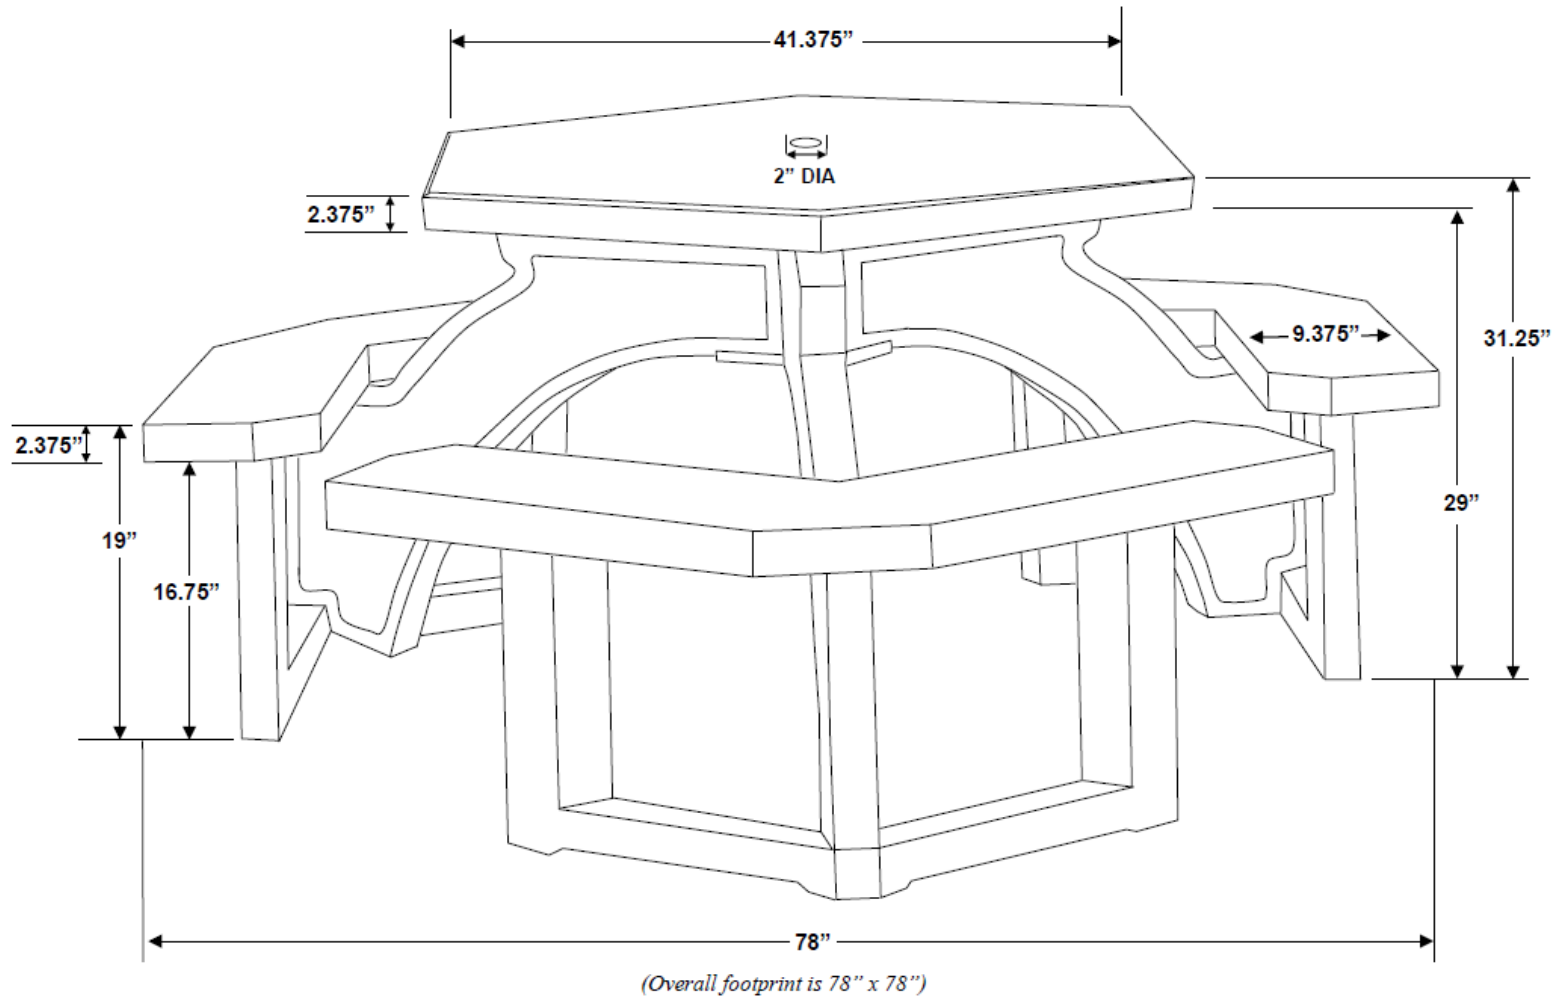

41" Recycled Plastic Hex Picnic Table – Non-ADA

799pt100

41" Recycled Plastic Hex Picnic Table - ADA

799pt100