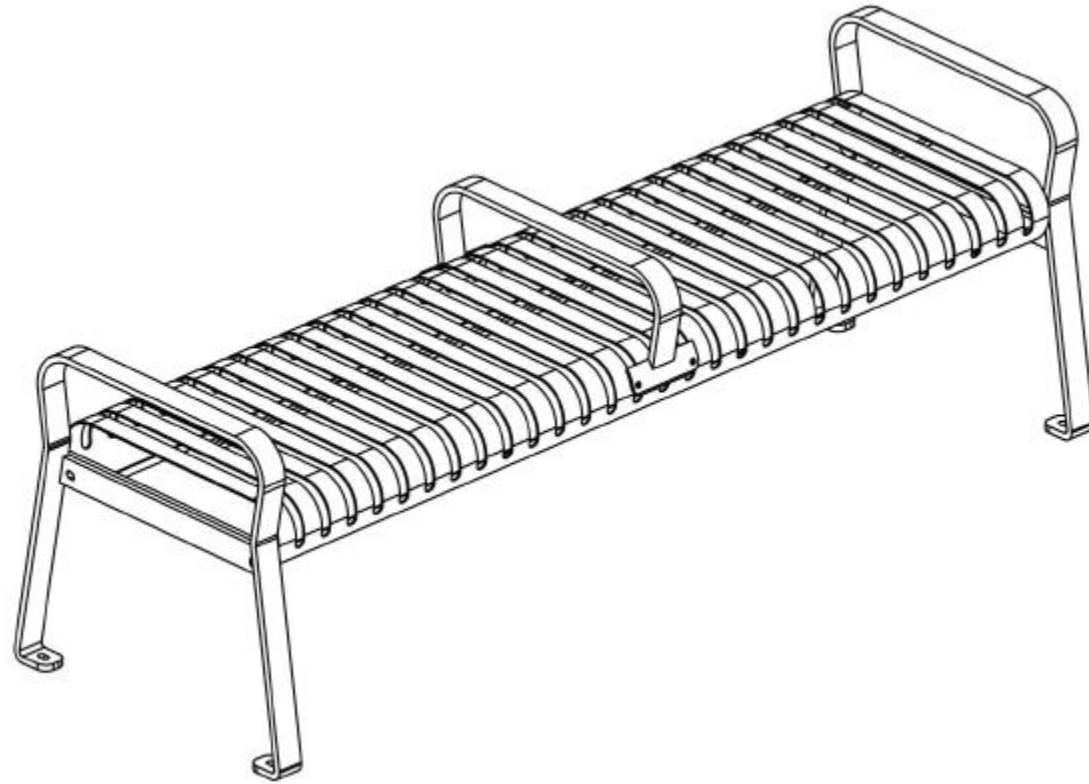

6' Steel Strap Bench without Back

Model #: 622be120

6' Steel Strap Bench without Back

Model #: 622be120