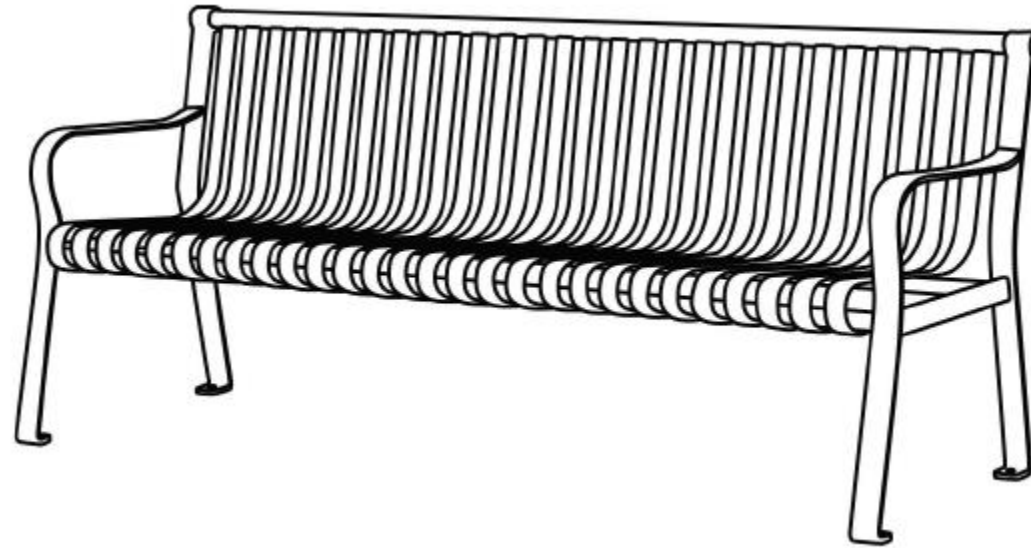

# **6' Steel Strap Bench with Straight Back – Powder Coated - Black**

*Model #: 622be115*

# 6' Steel Strap Bench with Straight Back – Powder Coated - Black

Model #: 622be115