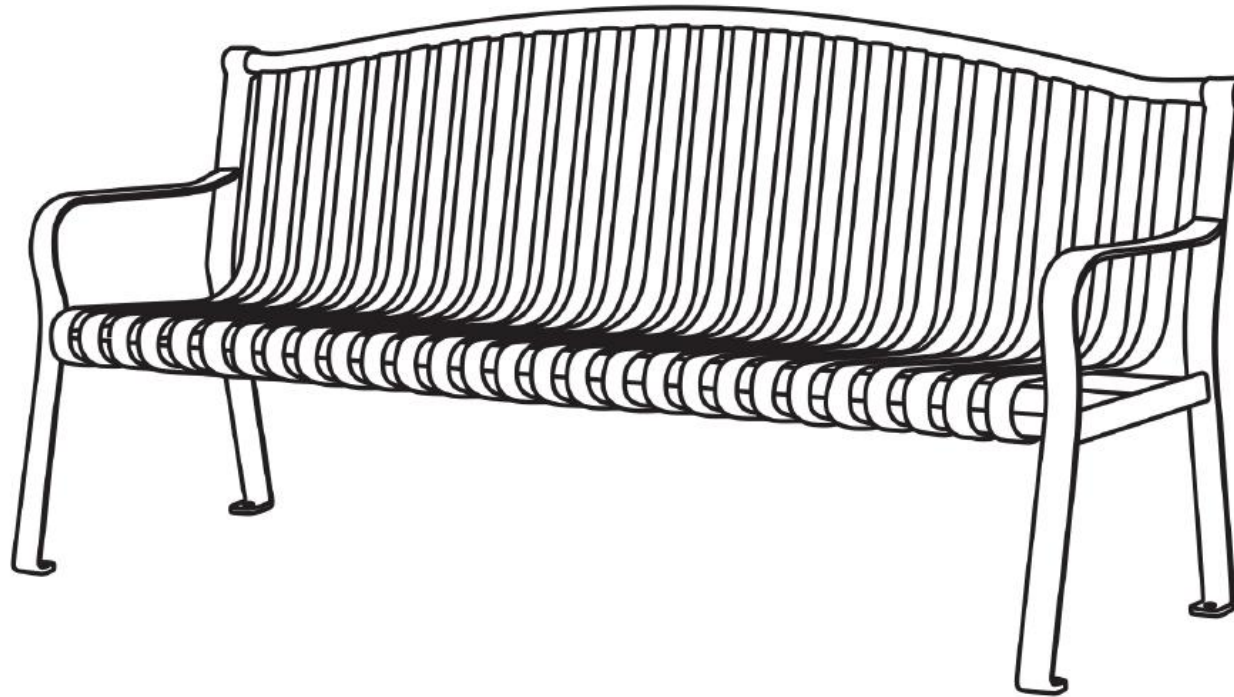

6' Steel Strap Bench with Curved Back – Powder Coated - Black

Model #: 622be110

6' Steel Strap Bench with Curved Back – Powder Coated - Black

Model #: 622be110