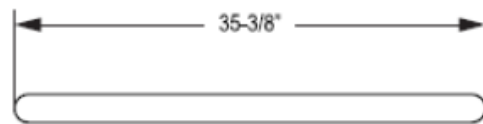

2 Bike Circular Rack - Round Tubing - Stainless Steel

Model #: 554br630-1 (In-Ground Mount)

2 Bike Circular Rack - Round Tubing - Stainless Steel

Model #: 554br630-2 (Surface Mount)