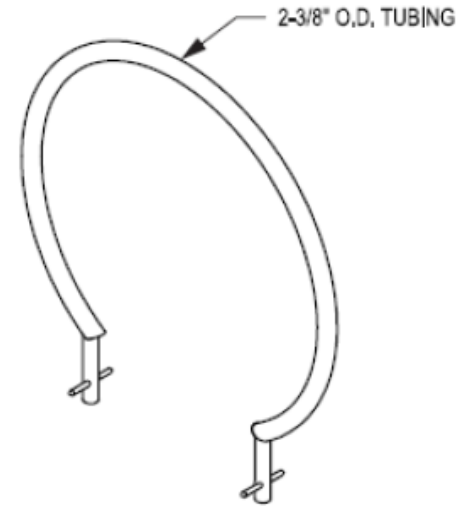

2 Bike Circular Rack - Round Tubing - Stainless Steel

Model #: 554br630-1 (In-Ground Mount)

2 Bike Circular Rack - Round Tubing - Stainless Steel

Model #: 554br630-2 (Surface Mount)