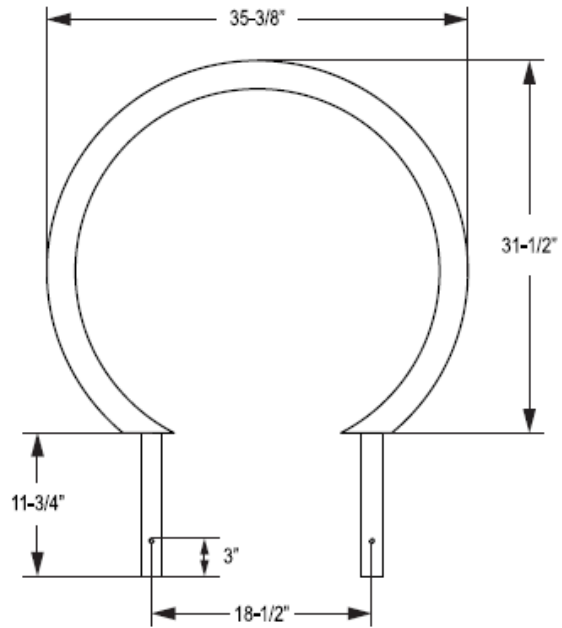

2 Bike Circular Rack - Round Tubing - Stainless Steel

Model #: 554br630-1 (In-Ground Mount)

2 Bike Circular Rack - Round Tubing - Stainless Steel

Model #: 554br630-2 (Surface Mount)