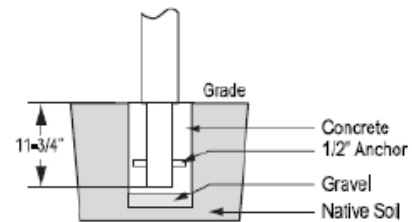

2 Bike Circular Rack - Round Tubing - Stainless Steel

Model #: 554br630-1 (In-Ground Mount)

2 Bike Circular Rack - Round Tubing - Stainless Steel

Model #: 554br630-2 (Surface Mount)