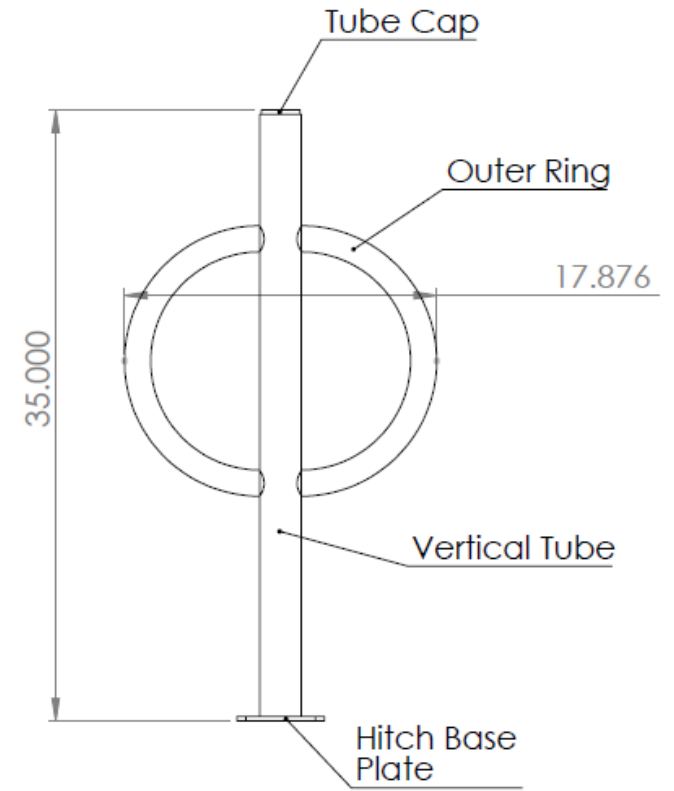

# Motion Bike Rack – Surface Mount

Model #: 900br260

# Motion Bike Rack – In-Ground Mount

Model #: 900br260