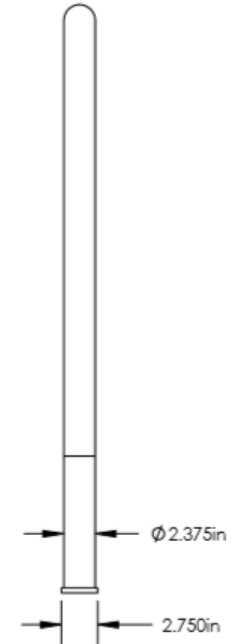

# Sunrise Pro Bike Rack – In-Ground Mount

900br240-1

# Sunrise Pro Bike Rack – Surface Mount

900br240-2