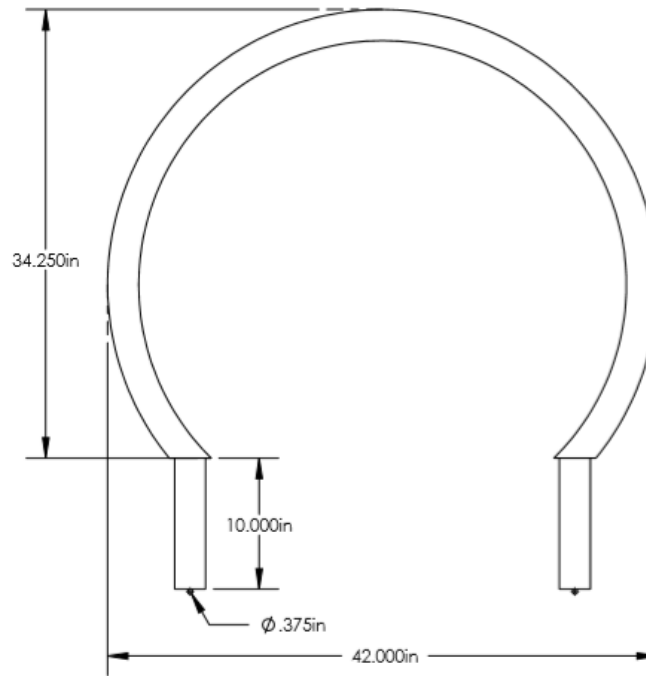

# Sunrise Pro Bike Rack – In-Ground Mount

900br240-1