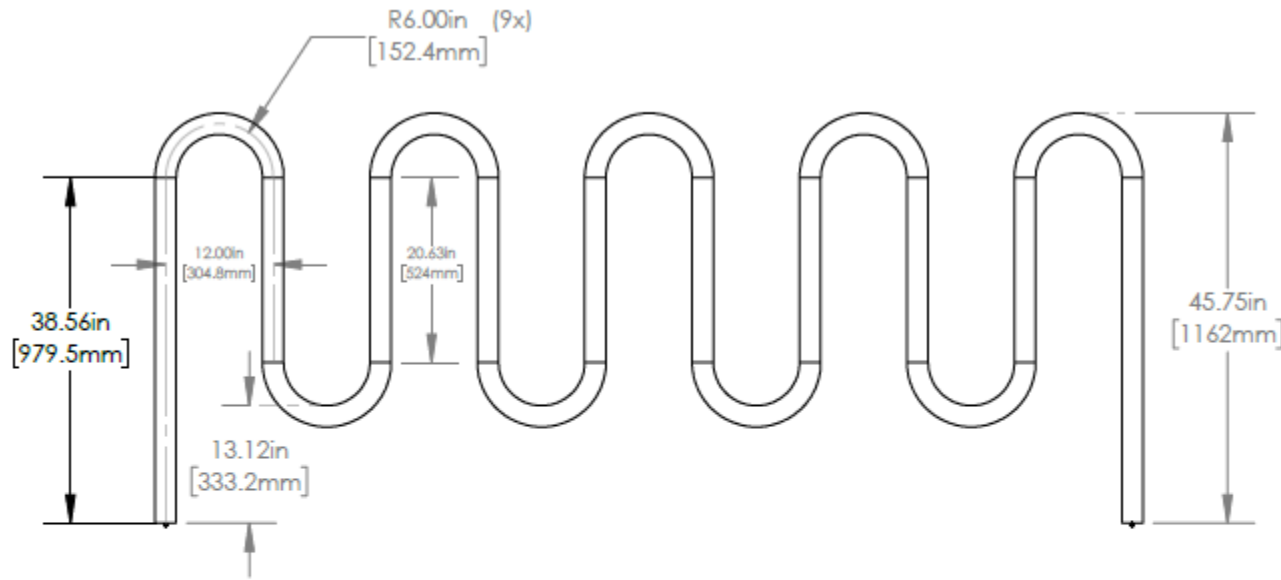

# 11 Bike Sonic Wave Rack – In-Ground Mount

900br175-1

# 11 Bike Sonic Wave Rack – Surface Mount

900br175-2