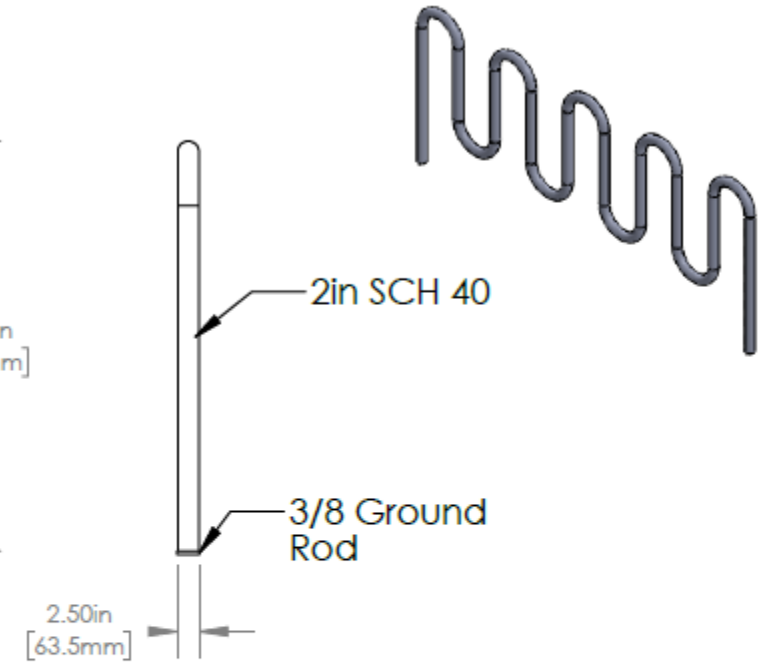

# 11 Bike Sonic Wave Rack – In-Ground Mount

900br175-1

# 11 Bike Sonic Wave Rack – Surface Mount

900br175-2