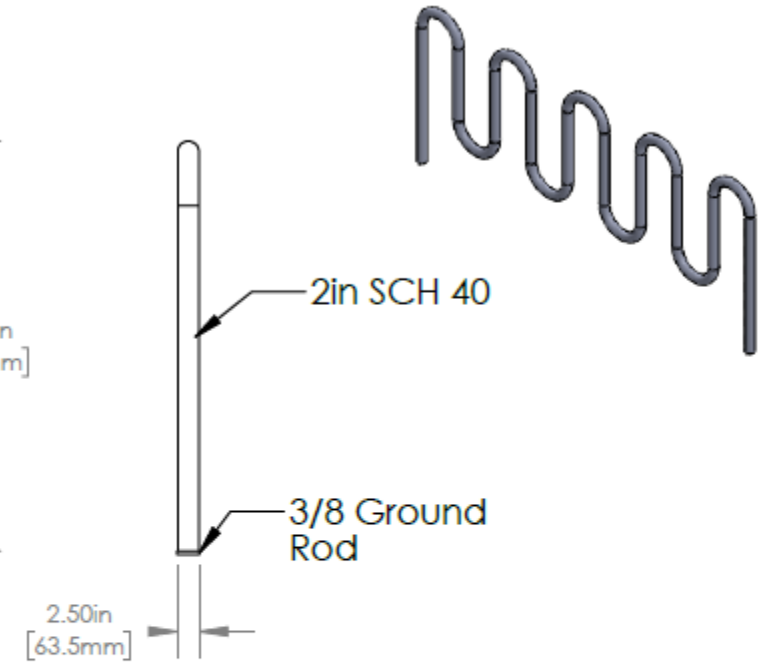

# 11 Bike Sonic Wave Rack – In-Ground Mount

900br170-1

# 11 Bike Sonic Wave Rack – Surface Mount

900br170-2