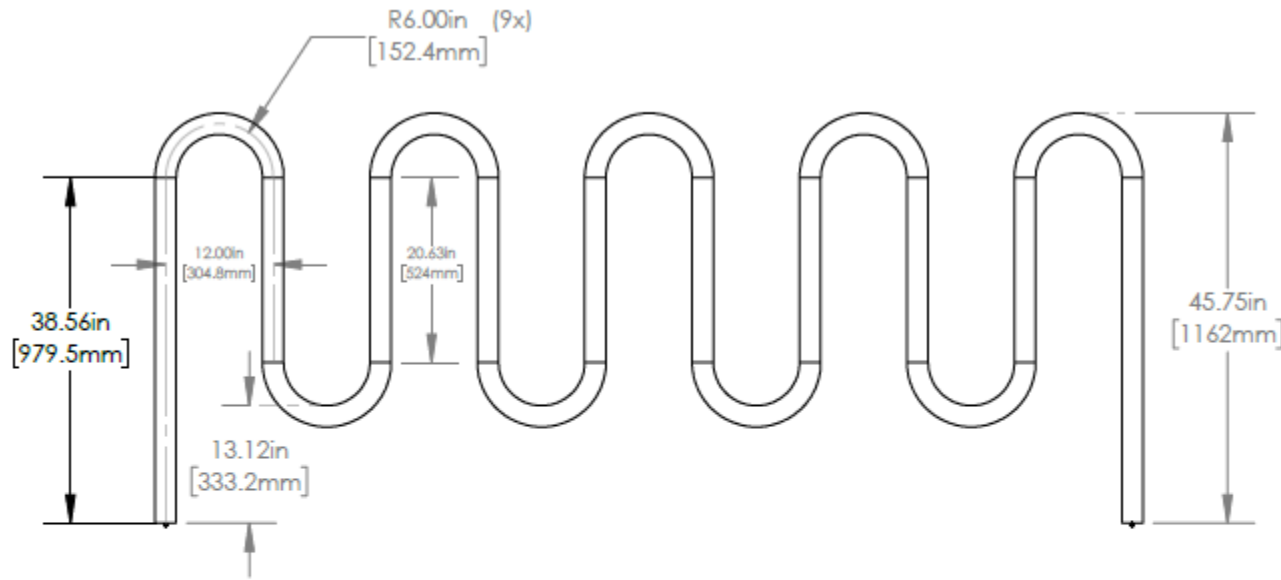

# 11 Bike Sonic Wave Rack – In-Ground Mount

900br170-1

# 11 Bike Sonic Wave Rack – Surface Mount

900br170-2