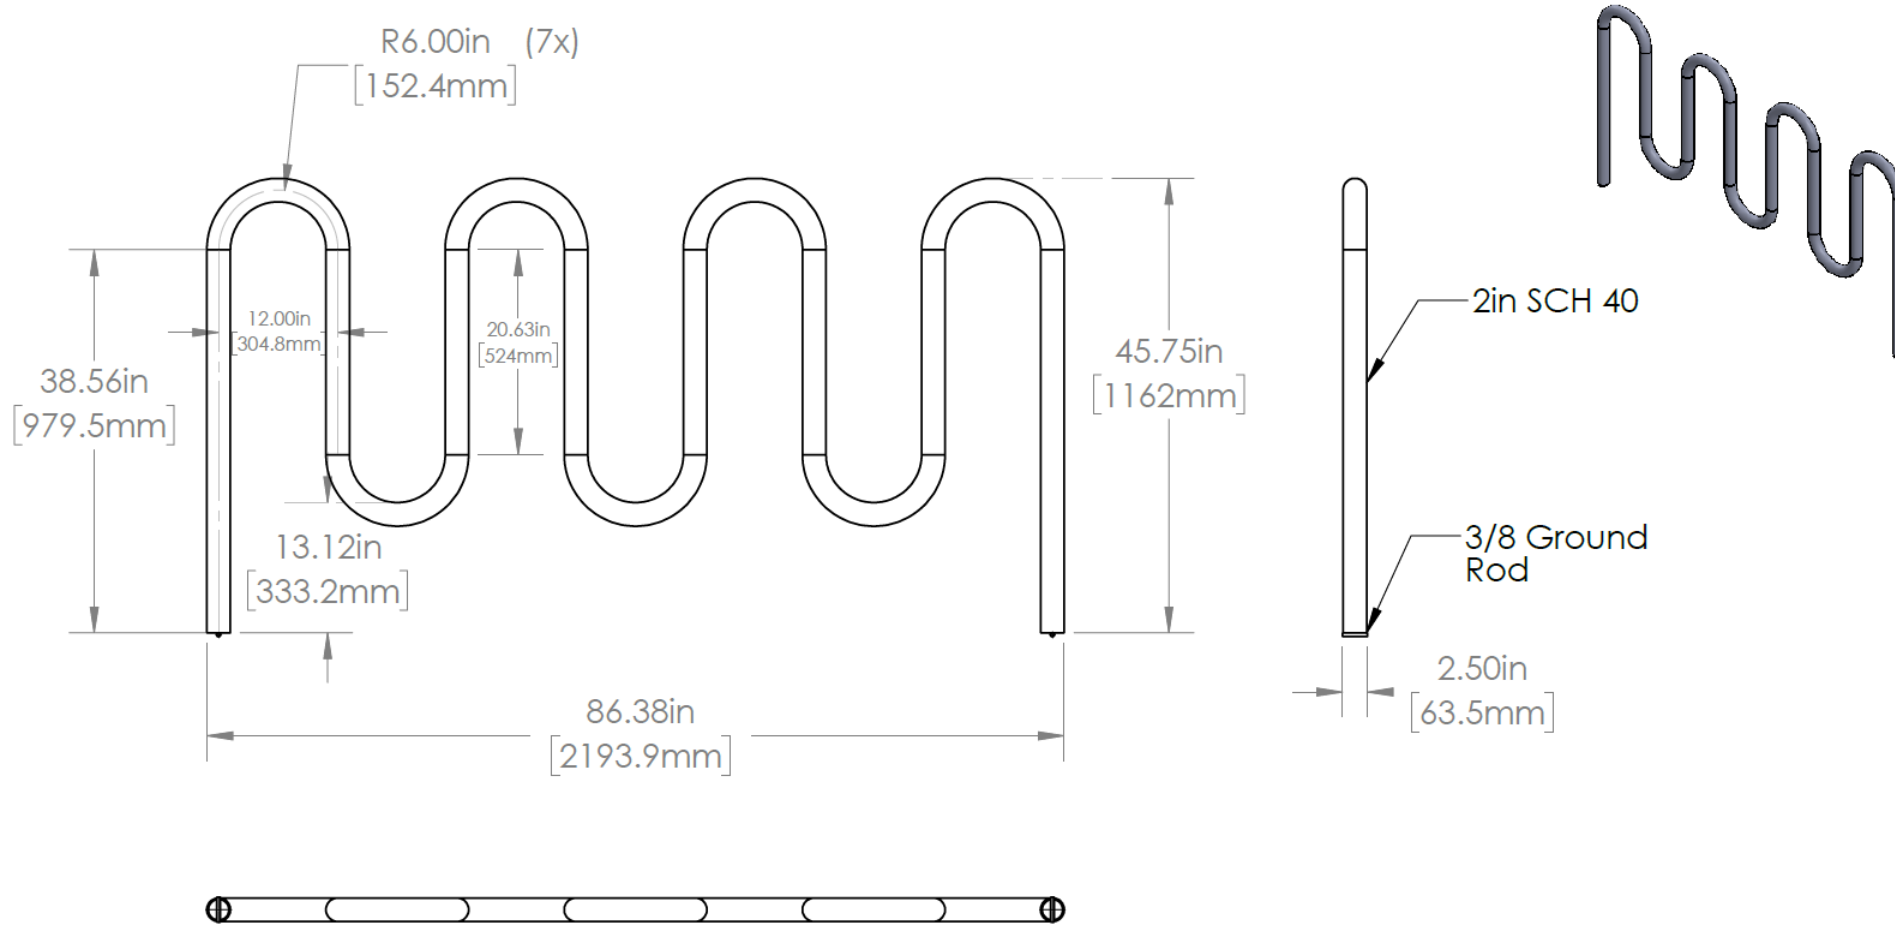

9 Bike Sonic Wave Rack – In-Ground Mount

900br165-1

9 Bike Sonic Wave Rack – Surface Mount

900br165-2