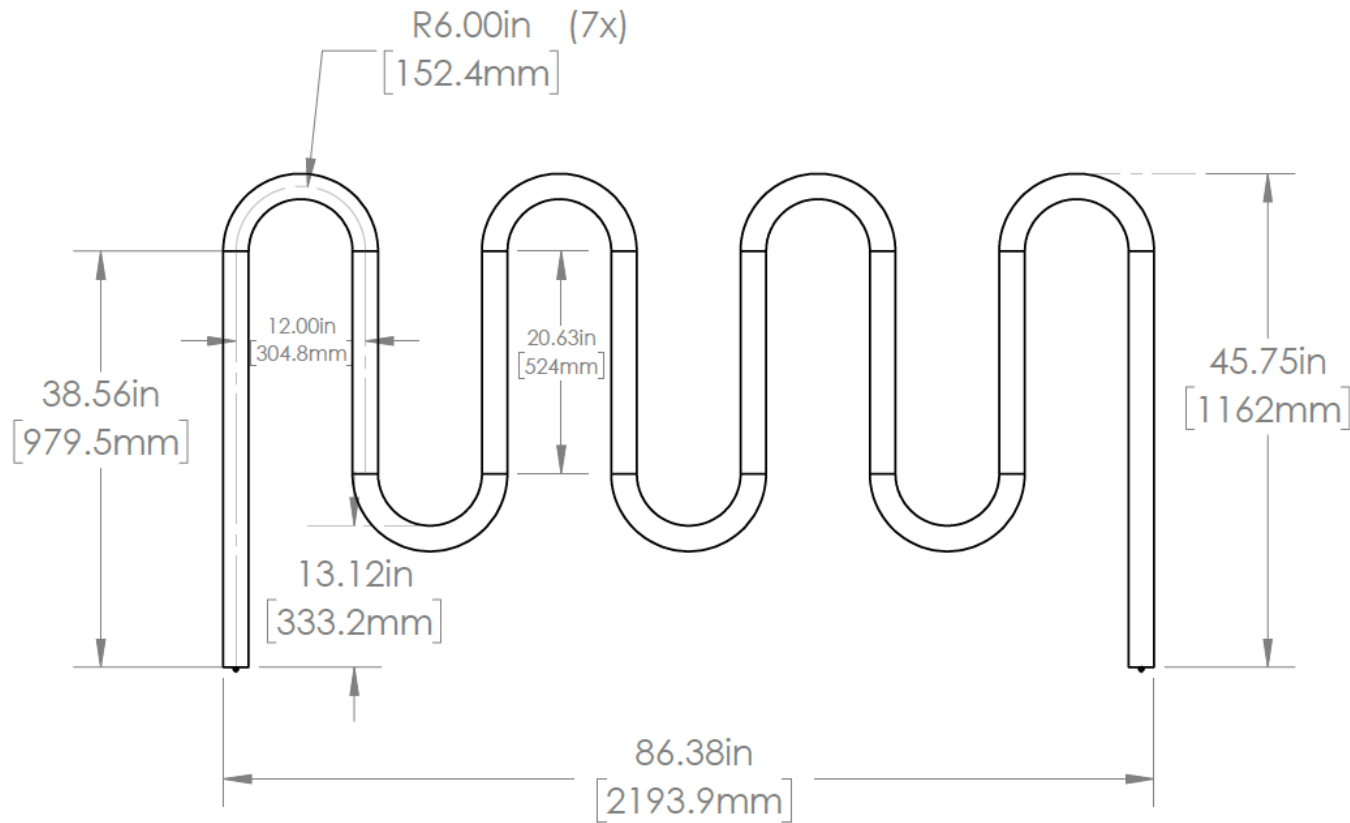

9 Bike Sonic Wave Rack – In-Ground Mount

900br160-1

9 Bike Sonic Wave Rack– Surface Mount

900br160-2