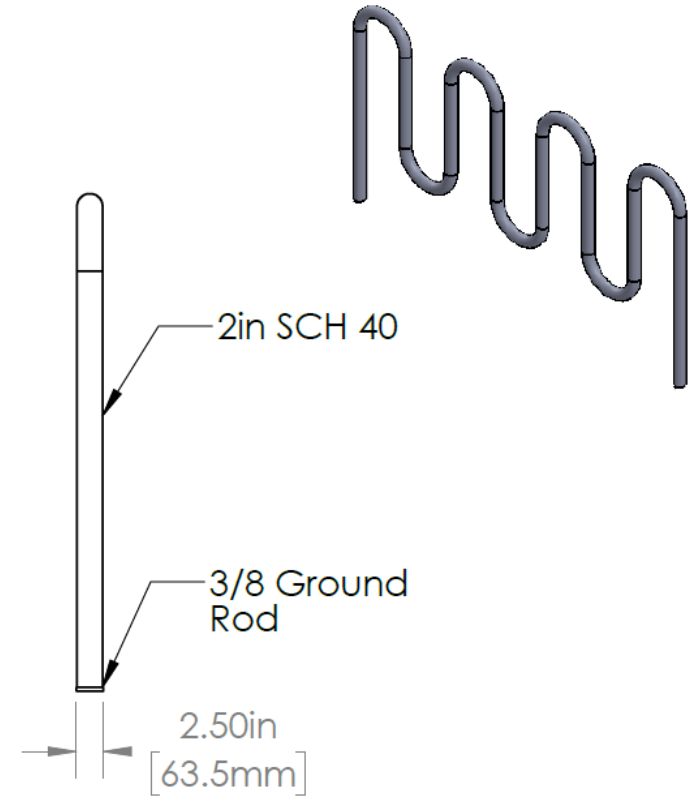

9 Bike Sonic Wave Rack – In-Ground Mount

900br160-1

9 Bike Sonic Wave Rack– Surface Mount

900br160-2