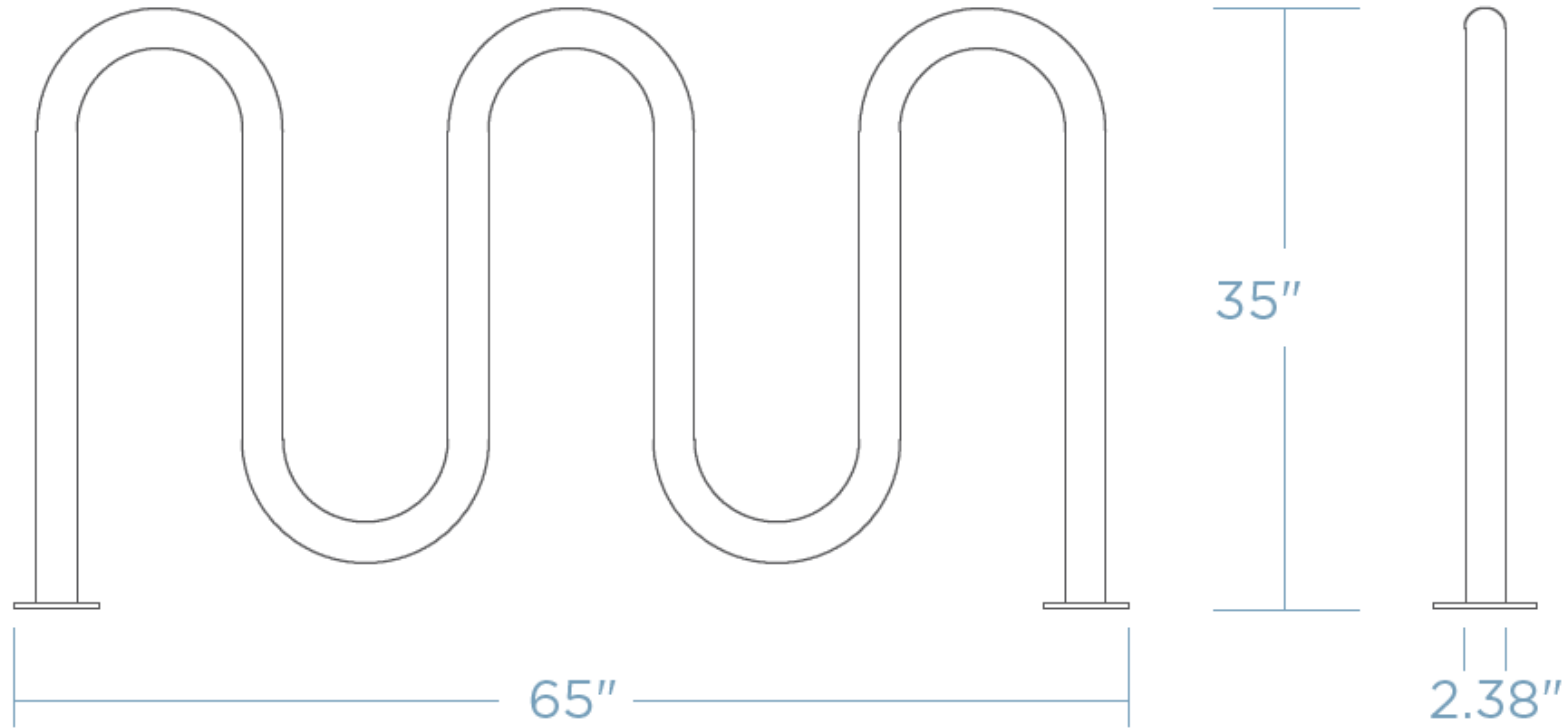

7 Bike Sonic Wave Rack

Model #: 900br150

7 Bike Sonic Wave Rack

Model #: 900br150

7 Bike Sonic Wave Rack

Model #: 900br150

900 Series - Color Chart

MATERIAL & FINISH

Traffic Green

Traffic Grey A

Pale Brown

Signal White

Traffic Black

Galvanized

Galvanized Steel