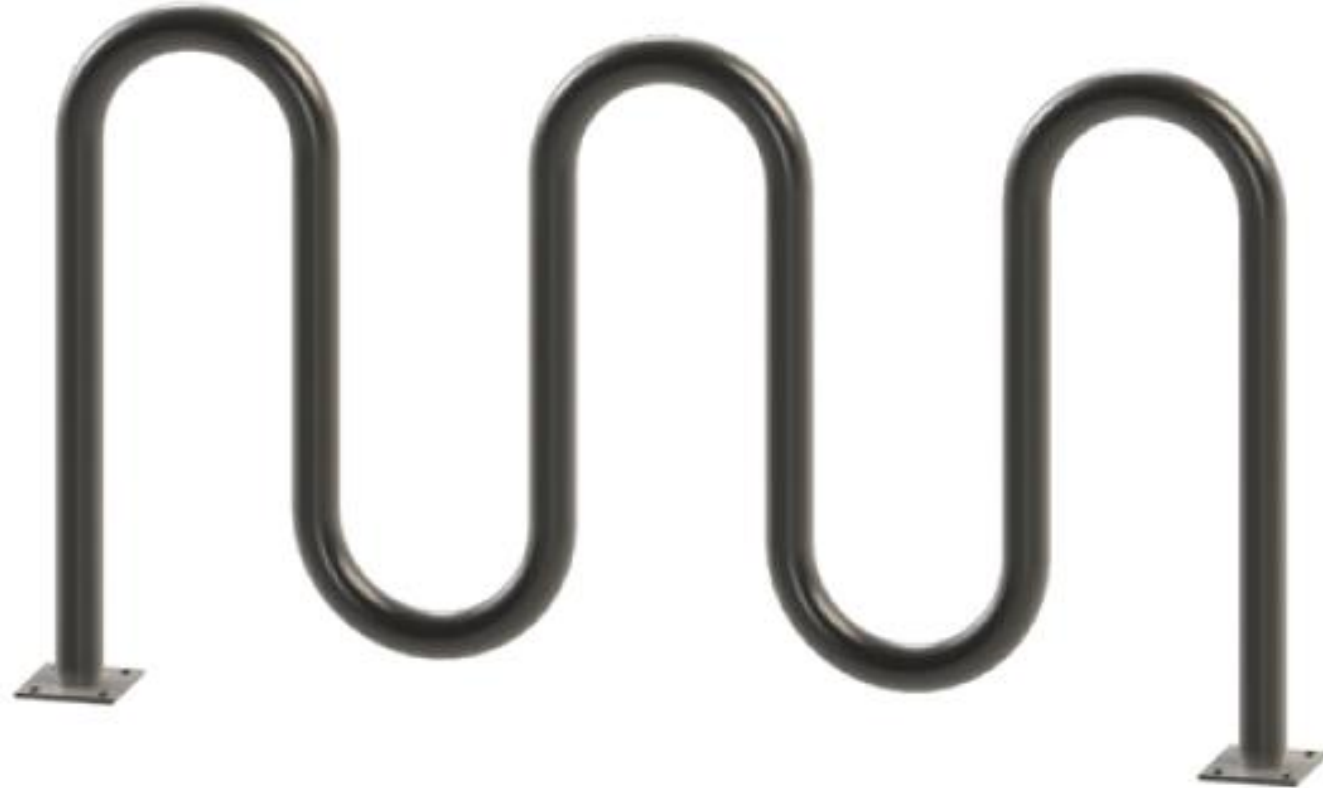

7 Bike Sonic Wave Rack

Model #: 900br150

7 Bike Sonic Wave Rack

Model #: 900br150

7 Bike Sonic Wave Rack

Model #: 900br150

900 Series - Color Chart

MATERIAL & FINISH

Powder Coat

Azure Blue

Traffic Yellow

Pure Orange

Carmine Red

Heather Violet

Blue Lilac

Sky Blue

Traffic Green

Traffic Grey A

Pale Brown

Signal White

Traffic Black

Galvanized

Galvanized Steel