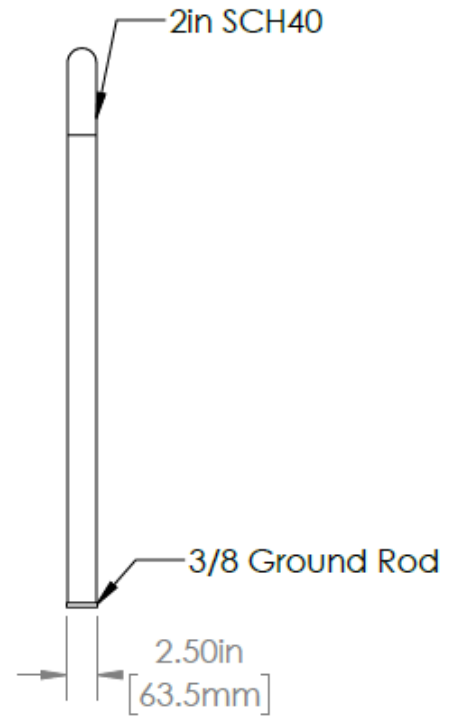

# Radius Bike Rack – In-Ground Mount - Galvanized

900br145-1

# Radius Bike Rack – Surface Mount - Galvanized

900br145-2