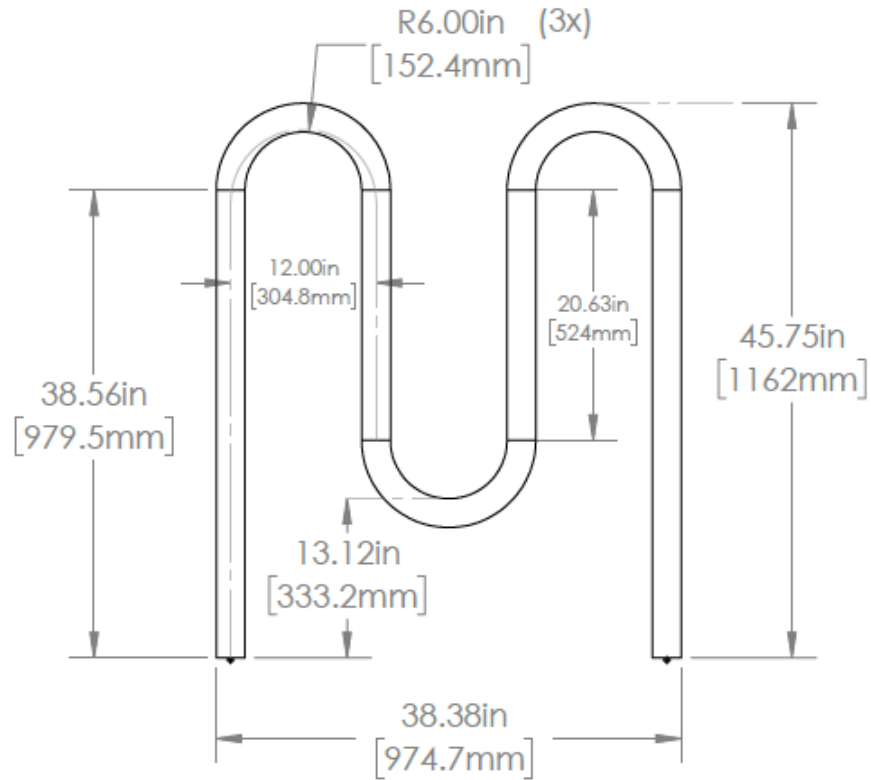

# Radius Bike Rack – In-Ground Mount - Galvanized

900br145-1

# Radius Bike Rack – Surface Mount - Galvanized

900br145-2