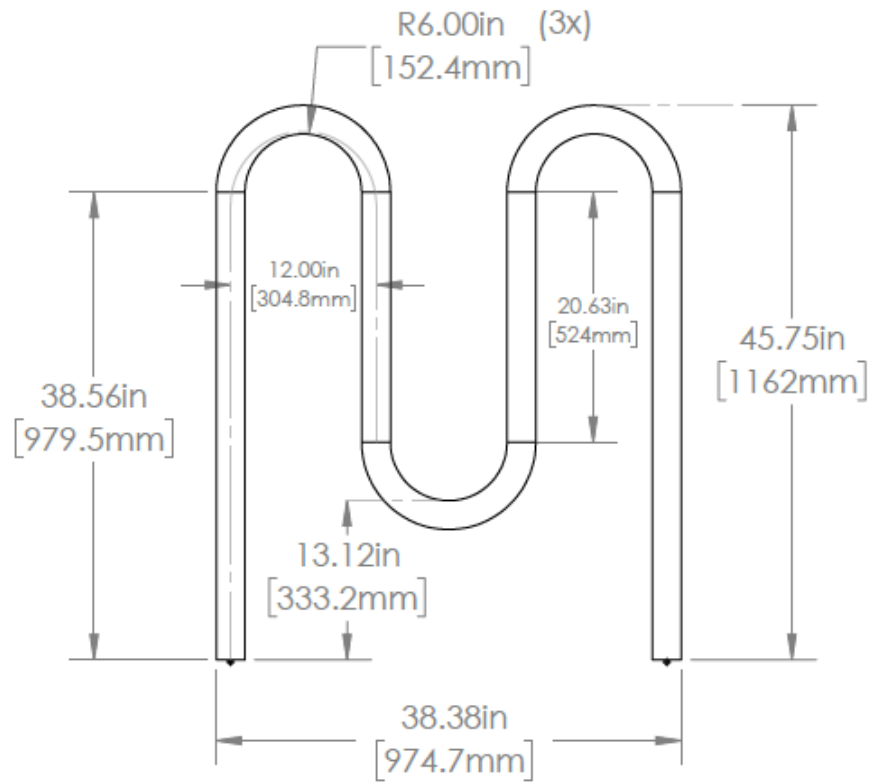

# Radius Bike Rack – In-Ground Mount

900br140-1

# Radius Bike Rack – Surface Mount

900br140-2