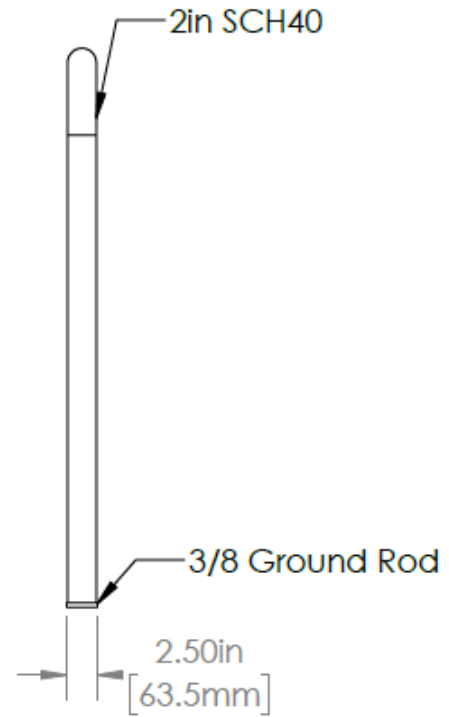

# Radius Bike Rack – In-Ground Mount

900br140-1

# Radius Bike Rack – Surface Mount

900br140-2