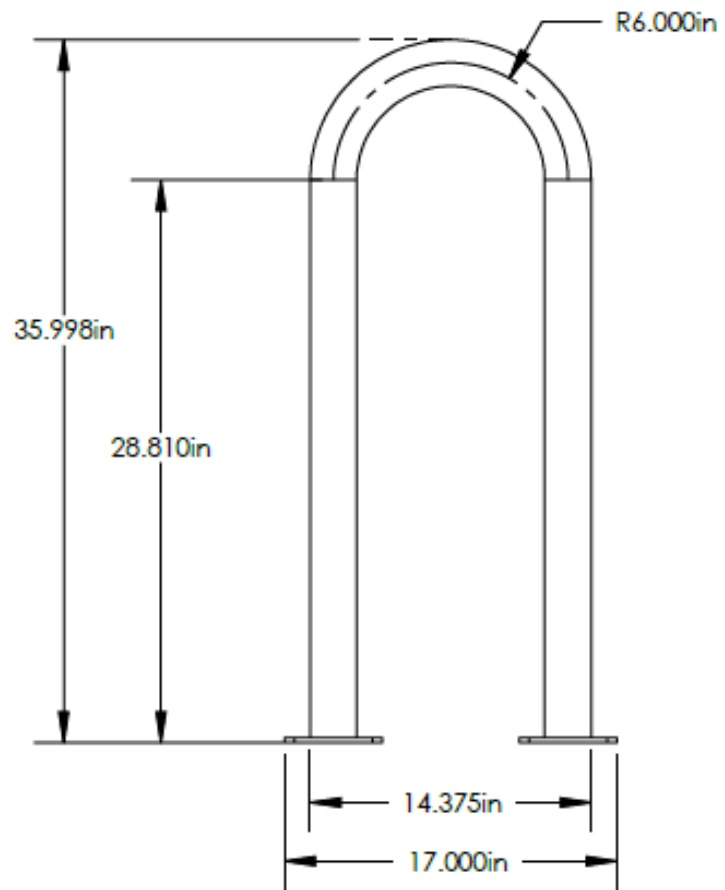

3 Bike Sonic Wave Rack - Galvanized

Model #: 900br135 - Surface Mount

3 Bike Sonic Wave Rack - Galvanized

Model #: 900br135 - Surface Mount

3 Bike Sonic Wave Rack - Galvanized

Model #: 900br135 - In-Ground Mount