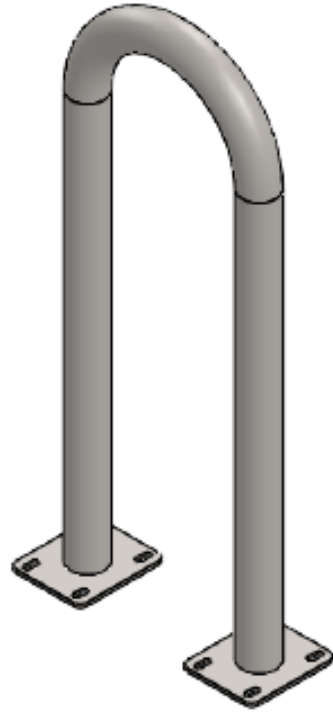

3 Bike Sonic Wave Rack - Galvanized

Model #: 900br135 - Surface Mount

3 Bike Sonic Wave Rack - Galvanized

Model #: 900br135 - Surface Mount

3 Bike Sonic Wave Rack - Galvanized

Model #: 900br135 - In-Ground Mount

3 Bike Sonic Wave Rack - Galvanized

Model #: 900br135 - In-Ground Mount