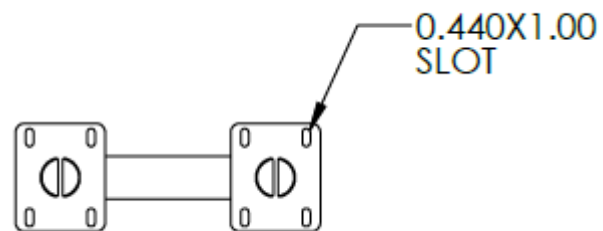

3 Bike Sonic Wave Rack - Galvanized

Model #: 900br135 - Surface Mount

3 Bike Sonic Wave Rack - Galvanized

Model #: 900br135 - Surface Mount

3 Bike Sonic Wave Rack - Galvanized

Model #: 900br135 - In-Ground Mount