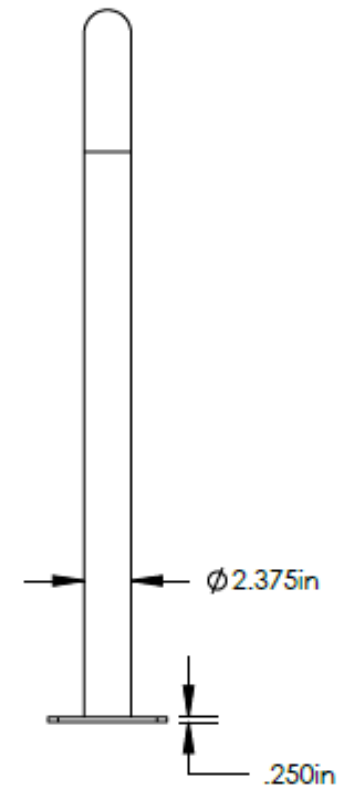

3 Bike Sonic Wave Rack - Galvanized

Model #: 900br135 - Surface Mount

3 Bike Sonic Wave Rack - Galvanized

Model #: 900br135 - Surface Mount

3 Bike Sonic Wave Rack - Galvanized

Model #: 900br135 - In-Ground Mount

3 Bike Sonic Wave Rack - Galvanized

Model #: 900br135 - In-Ground Mount