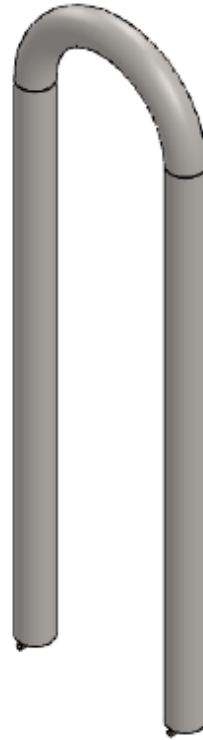

3 Bike Sonic Wave Rack

Model #: 900br130 - Surface Mount

3 Bike Sonic Wave Rack

Model #: 900br130 - Surface Mount

3 Bike Sonic Wave Rack

Model #: 900br130 - In-Ground Mount

3 Bike Sonic Wave Rack

Model #: 900br130 - In-Ground Mount