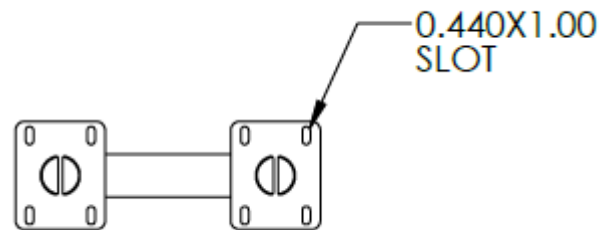

3 Bike Sonic Wave Rack

Model #: 900br130 - Surface Mount

3 Bike Sonic Wave Rack

Model #: 900br130 - Surface Mount

3 Bike Sonic Wave Rack

Model #: 900br130 - In-Ground Mount

3 Bike Sonic Wave Rack

Model #: 900br130 - In-Ground Mount