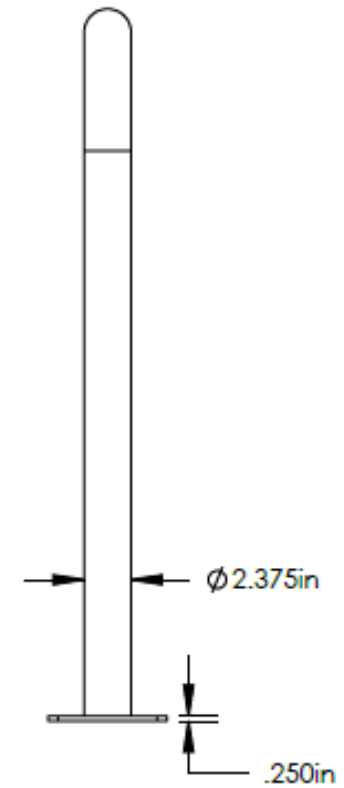

3 Bike Sonic Wave Rack

Model #: 900br130 - Surface Mount

3 Bike Sonic Wave Rack

Model #: 900br130 - Surface Mount

3 Bike Sonic Wave Rack

Model #: 900br130 - In-Ground Mount

3 Bike Sonic Wave Rack

Model #: 900br130 - In-Ground Mount