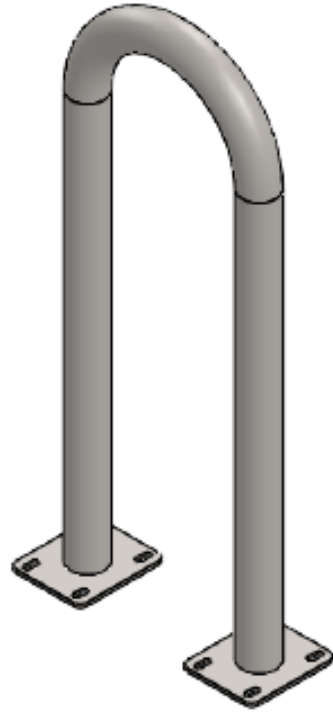

3 Bike Sonic Wave Rack

Model #: 900br130 - Surface Mount

3 Bike Sonic Wave Rack

Model #: 900br130 - Surface Mount

3 Bike Sonic Wave Rack

Model #: 900br130 - In-Ground Mount

3 Bike Sonic Wave Rack

Model #: 900br130 - In-Ground Mount