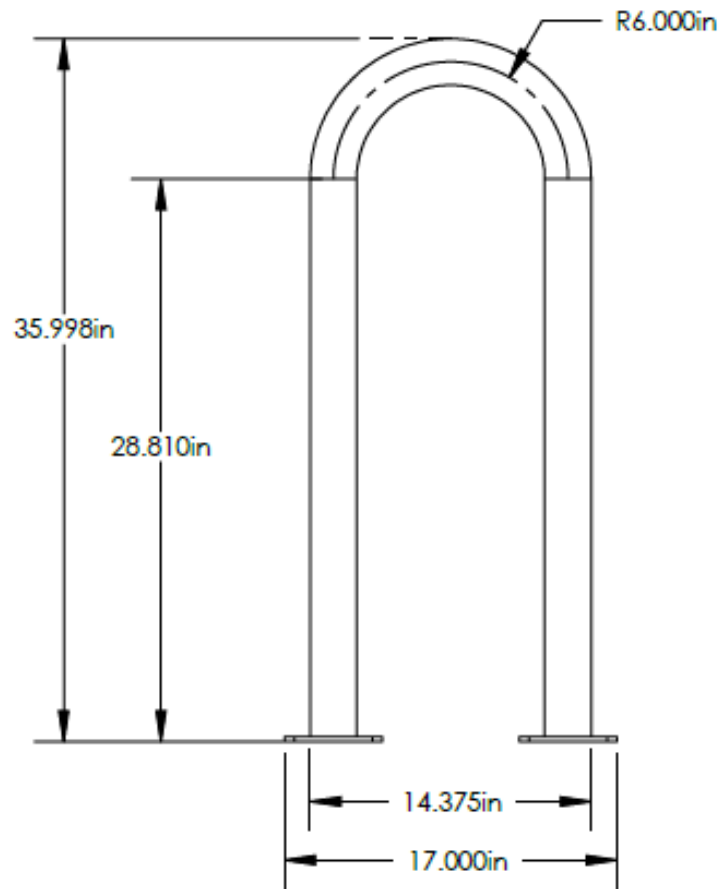

3 Bike Sonic Wave Rack

Model #: 900br130 - Surface Mount

3 Bike Sonic Wave Rack

Model #: 900br130 - Surface Mount

3 Bike Sonic Wave Rack

Model #: 900br130 - In-Ground Mount

3 Bike Sonic Wave Rack

Model #: 900br130 - In-Ground Mount