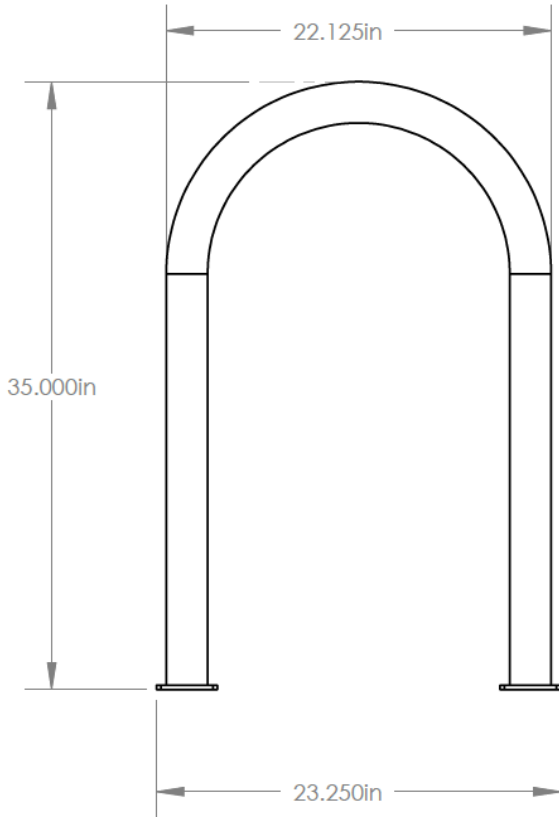

Radius Pro Bike Rack – Surface Mount

Model #: 900br110

Radius Pro Bike Rack – In-Ground Mount

Model #: 900br110