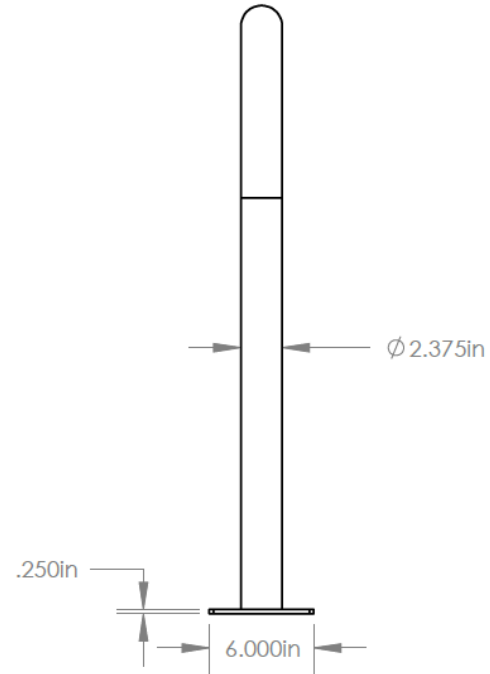

Radius Pro Bike Rack – Surface Mount

Model #: 900br110

Radius Pro Bike Rack – In-Ground Mount

Model #: 900br110