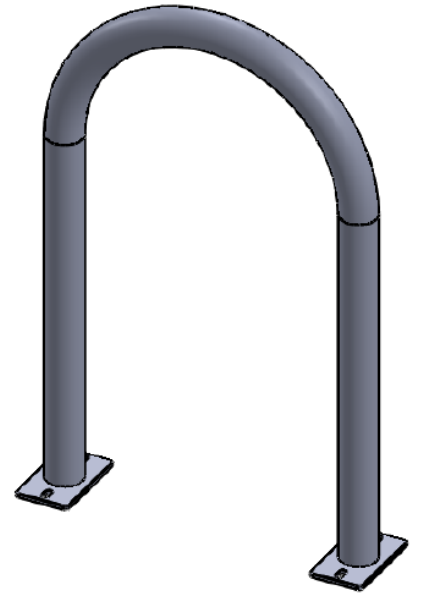

Radius Pro Bike Rack – Surface Mount

Model #: 900br110

Radius Pro Bike Rack – In-Ground Mount

Model #: 900br110