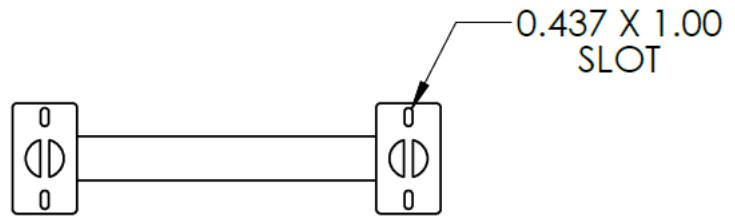

Radius Pro Bike Rack – Surface Mount

Model #: 900br110

Radius Pro Bike Rack – In-Ground Mount

Model #: 900br110