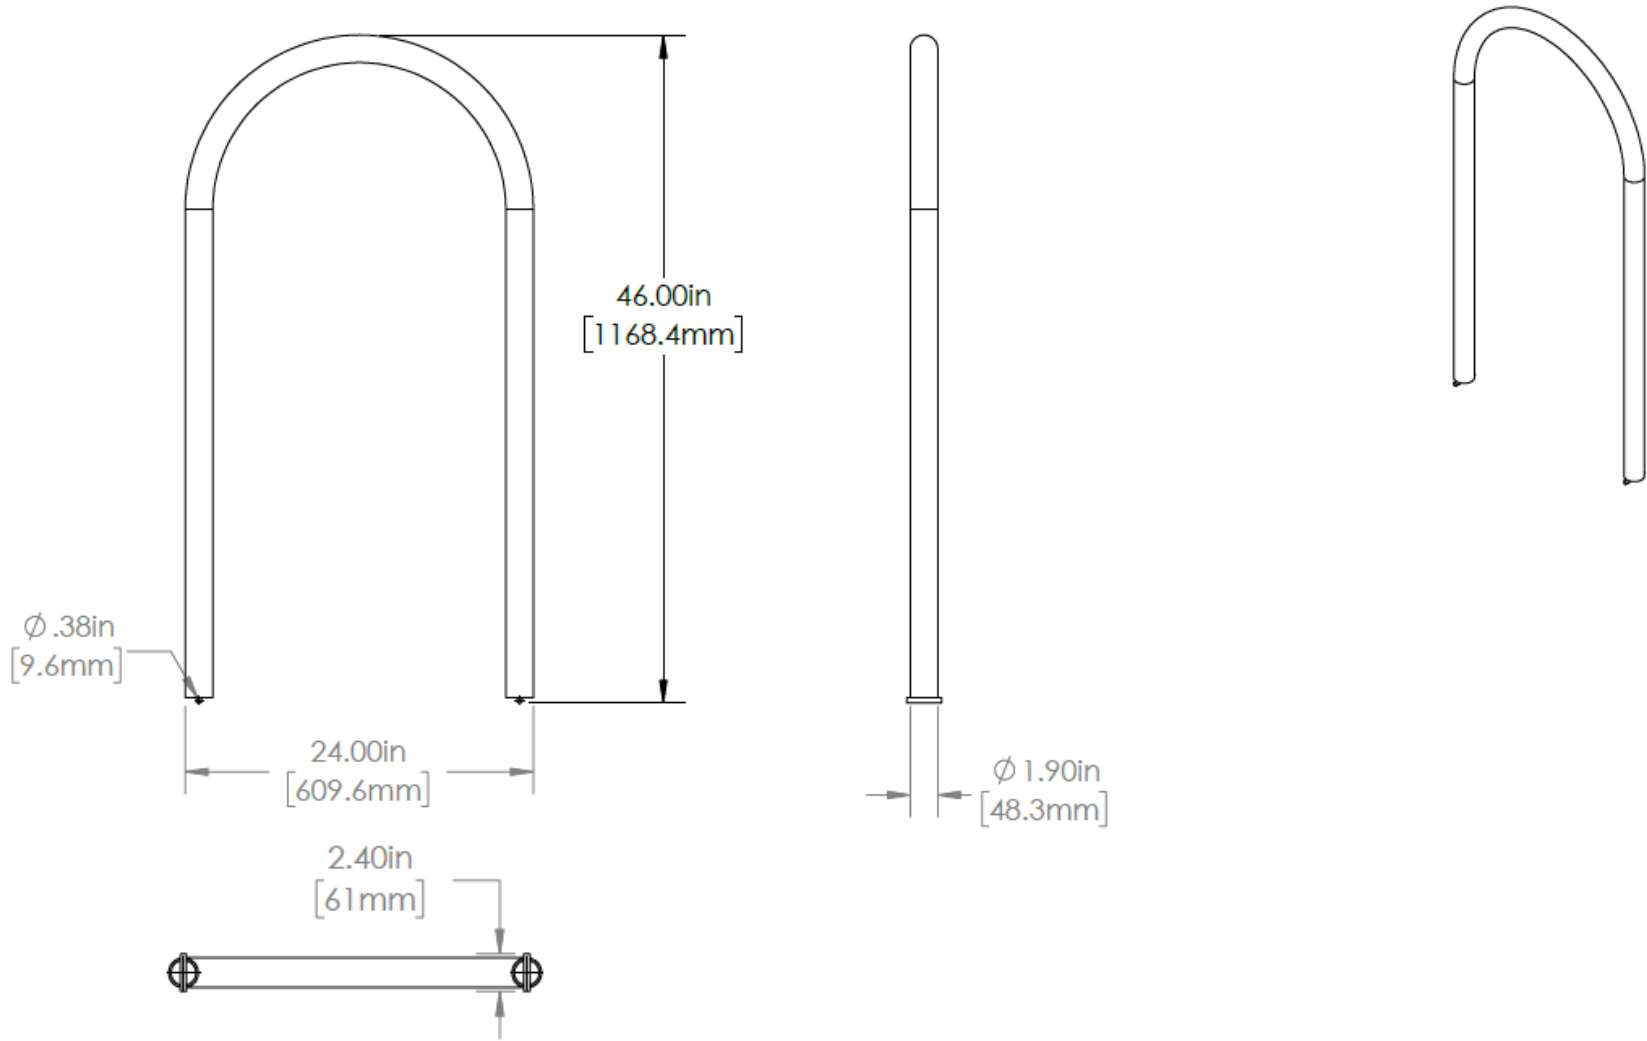

Radius Bike Rack – In-Ground Mount - Galvanized

900br105-1

Radius Bike Rack – Surface Mount - Galvanized

900br105-2