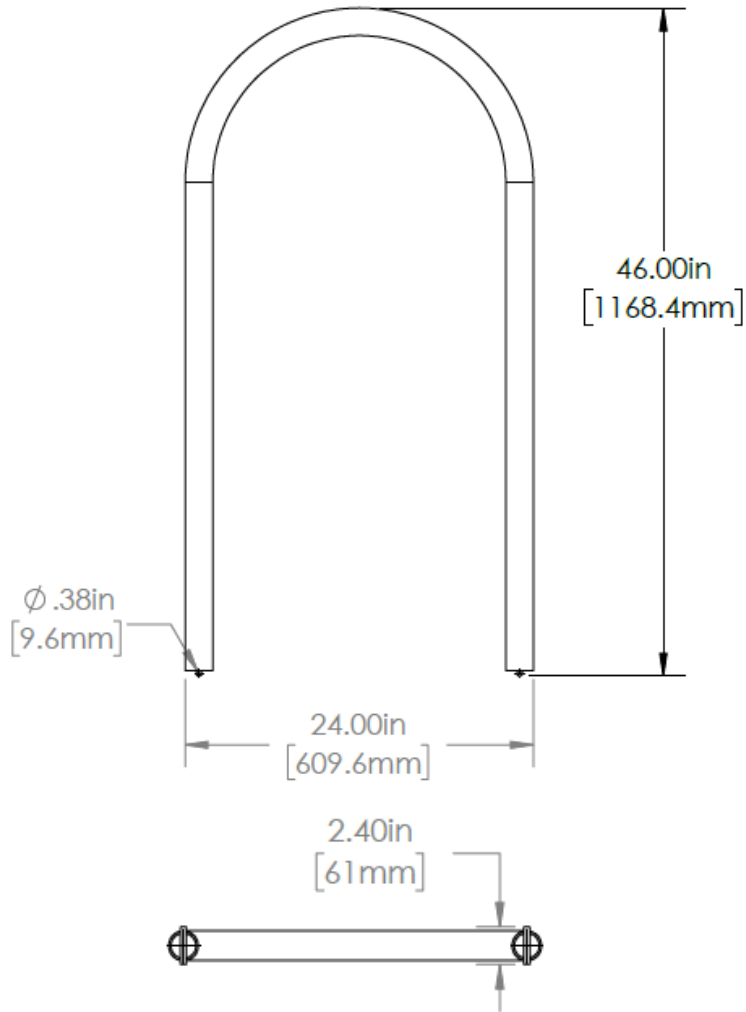

Radius Bike Rack – In-Ground Mount

900br100-1

Radius Bike Rack – Surface Mount

900br100-2