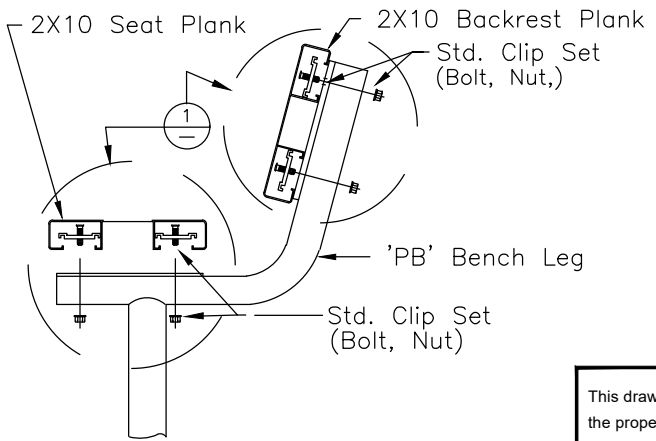

ISOMETRIC VIEW OF BENCH ASSEMBLY

Note: Plank Shown Dotted for Clarity

SIDE VIEW OF BENCH ASSEMBLY

TYP 2x10 PLANK ATTACHMENT

NOT TO SCALE

TYP 2x10 ENDCAP ATTACHMENT

NOT TO SCALE

PERMANENT BENCH HEIGHT DETAIL

Park Warehouse, LLC		
7495 W. Atlantic Ave. Suite 200-294, Delray Beach, FL 33446		
SCALE: N.T.S.	APPROVED BY:	DRAWN BY: IMP
DATE: 8/12/16		
TITLE: 'PB' PERMANENT BENCH W/BACK, 24'-0" LONG		
CUSTOMER:		DRAWING NUMBER: 335be615-6