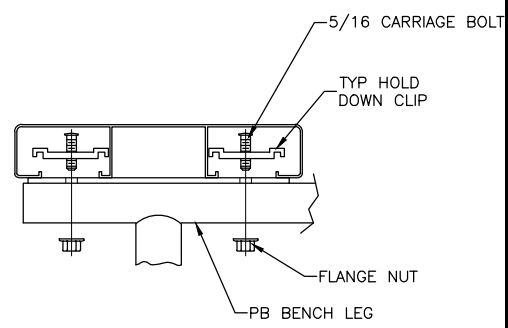

ISOMETRIC VIEW OF BENCH ASSEMBLY

Note: Plank Shown Dotted for Clarity

SIDE VIEW OF BENCH ASSEMBLY

TYP 2x10 PLANK ATTACHMENT

NOT TO SCALE

TYP 2x10 ENDCAP ATTACHMENT

NOT TO SCALE

PERMANENT BENCH HEIGHT DETAIL

Park Warehouse, LLC		
7495 W. Atlantic Ave. Suite 200-294, Delray Beach, FL 33446		
SCALE: N.T.S.	APPROVED BY:	DRAWN BY: IMP
DATE: 8/12/16		
TITLE: 'PB' PERMANENT BENCH W/BACK, 24'-0" LONG		
CUSTOMER:		DRAWING NUMBER: 335be615-6