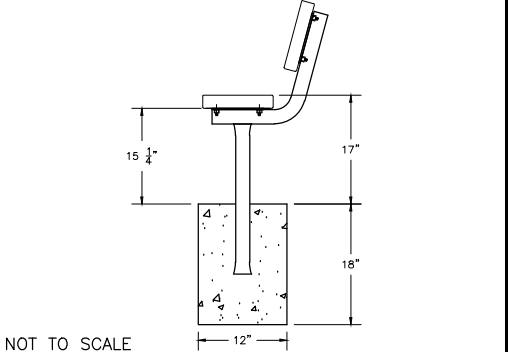

ISOMETRIC VIEW OF BENCH ASSEMBLY

Note: Plank Shown Dotted for Clarity

SIDE VIEW OF BENCH ASSEMBLY

TYP 2x10 PLANK ATTACHMENT

NOT TO SCALE

TYP 2x10 ENDCAP ATTACHMENT

NOT TO SCALE

PERMANENT BENCH HEIGHT DETAIL

Park Warehouse, LLC		
7495 W. Atlantic Ave. Suite 200-294, Delray Beach, FL 33446		
SCALE: N.T.S.	APPROVED BY:	DRAWN BY: IMP
DATE: 8/12/16		
TITLE: 'PB' PERMANENT BENCH W/BACK, 24'-0" LONG		
CUSTOMER:		DRAWING NUMBER: 335be615-6