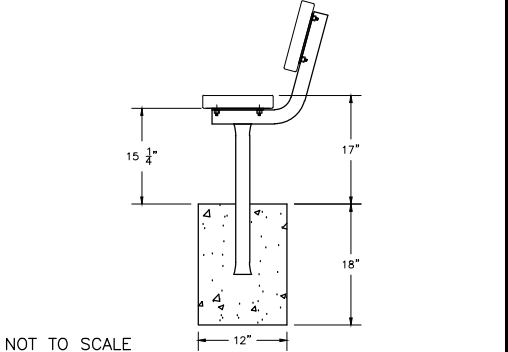

ISOMETRIC VIEW OF BENCH ASSEMBLY
 Note: Plank Shown Dotted for Clarity

SIDE VIEW OF BENCH ASSEMBLY

TYP 2x10 PLANK ATTACHMENT

NOT TO SCALE

TYP 2x10 ENDCAP ATTACHMENT

NOT TO SCALE

PERMANENT BENCH HEIGHT DETAIL

Park Warehouse, LLC		
7495 W. Atlantic Ave. Suite 200-294, Delray Beach, FL 33446		
SCALE: N.T.S.	APPROVED BY:	DRAWN BY: IMP
DATE: 8/12/16		
TITLE: 'PB' PERMANENT BENCH W/BACK, 21'-0" LONG		
CUSTOMER:		DRAWING NUMBER: 335be615-5