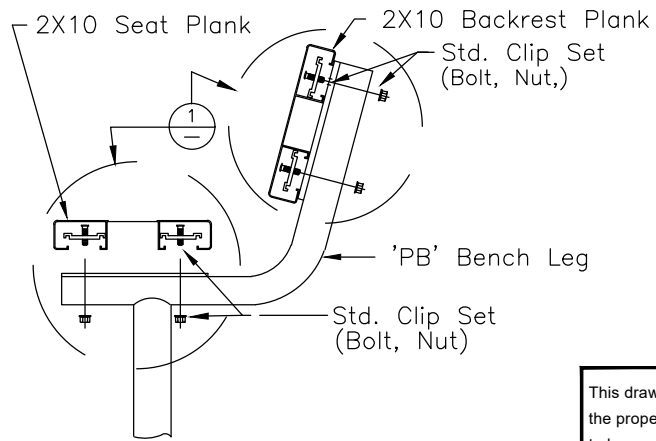

ISOMETRIC VIEW OF BENCH ASSEMBLY
 Note: Plank Shown Dotted for Clarity

SIDE VIEW OF BENCH ASSEMBLY

TYP 2x10 PLANK ATTACHMENT

NOT TO SCALE

TYP 2x10 ENDCAP ATTACHMENT

NOT TO SCALE

PERMANENT BENCH HEIGHT DETAIL

Park Warehouse, LLC		
7495 W. Atlantic Ave. Suite 200-294, Delray Beach, FL 33446		
SCALE: N.T.S.	APPROVED BY:	DRAWN BY: IMP
DATE: 8/12/16		
TITLE: 'PB' PERMANENT BENCH W/BACK, 21'-0" LONG		
CUSTOMER:		DRAWING NUMBER: 335be615-5