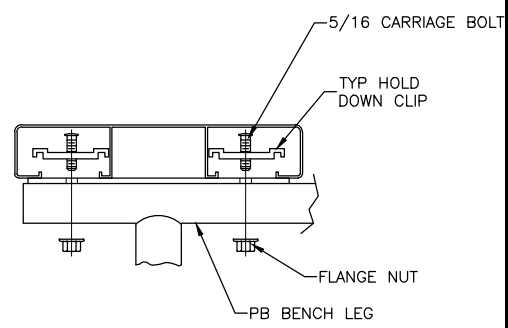

ISOMETRIC VIEW OF BENCH ASSEMBLY
 Note: Plank Shown Dotted for Clarity

SIDE VIEW OF BENCH ASSEMBLY

TYP 2x10 PLANK ATTACHMENT

NOT TO SCALE

TYP 2x10 ENDCAP ATTACHMENT

NOT TO SCALE

PERMANENT BENCH HEIGHT DETAIL

Park Warehouse, LLC		
7495 W. Atlantic Ave. Suite 200-294, Delray Beach, FL 33446		
SCALE: N.T.S.	APPROVED BY:	DRAWN BY: IMP
DATE: 8/12/16		
TITLE: 'PB' PERMANENT BENCH W/BACK, 21'-0" LONG		
CUSTOMER:		DRAWING NUMBER: 335be615-5