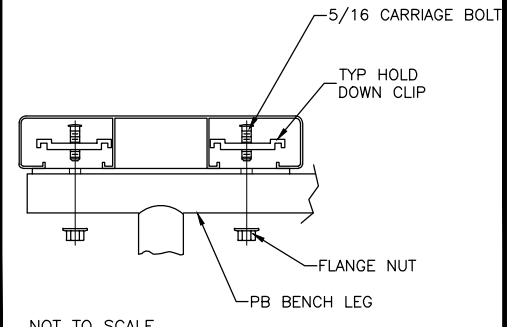

ISOMETRIC VIEW OF BENCH ASSEMBLY

Note: Plank Shown Dotted for Clarity

SIDE VIEW OF BENCH ASSEMBLY

1 TYP 2x10 PLANK ATTACHMENT

NOT TO SCALE

2 TYP 2x10 ENDCAP ATTACHMENT

NOT TO SCALE

3 PERMANENT BENCH HEIGHT DETAIL

Park Warehouse, LLC		
7495 W. Atlantic Ave. Suite 200-294, Delray Beach, FL 33446		
SCALE: N.T.S.	APPROVED BY:	DRAWN BY: IMP
DATE: 8/12/16		
TITLE: 'PB' PERMANENT BENCH W/BACK, 12'-0" LONG		
CUSTOMER:		DRAWING NUMBER: 335be615-3