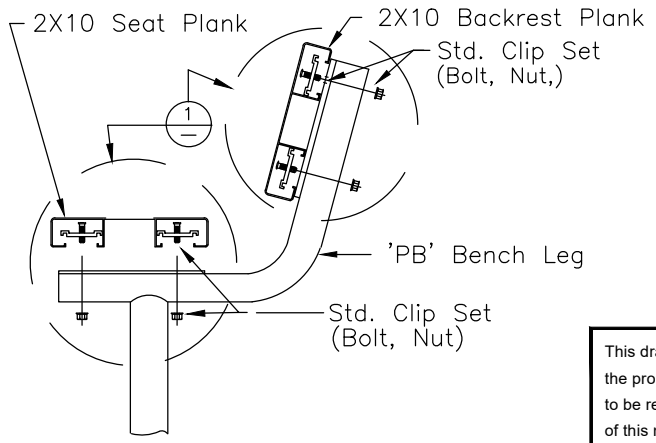

ISOMETRIC VIEW OF BENCH ASSEMBLY

Note: Plank Shown Dotted for Clarity

SIDE VIEW OF BENCH ASSEMBLY

1 TYP 2x10 PLANK ATTACHMENT

NOT TO SCALE

2 TYP 2x10 ENDCAP ATTACHMENT

NOT TO SCALE

3 PERMANENT BENCH HEIGHT DETAIL

Park Warehouse, LLC		
7495 W. Atlantic Ave. Suite 200-294, Delray Beach, FL 33446		
SCALE: N.T.S.	APPROVED BY:	DRAWN BY: IMP
DATE: 8/12/16		
TITLE: 'PB' PERMANENT BENCH W/BACK, 12'-0" LONG		
CUSTOMER:		DRAWING NUMBER: 335be615-3