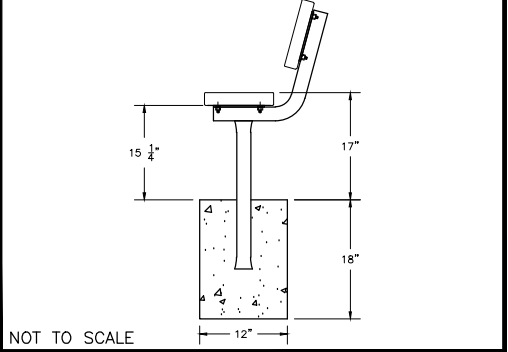

ISOMETRIC VIEW OF BENCH ASSEMBLY

Note: Plank Shown Dotted for Clarity

SIDE VIEW OF BENCH ASSEMBLY

1 TYP 2x10 PLANK ATTACHMENT

NOT TO SCALE

2 TYP 2x10 ENDCAP ATTACHMENT

NOT TO SCALE

3 PERMANENT BENCH HEIGHT DETAIL

Park Warehouse, LLC		
7495 W. Atlantic Ave. Suite 200-294, Delray Beach, FL 33446		
SCALE: N.T.S.	APPROVED BY:	DRAWN BY: IMP
DATE: 8/12/16		
TITLE: 'PB' PERMANENT BENCH W/BACK, 12'-0" LONG		
CUSTOMER:		DRAWING NUMBER: 335be615-3