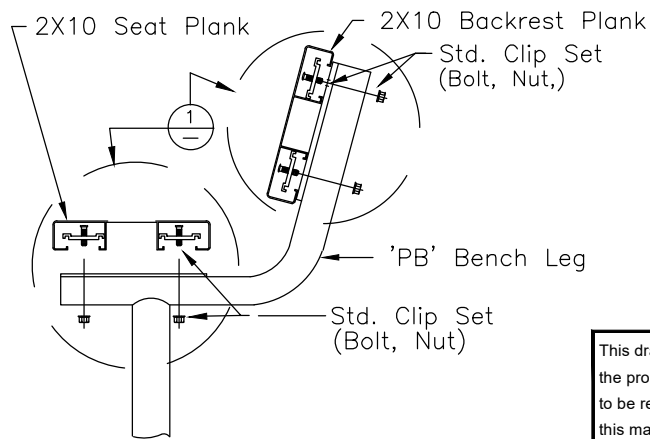

ISOMETRIC VIEW OF BENCH ASSEMBLY  
Note: Plank Shown Dotted for Clarity

SIDE VIEW OF BENCH ASSEMBLY

This drawing and all information contained herein is the property of PARK WAREHOUSE, LLC. and is not to be reproduced without express written permission of this manufacturer. We assume no responsibility for unauthorized use of this drawing. PARK WAREHOUSE, LLC. is not responsible for local permits and occupancy requirements.

## Park Warehouse, LLC

7495 W. Atlantic Ave. Suite 200-294, Delray Beach, FL 33446

SCALE: N.T.S	APPROVED BY:	DRAWN BY: IMP
DATE: 8/12/16		
TITLE: 'PB' PERMANENT BENCH W/BACK, 6' LONG		
CUSTOMER:	DRAWING NUMBER: 335be615-1	

### 1 TYP 2x10 PLANK ATTACHMENT

NOT TO SCALE

### 2 TYP 2x10 ENDCAP ATTACHMENT

NOT TO SCALE