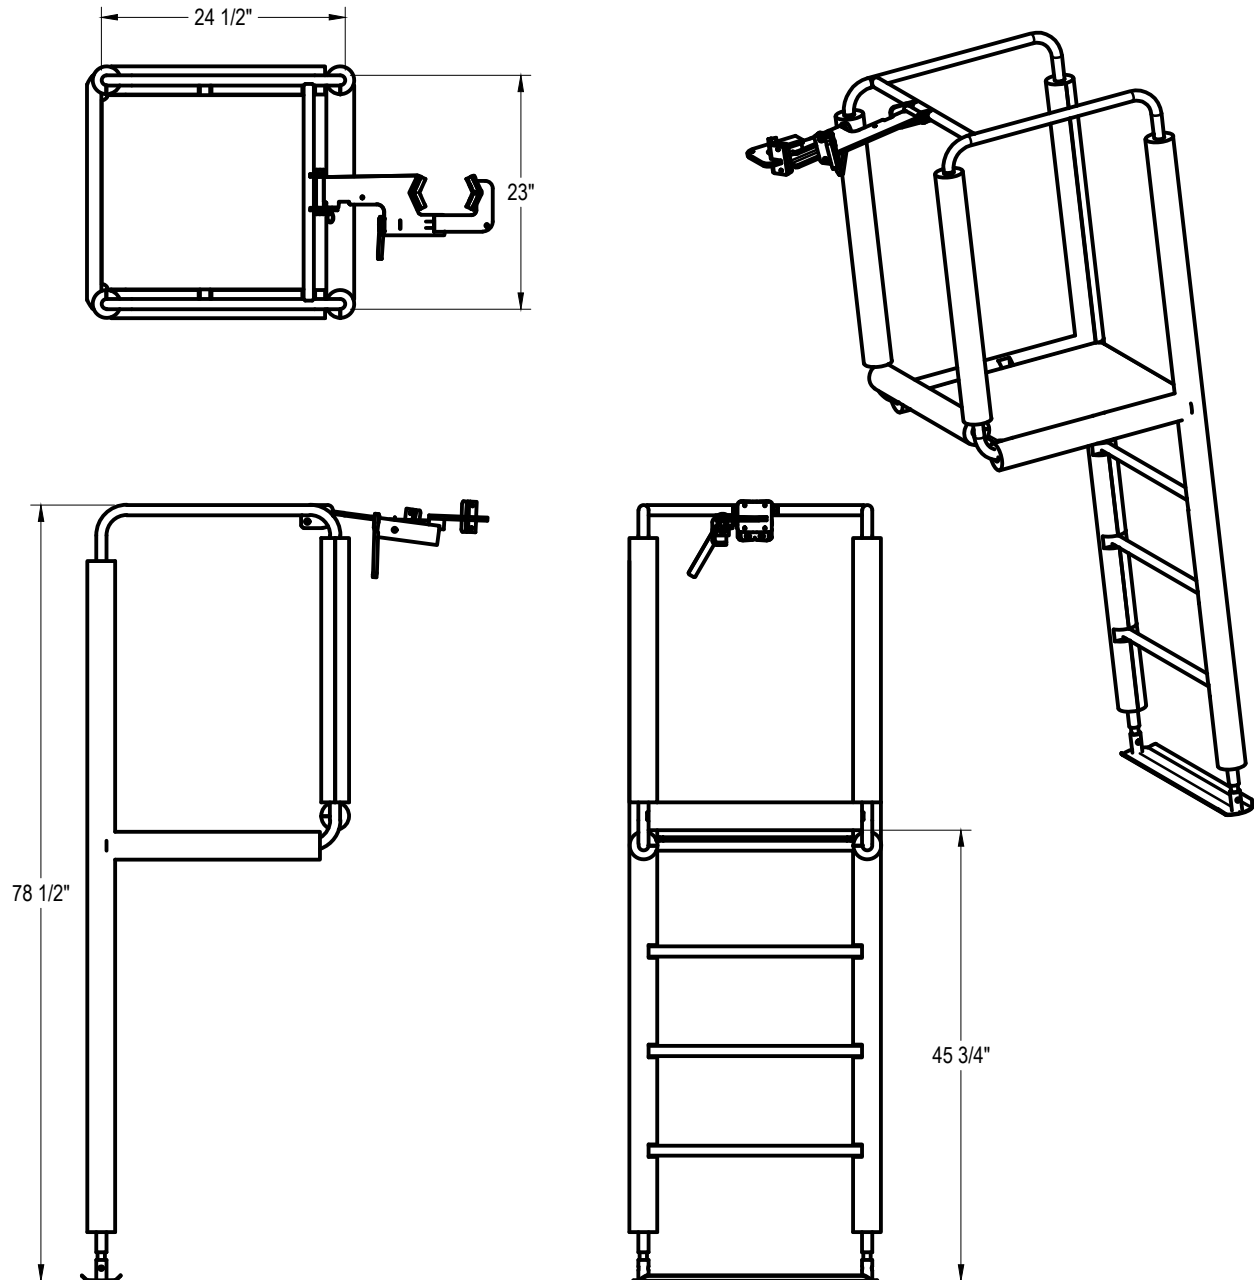

## Sand Volleyball Official's Platform

SKU: 685se560 Specs

Perfect for Sand Court Volleyball Systems. Same great features as our indoor Clamp-on Officials Platform (VB73A), but with special sand skids instead of wheels to avoid sinking into the sand. Standard gray 1" thick player protection padding meets all NCAA, National High School Federation, USVBA rules. Powder coated 1" heavy wall tube construction. In addition to the gray, Black, Maroon, Navy, Royal and Scarlet padding is available at no additional cost. Other colors available for an additional charge. Five-year limited warranty on stand. Approx. shipping weight: 75#. Installation to be completed in accordance with manufacturer's instructions.