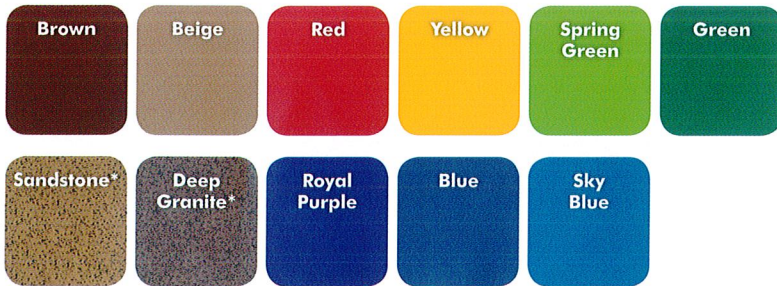

Plastic color options:

*Slight color variations may occur during the molding process

Letter & Number Handholds
Playful Color Palette

Professional Handholds
Natural Color Palette

Handholds are designed by rock climbing specialists and sized specially for ages 2 and up. Hybrid resin and UV stabilized material makes holds strong and durable.

Handholds available in either Playful or Natural color palettes

Use zone: 20' x 21'

Warning: Installation over a hard surface such as concrete, asphalt, or packed earth may result in serious injury from falls.

Climb and Discover Cave Features:

- Large cave design and peek-through openings on both sides and ends of climber allow for maximum access and supervision
- Four molded-in seating areas provide cozy semi-private spaces and areas for social interaction
- Inside of cave is completely clear of support obstructions for active play
- Made from premium UV-stabilized rotationally molded plastic with an extra thick double-wall design for durability
- Two handhold package options are available:
 - Letters and numbers– ideal for early childhood for letter and number recognition
 - Professional Handholds– for a real rock climbing experience
- Traditional inground playground mounting system is included. Ask about our surface mount option
- Made in the USA