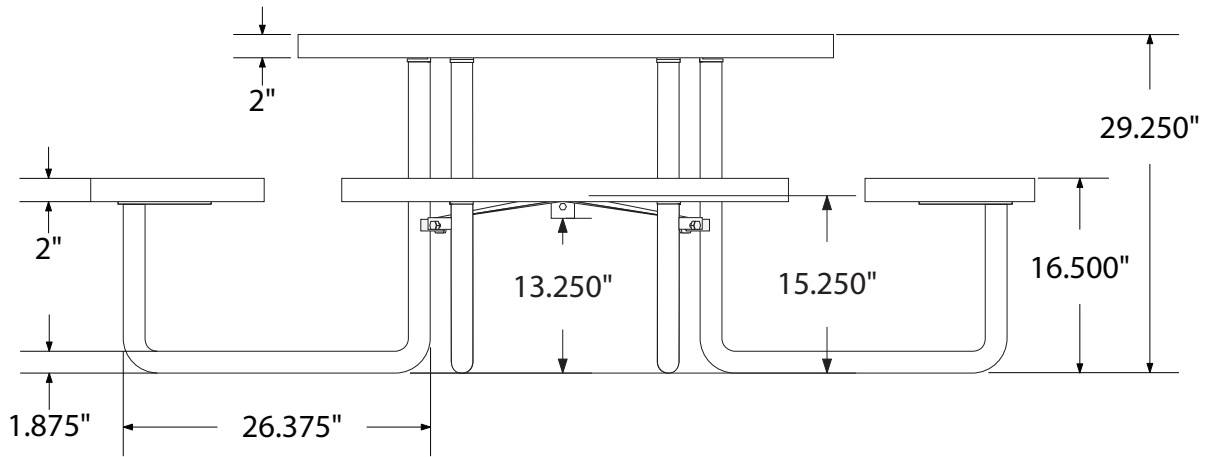

46' Round Expanded Metal Table Portable

SKU: 287pt115-1

Wt. 255 lbs

photo

top view

side view

product details

- Coated Surfaces:**
- Thermoplastic coated
 - Copolymer-based, environmentally safe
 - Does not fade, crack, peel warp
 - Applied at a thickness of 25-30 mils.
 - 5 Year warranty on coating

- Construction:**
- Seats and tops - 9 gauge steel
 - 2" tubular understructure
 - Understructure - galvanized steel
 - Understructure finish - black polyester powder coated
 - Nuts, washers and bolts - galvanized steel

mounting types

P = Portable : no mount

SM = Surface Mount:
concrete anchors
through discs welded
to legs

IG= In-Ground:
J-rods set in concrete
through discs welded
to legs