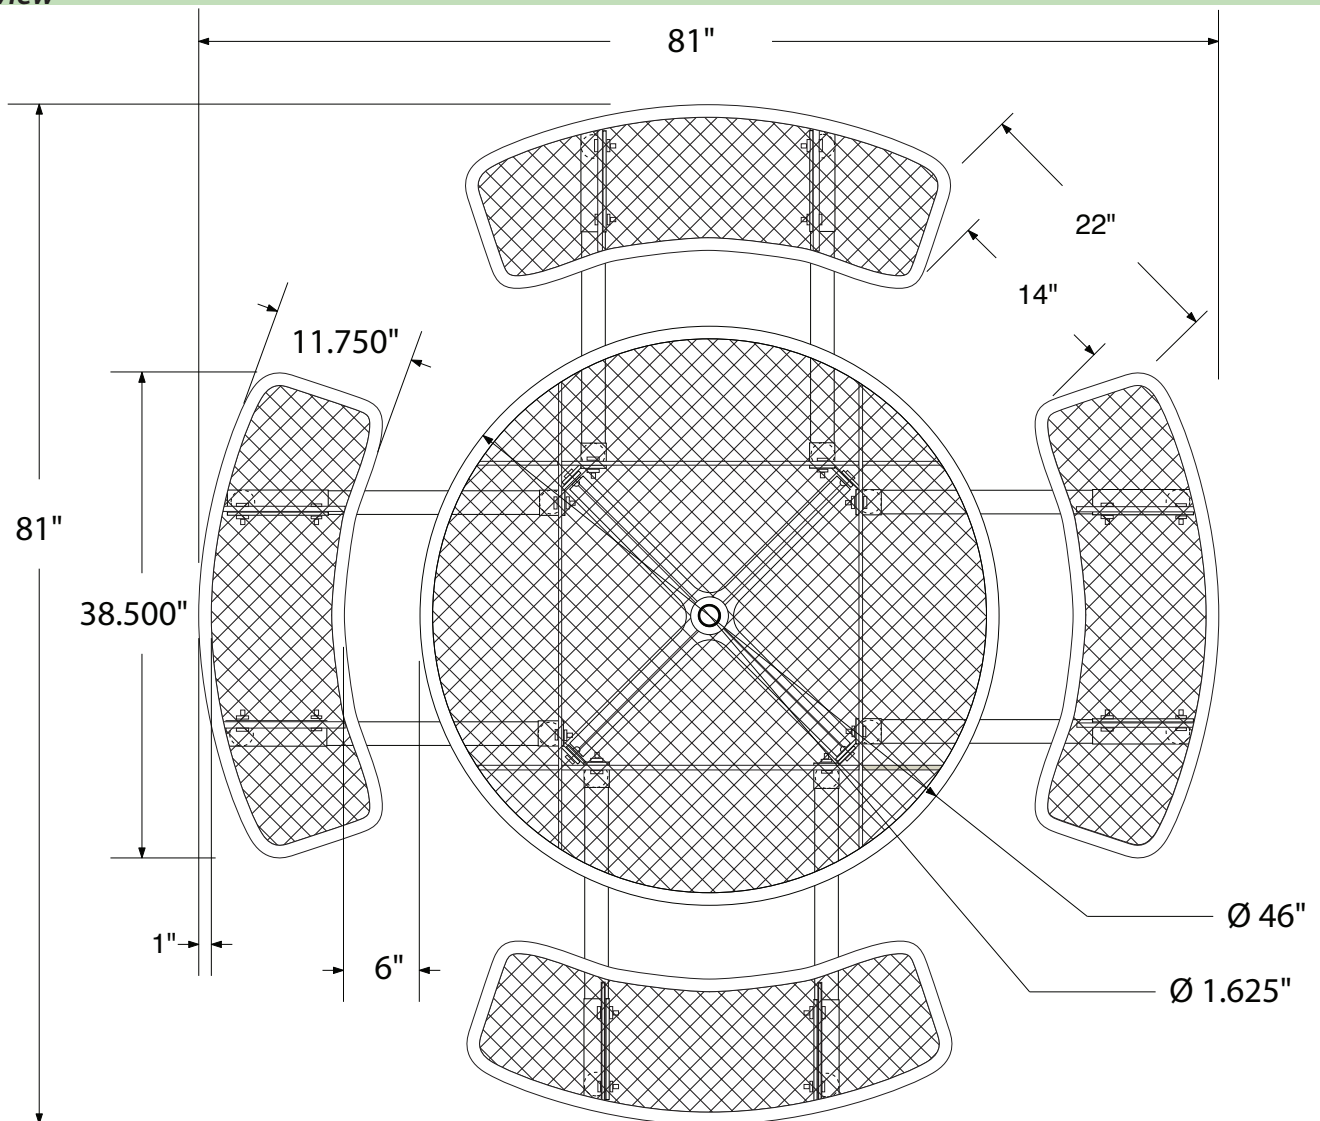

46' Round Expanded Metal Table Portable

SKU: 287pt115-1

Wt. 255 lbs

photo

top view

side view

product details

- Coated Surfaces:**
- Thermoplastic coated
 - Copolymer-based, environmentally safe
 - Does not fade, crack, peel warp
 - Applied at a thickness of 25-30 mils.
 - 5 Year warranty on coating

- Construction:**
- Seats and tops - 9 gauge steel
 - 2" tubular understructure
 - Understructure - galvanized steel
 - Understructure finish - black polyester powder coated
 - Nuts, washers and bolts - galvanized steel

mounting types

P = Portable : no mount

SM = Surface Mount:
concrete anchors
through discs welded
to legs

IG= In-Ground:
J-rods set in concrete
through discs welded
to legs