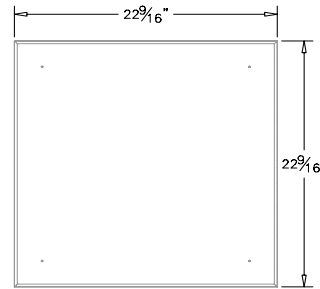

40 Gallon - Recycling Receptacle

- Heavy duty/weather resistant/maintenance free!
- No need to stain or paint
- Resists fading, peeling and graffiti as the color is molded all the way through
- Can be surface mounted with brackets (sold separately)
- Stainless steel fasteners do not corrode nor rust