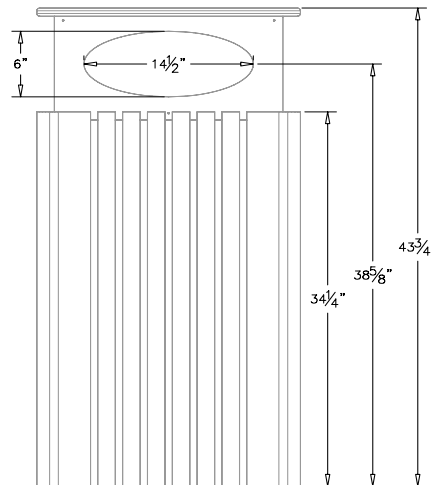

40 Gallon - Recycling Receptacle

- Heavy duty/weather resistant/maintenance free!
- No need to stain or paint
- Resists fading, peeling and graffiti as the color is molded all the way through
- Can be surface mounted with brackets (sold separately)
- Stainless steel fasteners do not corrode nor rust