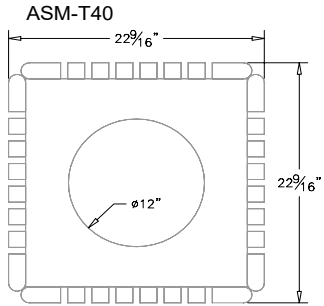

40 Gallon - Recycling Receptacle

- Heavy duty/weather resistant/maintenance free!
- No need to stain or paint
- Resists fading, peeling and graffiti as the color is molded all the way through
- Can be surface mounted with brackets (sold separately)
- Stainless steel fasteners do not corrode nor rust