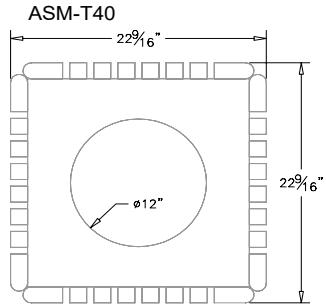

# 40 Gallon - Recycling Receptacle - With Can Cap

- Heavy duty/weather resistant/maintenance free!
- No need to stain or paint
- Resists fading, peeling and graffiti as the color is molded all the way through
- Can be surface mounted with brackets (sold separately)
- Stainless steel fasteners do not corrode nor rust