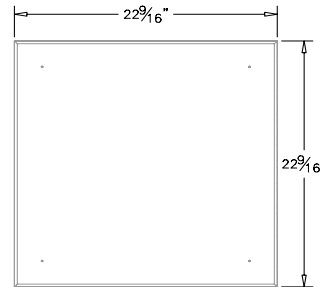

# 40 Gallon - Recycling Receptacle - With Can Cap

- Heavy duty/weather resistant/maintenance free!
- No need to stain or paint
- Resists fading, peeling and graffiti as the color is molded all the way through
- Can be surface mounted with brackets (sold separately)
- Stainless steel fasteners do not corrode nor rust