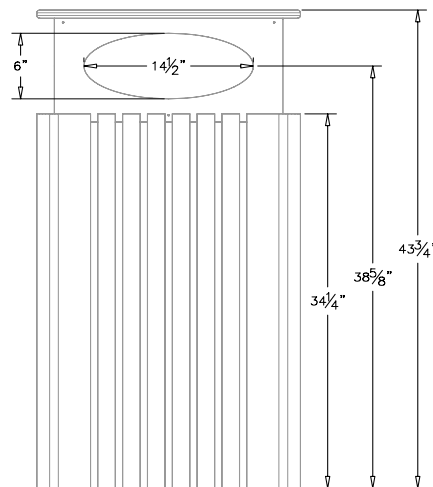

# 40 Gallon - Recycling Receptacle - With Can Cap

- Heavy duty/weather resistant/maintenance free!
- No need to stain or paint
- Resists fading, peeling and graffiti as the color is molded all the way through
- Can be surface mounted with brackets (sold separately)
- Stainless steel fasteners do not corrode nor rust