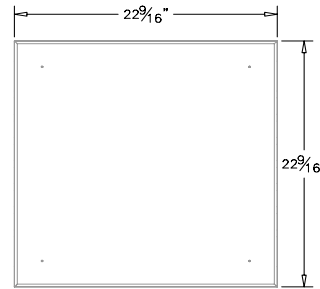

40 Gallon - Receptacle - With Bottle Cap

- Heavy duty/weather resistant/maintenance free!
- No need to stain or paint
- Resists fading, peeling and graffiti as the color is molded all the way through
- Can be surface mounted with brackets (sold separately)
- Stainless steel fasteners do not corrode nor rust