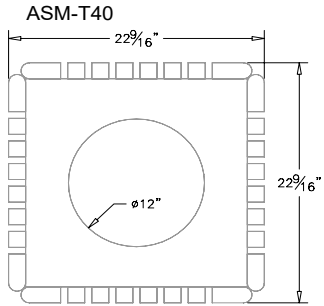

40 Gallon - Receptacle - With Bottle Cap

- Heavy duty/weather resistant/maintenance free!
- No need to stain or paint
- Resists fading, peeling and graffiti as the color is molded all the way through
- Can be surface mounted with brackets (sold separately)
- Stainless steel fasteners do not corrode nor rust