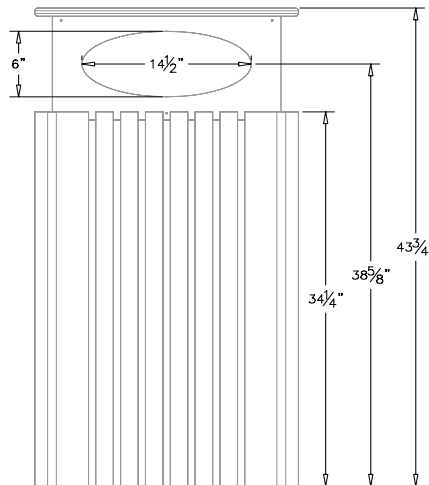

40 Gallon - Receptacle - With Bottle Cap

- Heavy duty/weather resistant/maintenance free!
- No need to stain or paint
- Resists fading, peeling and graffiti as the color is molded all the way through
- Can be surface mounted with brackets (sold separately)
- Stainless steel fasteners do not corrode nor rust