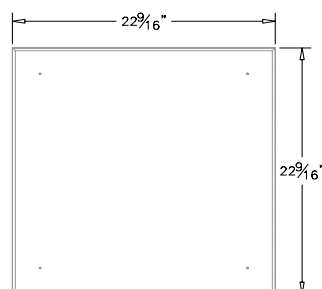

40 Gallon - Trash Receptacle - With Rain Cap Lid

ASM-T40C

- Heavy duty/weather resistant/maintenance free!
- No need to stain or paint
- Resists fading, peeling and graffiti as the color is molded all the way through
- Can be surface mounted with brackets (sold separately)
- Stainless steel fasteners do not corrode nor rust