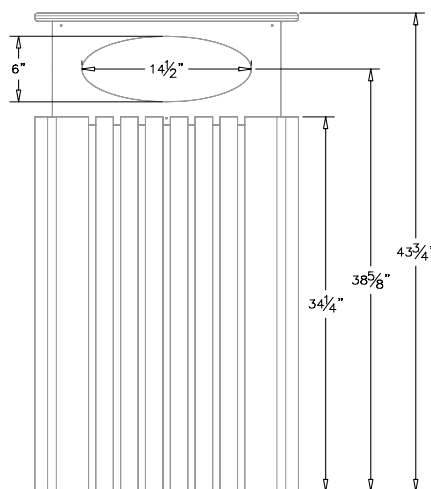

40 Gallon - Trash Receptacle - With Rain Cap Lid

ASM-T40C

- Heavy duty/weather resistant/maintenance free!
- No need to stain or paint
- Resists fading, peeling and graffiti as the color is molded all the way through
- Can be surface mounted with brackets (sold separately)
- Stainless steel fasteners do not corrode nor rust