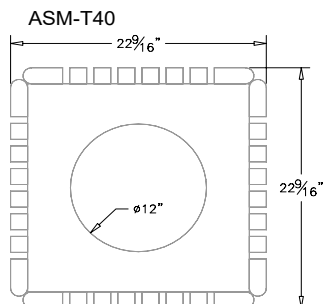

40 Gallon - Trash Receptacle - With Rain Cap Lid

ASM-T40C

- Heavy duty/weather resistant/maintenance free!
- No need to stain or paint
- Resists fading, peeling and graffiti as the color is molded all the way through
- Can be surface mounted with brackets (sold separately)
- Stainless steel fasteners do not corrode nor rust