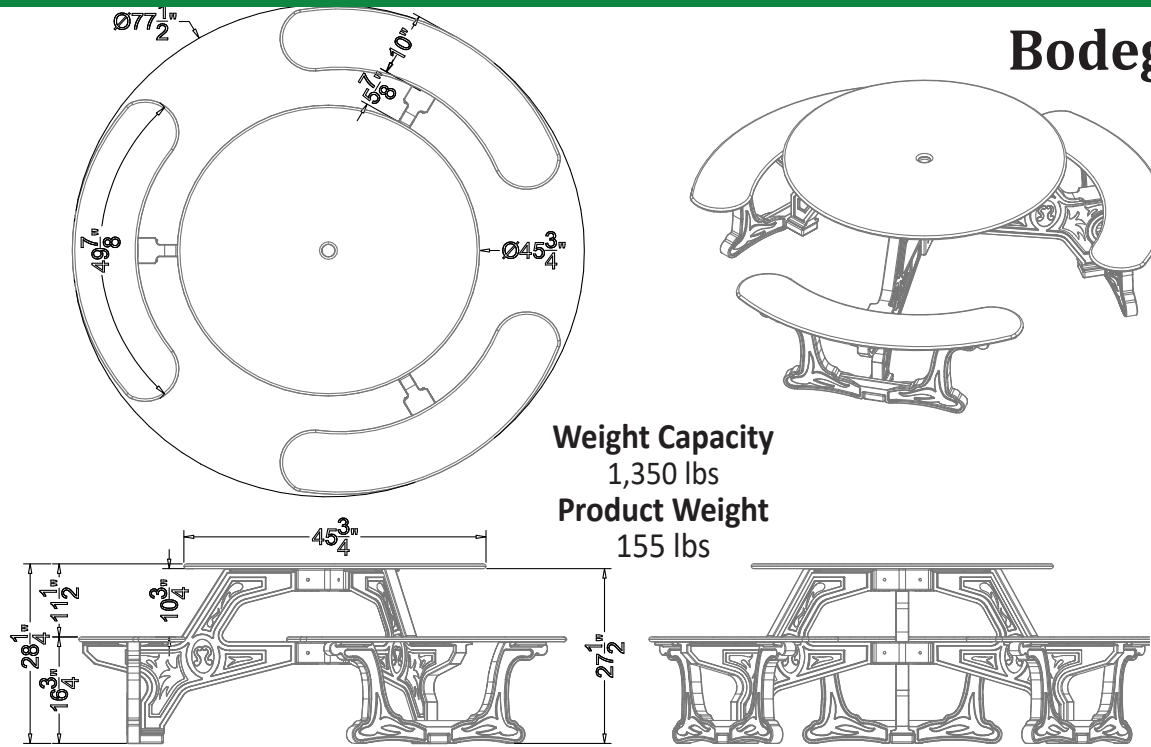

Bodega & Bodega Universal Access Tables

Bodega

Sheet plastic colors for table & seats

Black	Brown	Forest	Gray
Blue	Charcoal	Red	Yellow
Sand	Sage	White	Tan

Frame in
Black
only

Bodega Universal Access Table

- Heavy duty/weather resistant/maintenance free!
- No need to stain or paint
- Resists fading, peeling and graffiti as the color is molded all the way through
- Can be surface mounted with brackets (sold separately)
- Stainless steel fasteners do not corrode nor rust