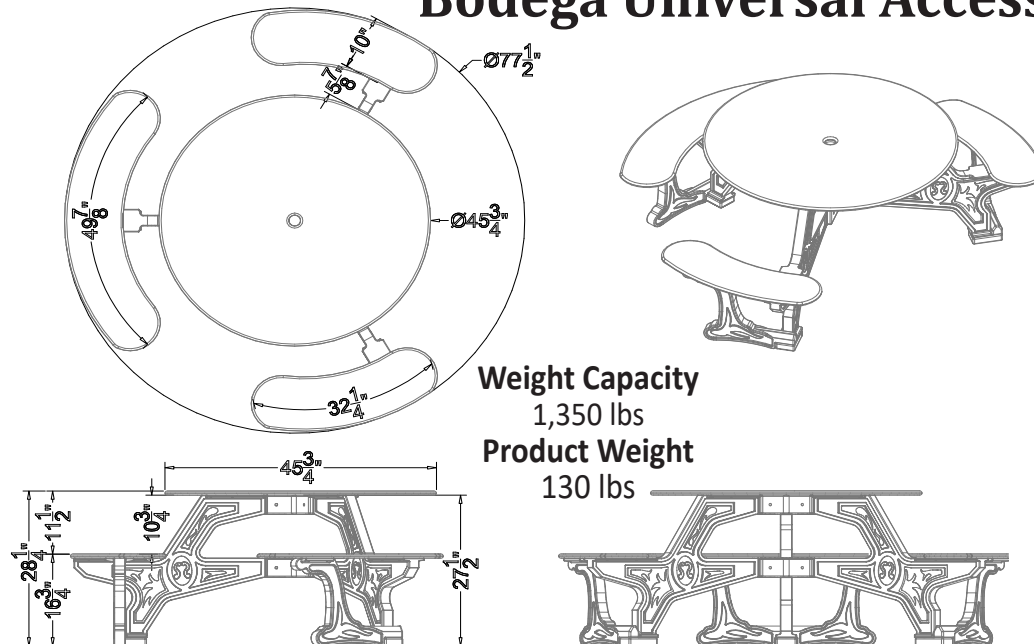

Bodega & Bodega Universal Access Tables

Bodega

Sheet plastic colors for table & seats

Black	Brown	Forest	Gray
Blue	Charcoal	Red	Yellow
Sand	Sage	White	Tan

Frame in
Black
only

Bodega Universal Access Table

- Heavy duty/weather resistant/maintenance free!
- No need to stain or paint
- Resists fading, peeling and graffiti as the color is molded all the way through
- Can be surface mounted with brackets (sold separately)
- Stainless steel fasteners do not corrode nor rust