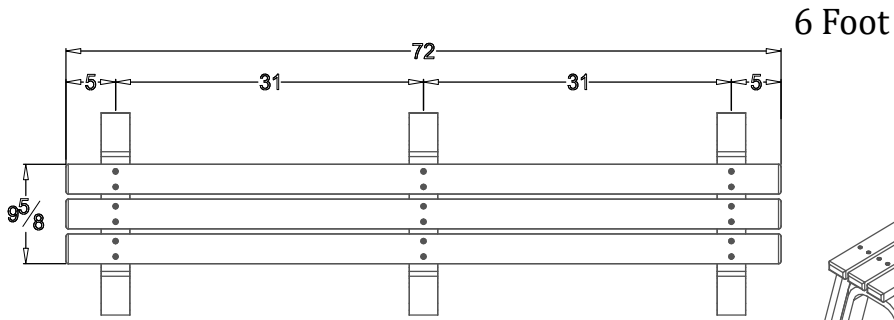

Economizer Flat Bench

6 Foot -
Green Frame & Cedar Planks

The Economizer Flat Bench is an affordable option for lighter-wight benches using 1^{1/4}" x 3" planks made from recycled palstic instead of standard 2" x 4" boards. It comes in only 6 and 8 foot lengths.

8 Foot -
Black Frame & Green Planks

*See back of page for
details and measurements*

Economizer Flat Bench - 6' & 8'

Weight Capacity:
675 lbs.
Product Weight:
50 lbs.

Weight Capacity:
900 lbs.
Product Weight:
66 lbs.