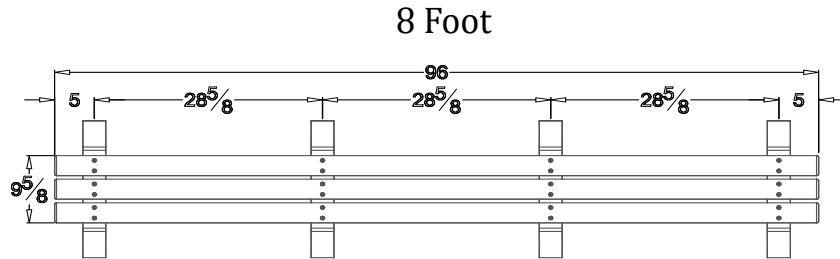

Economizer Flat Bench

6 Foot -
Green Frame & Cedar Planks

The Economizer Flat Bench is an affordable option for lighter-wight benches using 1^{1/4}" x 3" planks made from recycled palstic instead of standard 2" x 4" boards. It comes in only 6 and 8 foot lengths.

8 Foot -
Black Frame & Green Planks

*See back of page for
details and measurements*

Economizer Flat Bench - 6' & 8'

Weight Capacity:
675 lbs.
Product Weight:
50 lbs.

Weight Capacity:
900 lbs.
Product Weight:
66 lbs.