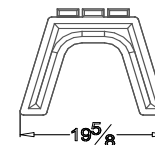

8 Foot -
Black Frame & Green Planks

*See back of page for
details and measurements*

Economizer Flat Bench - 6' & 8'

Weight Capacity:
675 lbs.
Product Weight:
50 lbs.

Weight Capacity:
900 lbs.
Product Weight:
66 lbs.