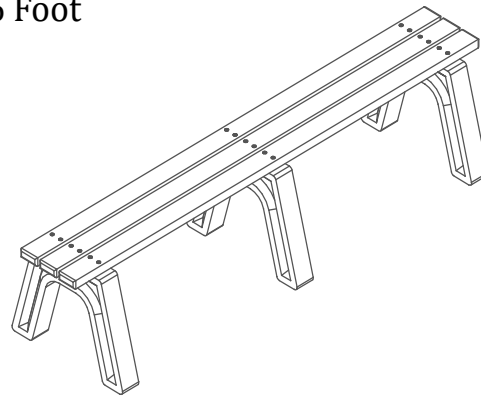

Economizer Flat Bench

6 Foot -
Green Frame & Cedar Planks

The Economizer Flat Bench is an affordable option for lighter-wight benches using 1^{1/4}" x 3" planks made from recycled palstic instead of standard 2" x 4" boards. It comes in only 6 and 8 foot lengths.

8 Foot -
Black Frame & Green Planks

*See back of page for
details and measurements*

Economizer Flat Bench - 6' & 8'

Weight Capacity:
675 lbs.
Product Weight:
50 lbs.

Weight Capacity:
900 lbs.
Product Weight:
66 lbs.

Available
Frame
Colors:

- Heavy duty/weather resistant/maintenance free!
- No need to stain or paint
- Resists fading, peeling and graffiti as the color is molded all the way through
- Can be surface mounted with brackets (sold separately)
- Stainless steel fasteners do not corrode nor rust
- Slatted design allows ventilation and keeps rainwater from collecting on surfaces