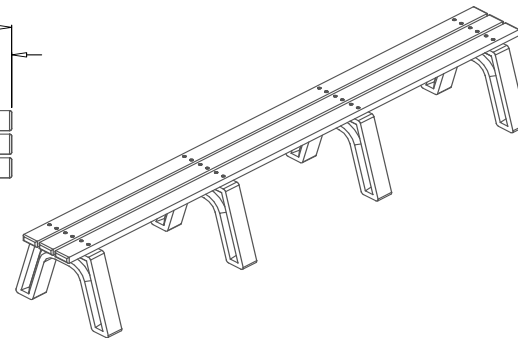

Economizer Flat Bench

6 Foot -
Green Frame & Cedar Planks

The Economizer Flat Bench is an affordable option for lighter-wight benches using 1^{1/4}" x 3" planks made from recycled palstic instead of standard 2" x 4" boards. It comes in only 6 and 8 foot lengths.

8 Foot -
Black Frame & Green Planks

*See back of page for
details and measurements*

Economizer Flat Bench - 6' & 8'

Weight Capacity:
675 lbs.
Product Weight:
50 lbs.

Weight Capacity:
900 lbs.
Product Weight:
66 lbs.