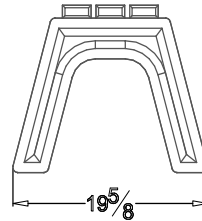

Economizer Flat Bench

6 Foot -
Green Frame & Cedar Planks

The Economizer Flat Bench is an affordable option for lighter-wight benches using 1^{1/4}" x 3" planks made from recycled palstic instead of standard 2" x 4" boards. It comes in only 6 and 8 foot lengths.

8 Foot -
Black Frame & Green Planks

*See back of page for
details and measurements*

Economizer Flat Bench - 6' & 8'

Weight Capacity:
675 lbs.
Product Weight:
50 lbs.

Weight Capacity:
900 lbs.
Product Weight:
66 lbs.