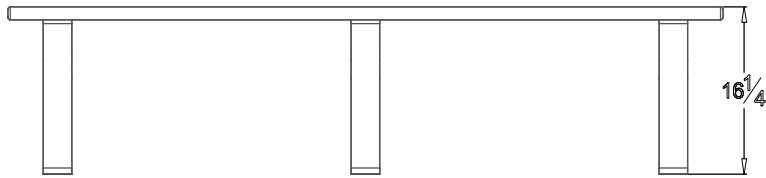

Economizer Flat Bench

6 Foot -
Green Frame & Cedar Planks

The Economizer Flat Bench is an affordable option for lighter-wight benches using 1^{1/4}" x 3" planks made from recycled palstic instead of standard 2" x 4" boards. It comes in only 6 and 8 foot lengths.

8 Foot -
Black Frame & Green Planks

*See back of page for
details and measurements*

Economizer Flat Bench - 6' & 8'

Weight Capacity:
675 lbs.
Product Weight:
50 lbs.

Weight Capacity:
900 lbs.
Product Weight:
66 lbs.