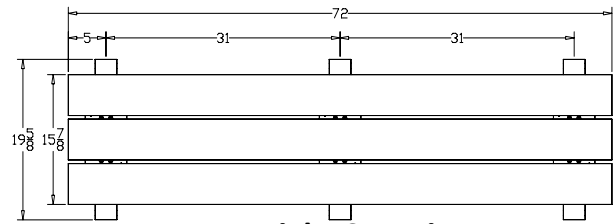

4FT

6FT

8FT

Available
Frame
Colors:

- Heavy duty/weather resistant/maintenance free!
- No need to stain or paint
- Resists fading, peeling and graffiti as the color is molded all the way through
- Can be surface mounted with brackets (sold separately)
- Stainless steel fasteners do not corrode nor rust
- Slatted design allows ventilation and keeps rainwater from collecting on surfaces

Available
Plank
Colors: