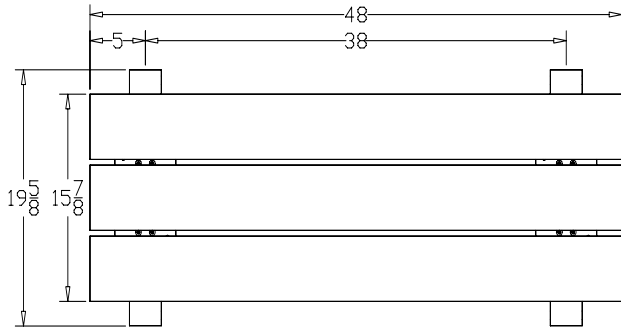

Economizer Traditional Flat Bench

SKU: 488be135

4 Foot - Brown Frame Cedar Planks

The Economizer-Traditional Flat Bench uses the same design as our Traditional Flat Bench but with lighter weight 1 1/4" x 5" planks instead of standard 2" x 6", for lower cost and shipping. The seats are 15 7/8" wide, providing comfort and roominess.

6 Black Frame
Cedar Planks

8 Foot - Black Frame & Sand Planks

4FT

6FT

8FT

Available
Frame
Colors:

- Heavy duty/weather resistant/maintenance free!
- No need to stain or paint
- Resists fading, peeling and graffiti as the color is molded all the way through
- Can be surface mounted with brackets (sold separately)
- Stainless steel fasteners do not corrode nor rust
- Slatted design allows ventilation and keeps rainwater from collecting on surfaces