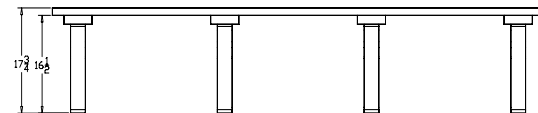

4FT

6FT

8FT

Available
Frame
Colors:

- Heavy duty/weather resistant/maintenance free!
- No need to stain or paint
- Resists fading, peeling and graffiti as the color is molded all the way through
- Can be surface mounted with brackets (sold separately)
- Stainless steel fasteners do not corrode nor rust
- Slatted design allows ventilation and keeps rainwater from collecting on surfaces

Available
Plank
Colors: