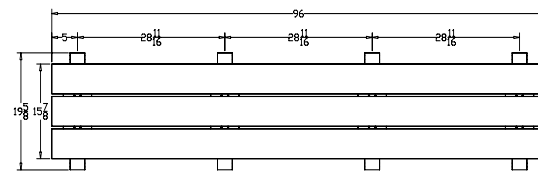

4FT

6FT

8FT

Available
Frame
Colors:

- Heavy duty/weather resistant/maintenance free!
- No need to stain or paint
- Resists fading, peeling and graffiti as the color is molded all the way through
- Can be surface mounted with brackets (sold separately)
- Stainless steel fasteners do not corrode nor rust
- Slatted design allows ventilation and keeps rainwater from collecting on surfaces

Available
Plank
Colors: