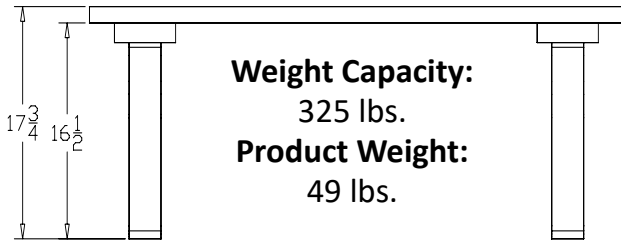

4FT

6FT

8FT

Available
Frame
Colors:

- Heavy duty/weather resistant/maintenance free!
- No need to stain or paint
- Resists fading, peeling and graffiti as the color is molded all the way through
- Can be surface mounted with brackets (sold separately)
- Stainless steel fasteners do not corrode nor rust
- Slatted design allows ventilation and keeps rainwater from collecting on surfaces

Available
Plank
Colors: