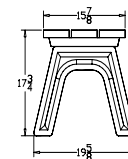

4FT

6FT

8FT

Available
Frame
Colors:

- Heavy duty/weather resistant/maintenance free!
- No need to stain or paint
- Resists fading, peeling and graffiti as the color is molded all the way through
- Can be surface mounted with brackets (sold separately)
- Stainless steel fasteners do not corrode nor rust
- Slatted design allows ventilation and keeps rainwater from collecting on surfaces

Available
Plank
Colors: