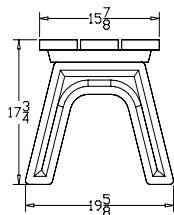

4FT

6FT

8FT

Available
Frame
Colors:

- Heavy duty/weather resistant/maintenance free!
- No need to stain or paint
- Resists fading, peeling and graffiti as the color is molded all the way through
- Can be surface mounted with brackets (sold separately)
- Stainless steel fasteners do not corrode nor rust
- Slatted design allows ventilation and keeps rainwater from collecting on surfaces

Available
Plank
Colors: