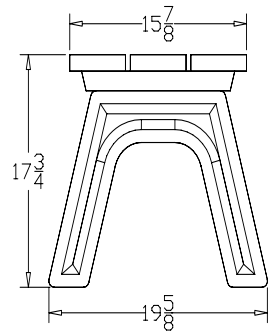

4FT

6FT

8FT

Available
Frame
Colors:

- Heavy duty/weather resistant/maintenance free!
- No need to stain or paint
- Resists fading, peeling and graffiti as the color is molded all the way through
- Can be surface mounted with brackets (sold separately)
- Stainless steel fasteners do not corrode nor rust
- Slatted design allows ventilation and keeps rainwater from collecting on surfaces

Available
Plank
Colors: