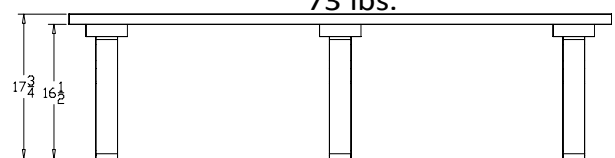

4FT

6FT

8FT

Available
Frame
Colors:

- Heavy duty/weather resistant/maintenance free!
- No need to stain or paint
- Resists fading, peeling and graffiti as the color is molded all the way through
- Can be surface mounted with brackets (sold separately)
- Stainless steel fasteners do not corrode nor rust
- Slatted design allows ventilation and keeps rainwater from collecting on surfaces

Available
Plank
Colors: