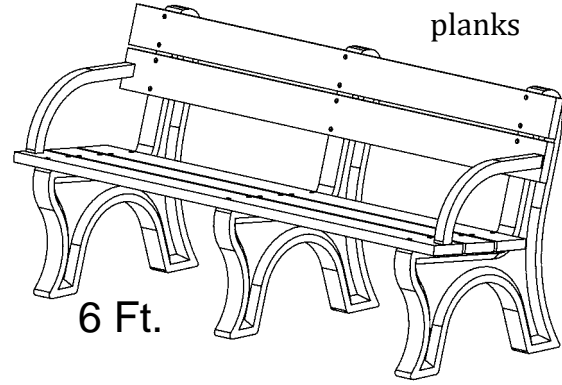

Economizer Traditional w/Arms - 4', 6' & 8'

Side View

4 Ft.

Available Frame Colors: Black Brown Green

Available Plank Colors:

- Heavy duty/weather resistant/maintenance free!
- No need to stain or paint
- Resists fading, peeling and graffiti as the color is molded all the way through
- Can be surface mounted with brackets (sold separately)
- Stainless steel fasteners do not corrode nor rust
- Seat and back use 1¹/₄" x 5" planks

Available Plank Colors:

- Black
- Brown
- Cedar
- Charcoal
- Green
- Sand
- Weathered

6 Ft.

8 Ft.