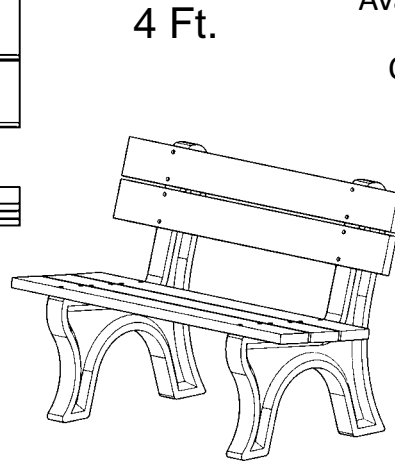

6 Foot - Green
Bench Frame Cedar
Planks

8 Foot

Brown Bench Frame
Weathered Wood Planks

*See back of page for
details and measurements*

*The Economizer Traditional is a
popular choice for engraving.*

Economizer Traditional Bench - 4', 6' & 8'