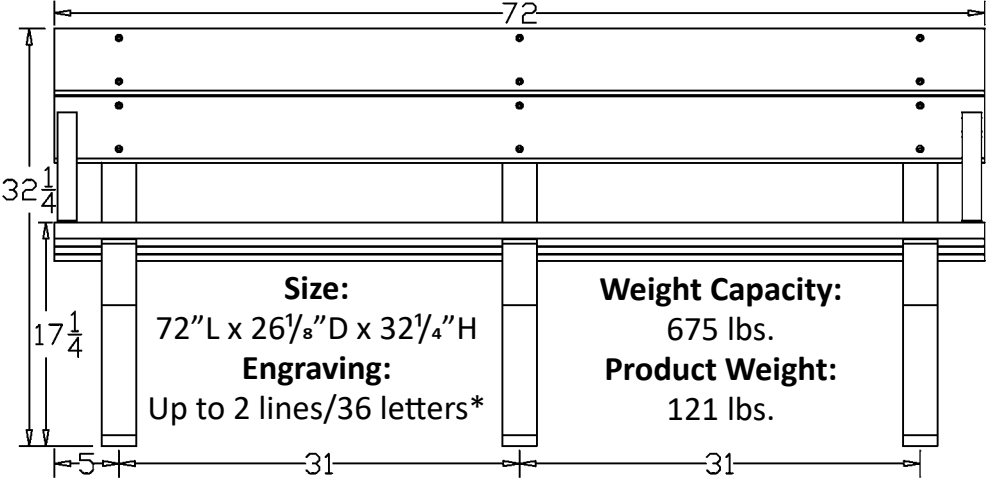

Economizer Traditional w/Arms - 4', 6' & 8'

Side View

4 Ft.

Available Frame Colors: Black Brown Green

Available Plank Colors:

- Heavy duty/weather resistant/maintenance free!
- No need to stain or paint
- Resists fading, peeling and graffiti as the color is molded all the way through
- Can be surface mounted with brackets (sold separately)
- Stainless steel fasteners do not corrode nor rust
- Seat and back use 1¹/₄" x 5" planks

Available Plank Colors:

- Black
- Brown
- Cedar
- Charcoal
- Green
- Sand
- Weathered

6 Ft.

8 Ft.