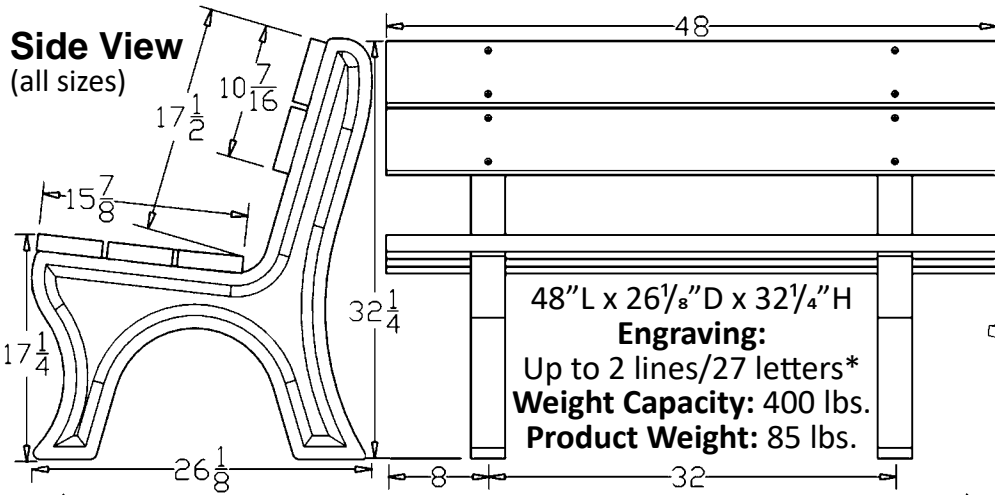

6 Foot - Green
Bench Frame Cedar
Planks

8 Foot

Brown Bench Frame
Weathered Wood Planks

*See back of page for
details and measurements*

*The Economizer Traditional is a
popular choice for engraving.*

Economizer Traditional Bench - 4', 6' & 8'