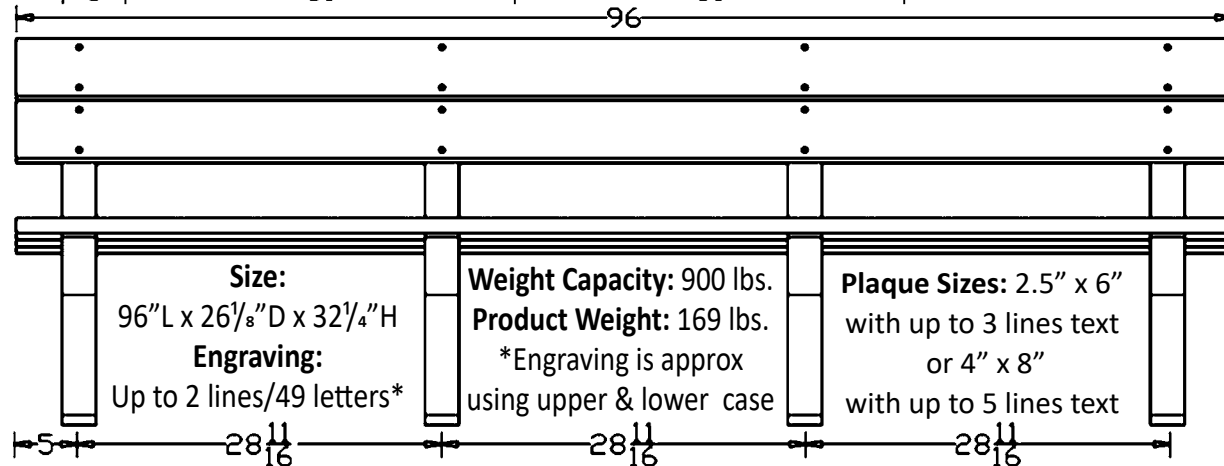

Economizer Traditional Bench

4 Foot

Black Bench Frame
Sand Planks

The Economizer Traditional Bench uses the same design as our popular Traditional Bench but with slightly smaller planks (1¹/₄" x 5") to reduce weight and cost. It offers the choice of 3 colors of bench-end frames with 7 colors of planks for a wide variety of color combinations.

6 Foot - Green
Bench Frame Cedar
Planks

8 Foot

Brown Bench Frame
Weathered Wood Planks

*See back of page for
details and measurements*

*The Economizer Traditional is a
popular choice for engraving.*

Economizer Traditional Bench - 4', 6' & 8'

Economizer Traditional w/Arms

4 Foot
Black Bench
Frame
Cedar Planks

The Economizer Traditional Bench uses the same design as our popular Traditional Bench but with slightly smaller planks (1¹/₄" x 5") to reduce weight and cost. It offers the choice of 3 colors of bench-end frames with 7 colors of planks for a wide variety of color combinations.