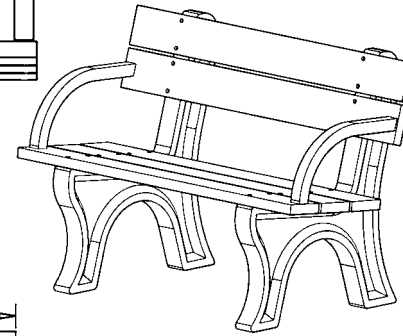

4 Ft.

Available Frame Colors: Black Brown Green

Available Plank Colors:

- Heavy duty/weather resistant/maintenance free!
- No need to stain or paint
- Resists fading, peeling and graffiti as the color is molded all the way through
- Can be surface mounted with brackets (sold separately)
- Stainless steel fasteners do not corrode nor rust
- Seat and back use 1¹/₄" x 5" planks

Available Plank Colors:

- Black
- Brown
- Cedar
- Charcoal
- Green
- Sand
- Weathered