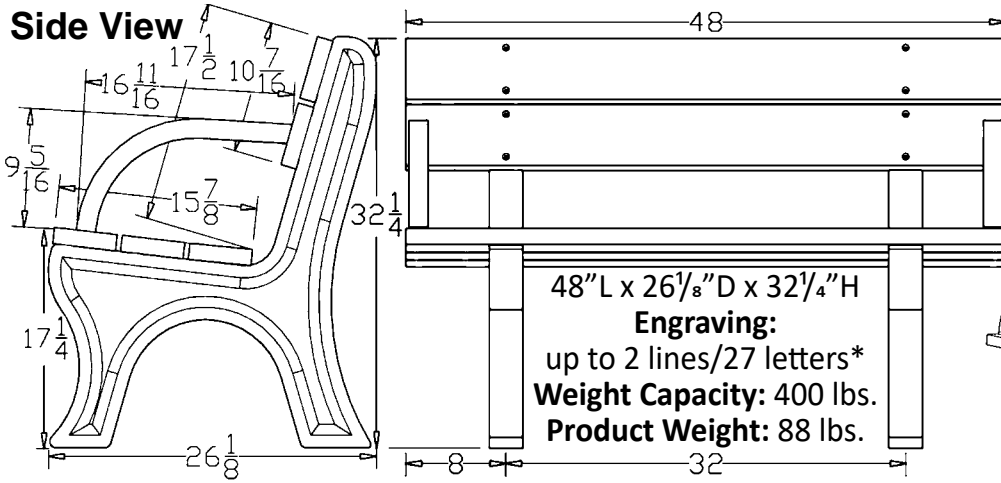

Economizer Traditional w/Arms - 4', 6' & 8'

Side View