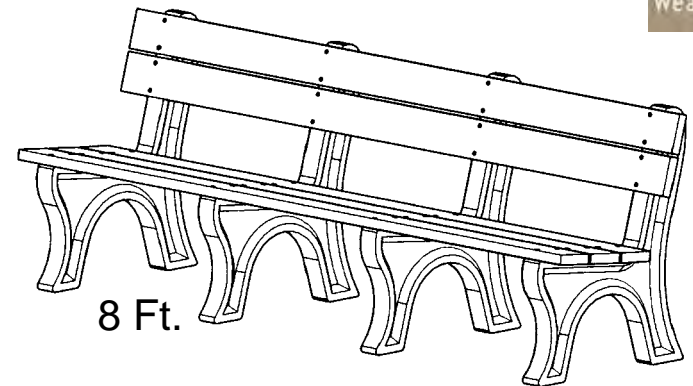

Economizer Traditional Bench

4 Foot

Black Bench Frame
Sand Planks

The Economizer Traditional Bench uses the same design as our popular Traditional Bench but with slightly smaller planks (1¹/₄" x 5") to reduce weight and cost. It offers the choice of 3 colors of bench-end frames with 7 colors of planks for a wide variety of color combinations.

6 Foot - Green
Bench Frame Cedar
Planks

8 Foot

Brown Bench Frame
Weathered Wood Planks

*See back of page for
details and measurements*

*The Economizer Traditional is a
popular choice for engraving.*

Economizer Traditional Bench - 4', 6' & 8'

Economizer Traditional w/Arms

4 Foot
Black Bench
Frame
Cedar Planks

The Economizer Traditional Bench uses the same design as our popular Traditional Bench but with slightly smaller planks (1¹/₄" x 5") to reduce weight and cost. It offers the choice of 3 colors of bench-end frames with 7 colors of planks for a wide variety of color combinations.