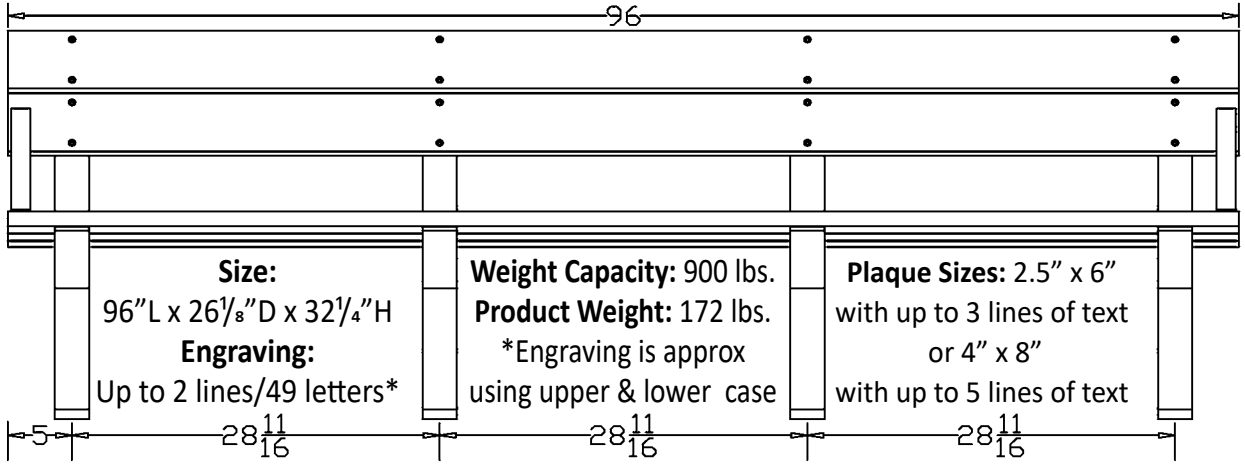

Economizer Traditional w/Arms - 4', 6' & 8'

Side View

4 Ft.

Available Frame Colors: Black Brown Green

Available Plank Colors:

- Heavy duty/weather resistant/maintenance free!
- No need to stain or paint
- Resists fading, peeling and graffiti as the color is molded all the way through
- Can be surface mounted with brackets (sold separately)
- Stainless steel fasteners do not corrode nor rust
- Seat and back use 1¹/₄" x 5" planks

Available Plank Colors:

- Black
- Brown
- Cedar
- Charcoal
- Green
- Sand
- Weathered

6 Ft.

8 Ft.