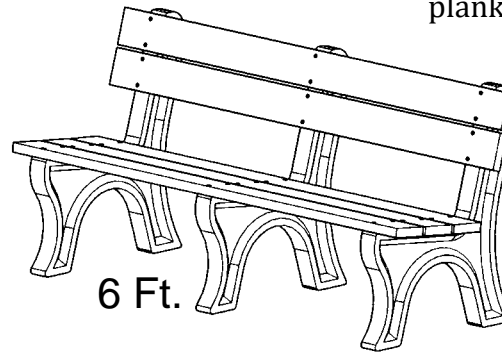

Economizer Traditional Bench

4 Foot

Black Bench Frame
Sand Planks

The Economizer Traditional Bench uses the same design as our popular Traditional Bench but with slightly smaller planks (1¹/₄" x 5") to reduce weight and cost. It offers the choice of 3 colors of bench-end frames with 7 colors of planks for a wide variety of color combinations.

6 Foot - Green
Bench Frame Cedar
Planks

8 Foot

Brown Bench Frame
Weathered Wood Planks

*See back of page for
details and measurements*

*The Economizer Traditional is a
popular choice for engraving.*

Economizer Traditional Bench - 4', 6' & 8'