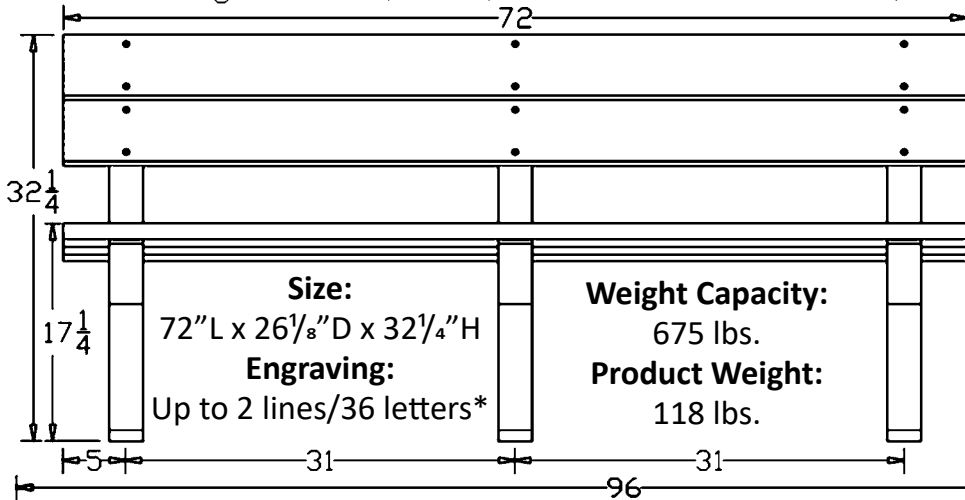

6 Foot - Green
Bench Frame Cedar
Planks

8 Foot

Brown Bench Frame
Weathered Wood Planks

*See back of page for
details and measurements*

*The Economizer Traditional is a
popular choice for engraving.*

Economizer Traditional Bench - 4', 6' & 8'