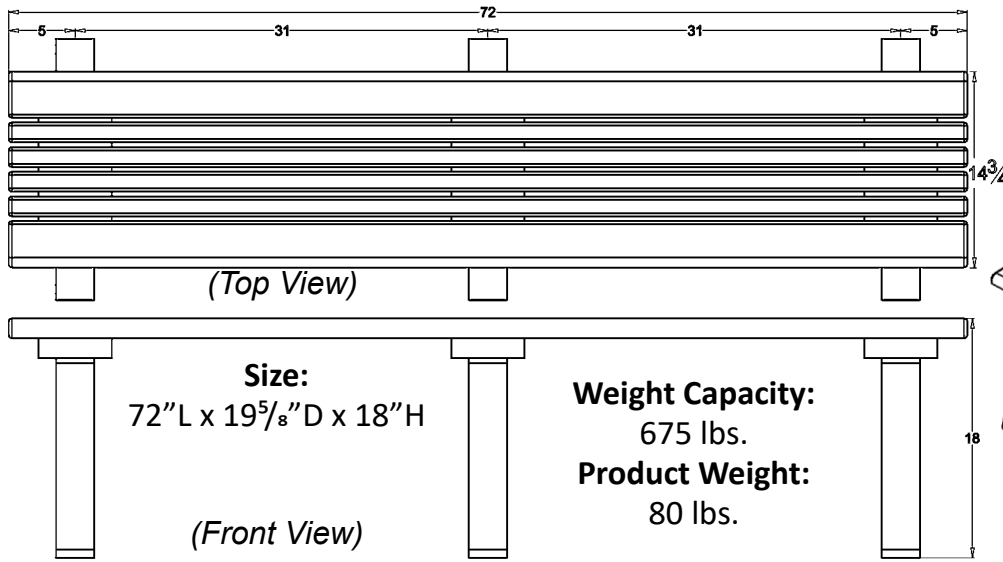

Available
Frame
Colors:

- Heavy duty/weather resistant/maintenance free!
- No need to stain or paint
- Resists fading, peeling and graffiti as the color is molded all the way through
- Can be surface mounted with brackets (sold separately)
- Stainless steel fasteners do not corrode nor rust
- Slatted design allows ventilation and keeps rainwater from collecting on surfaces

Available
Plank
Colors: