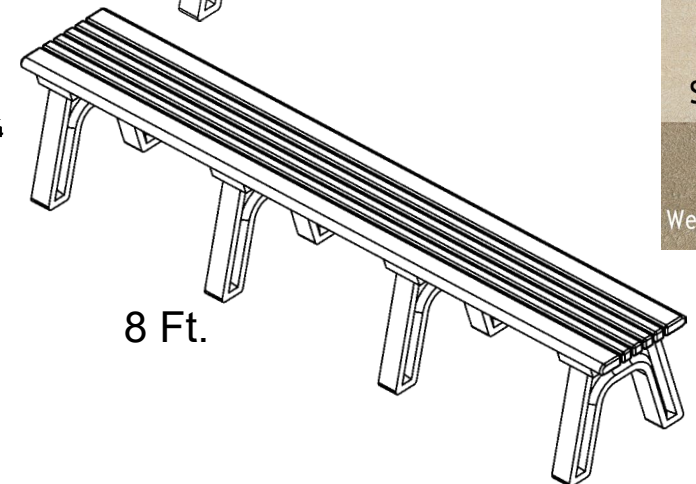

## Cambridge Flat Park Bench

SKU: 488be115

4 Foot - Green Frame Cedar Planks

The Cambridge Flat Bench features seating that is sturdy, stylish and comfortable with rounded edges and narrow inside planks for maximum air ventilation and minimal surface puddling of water. It is perfect for a garden or park setting, and ideal for locker rooms and swimming pools.

6 Foot - Brown Frame Weathered Wood Planks

8 Foot Black Frame Charcoal Planks

Available  
Frame  
Colors:

- Heavy duty/weather resistant/maintenance free!
- No need to stain or paint
- Resists fading, peeling and graffiti as the color is molded all the way through
- Can be surface mounted with brackets (sold separately)
- Stainless steel fasteners do not corrode nor rust
- Slatted design allows ventilation and keeps rainwater from collecting on surfaces