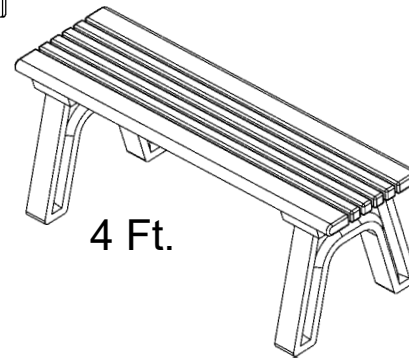

## Cambridge Flat Park Bench

SKU: 488be115

4 Foot - Green Frame Cedar Planks

The Cambridge Flat Bench features seating that is sturdy, stylish and comfortable with rounded edges and narrow inside planks for maximum air ventilation and minimal surface puddling of water. It is perfect for a garden or park setting, and ideal for locker rooms and swimming pools.

6 Foot - Brown Frame Weathered Wood Planks

8 Foot Black Frame Charcoal Planks

Available  
Frame  
Colors:

- Heavy duty/weather resistant/maintenance free!
- No need to stain or paint
- Resists fading, peeling and graffiti as the color is molded all the way through
- Can be surface mounted with brackets (sold separately)
- Stainless steel fasteners do not corrode nor rust
- Slatted design allows ventilation and keeps rainwater from collecting on surfaces