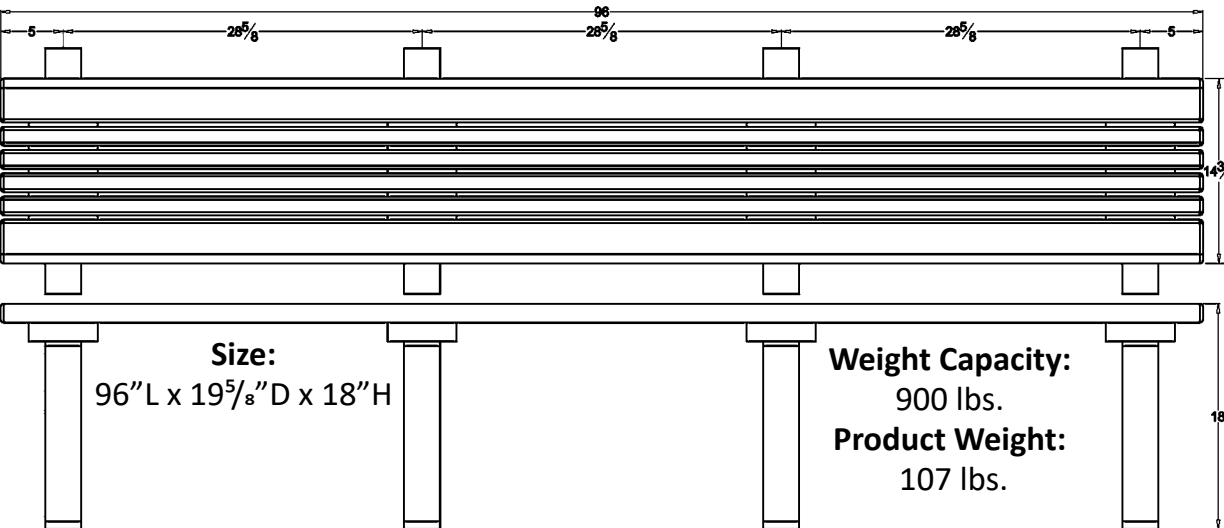

Available
Frame
Colors:

- Heavy duty/weather resistant/maintenance free!
- No need to stain or paint
- Resists fading, peeling and graffiti as the color is molded all the way through
- Can be surface mounted with brackets (sold separately)
- Stainless steel fasteners do not corrode nor rust
- Slatted design allows ventilation and keeps rainwater from collecting on surfaces

Available
Plank
Colors: