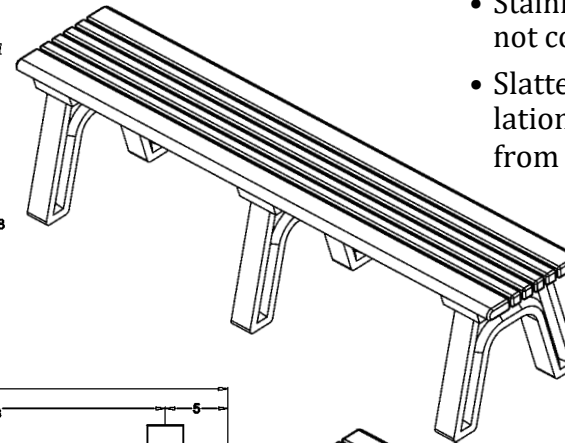

## Cambridge Flat Park Bench

SKU: 488be115

4 Foot - Green Frame Cedar Planks

The Cambridge Flat Bench features seating that is sturdy, stylish and comfortable with rounded edges and narrow inside planks for maximum air ventilation and minimal surface puddling of water. It is perfect for a garden or park setting, and ideal for locker rooms and swimming pools.

6 Foot - Brown Frame Weathered Wood Planks

8 Foot Black Frame Charcoal Planks

Available  
Frame  
Colors:

- Heavy duty/weather resistant/maintenance free!
- No need to stain or paint
- Resists fading, peeling and graffiti as the color is molded all the way through
- Can be surface mounted with brackets (sold separately)
- Stainless steel fasteners do not corrode nor rust
- Slatted design allows ventilation and keeps rainwater from collecting on surfaces