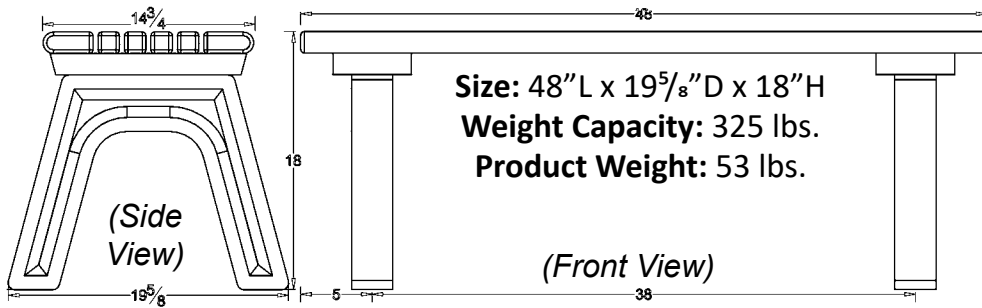

Available
Frame
Colors:

- Heavy duty/weather resistant/maintenance free!
- No need to stain or paint
- Resists fading, peeling and graffiti as the color is molded all the way through
- Can be surface mounted with brackets (sold separately)
- Stainless steel fasteners do not corrode nor rust
- Slatted design allows ventilation and keeps rainwater from collecting on surfaces

Available
Plank
Colors: