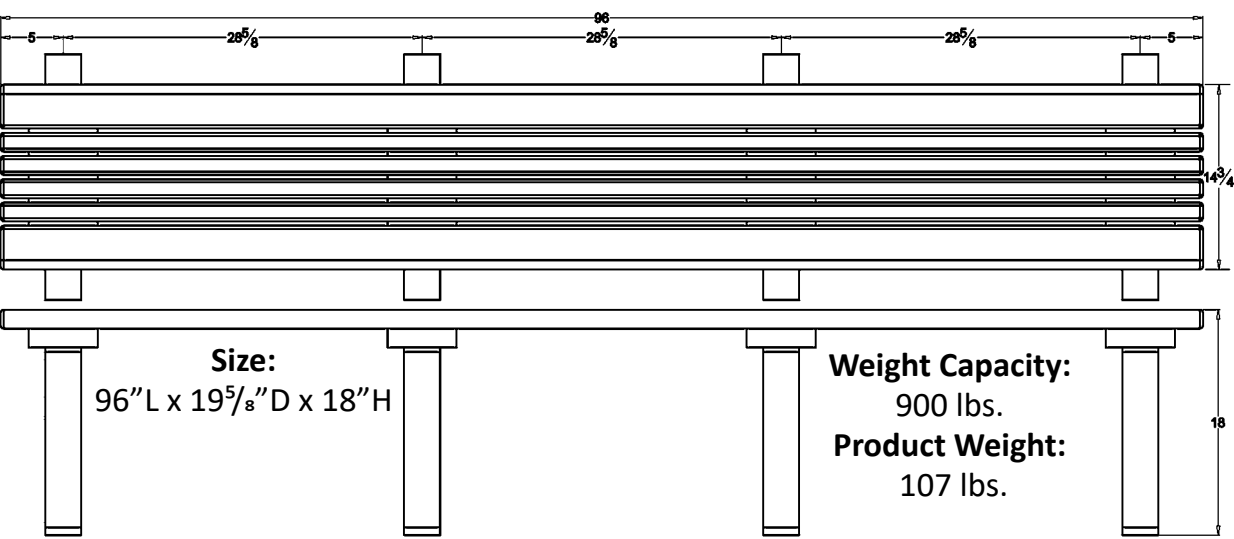

- Heavy duty/weather resistant/maintenance free!
- No need to stain or paint
- Resists fading, peeling and graffiti as the color is molded all the way through
- Can be surface mounted with brackets (sold separately)
- Stainless steel fasteners do not corrode nor rust
- Slatted design allows ventilation and keeps rainwater from collecting on surfaces