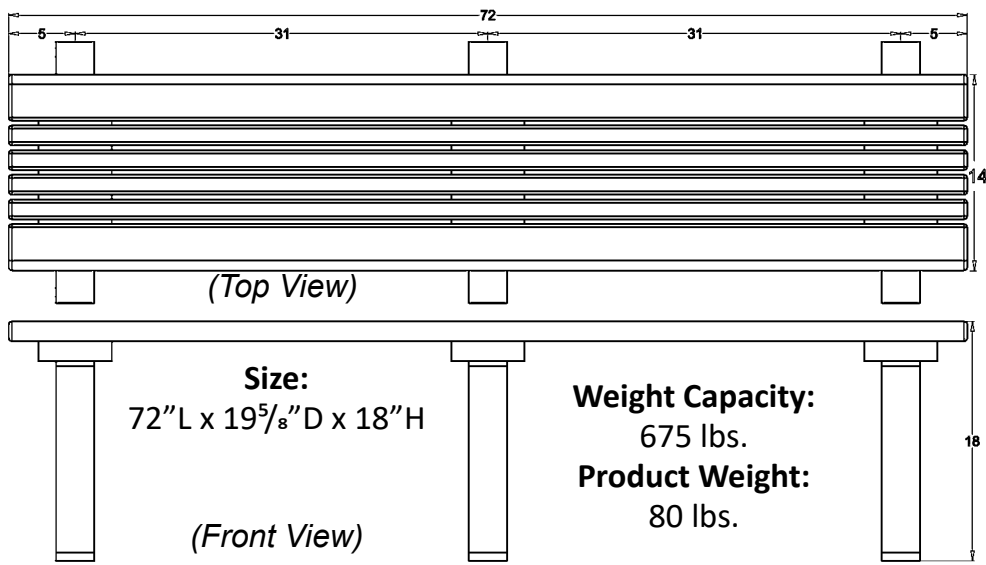

- Heavy duty/weather resistant/maintenance free!
- No need to stain or paint
- Resists fading, peeling and graffiti as the color is molded all the way through
- Can be surface mounted with brackets (sold separately)
- Stainless steel fasteners do not corrode nor rust
- Slatted design allows ventilation and keeps rainwater from collecting on surfaces