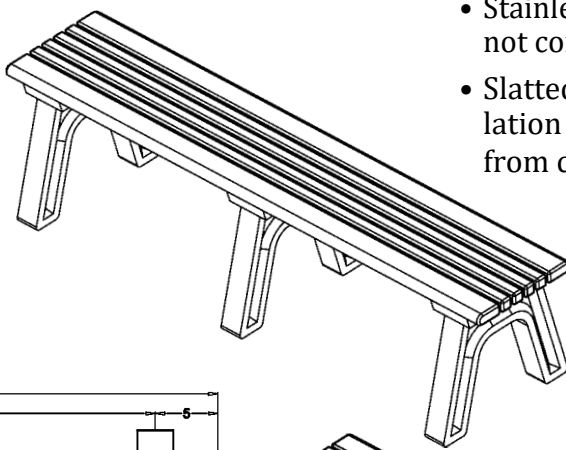

Cambridge Flat Bench

SKU: 488be105

4 Foot - Green Frame Cedar Planks

The Cambridge Flat Bench features seating that is sturdy, stylish and comfortable with rounded edges and narrow inside planks for maximum air ventilation and minimal surface puddling of water. It is perfect for a garden or park setting, and ideal for locker rooms and swimming pools.

6 Foot - Brown Frame
Weathered Wood Planks

8 Foot
Black Frame
Charcoal Planks

- Heavy duty/weather resistant/maintenance free!
- No need to stain or paint
- Resists fading, peeling and graffiti as the color is molded all the way through
- Can be surface mounted with brackets (sold separately)
- Stainless steel fasteners do not corrode nor rust
- Slatted design allows ventilation and keeps rainwater from collecting on surfaces