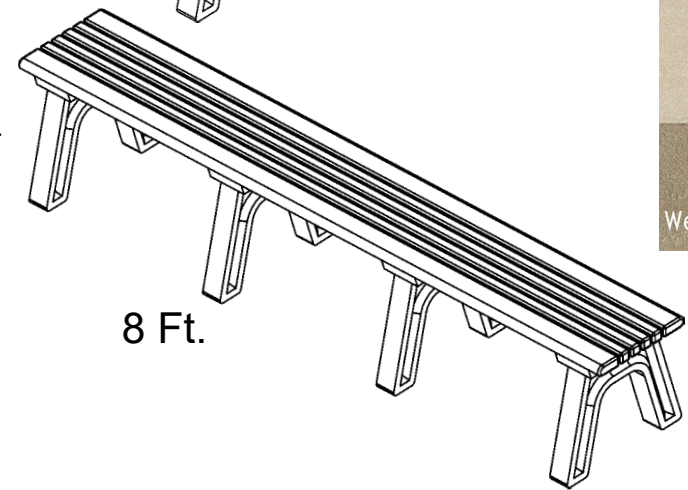

Cambridge Flat Bench

SKU: 488be105

4 Foot - Green Frame Cedar Planks

The Cambridge Flat Bench features seating that is sturdy, stylish and comfortable with rounded edges and narrow inside planks for maximum air ventilation and minimal surface puddling of water. It is perfect for a garden or park setting, and ideal for locker rooms and swimming pools.

6 Foot - Brown Frame
Weathered Wood Planks

8 Foot
Black Frame
Charcoal Planks

- Heavy duty/weather resistant/maintenance free!
- No need to stain or paint
- Resists fading, peeling and graffiti as the color is molded all the way through
- Can be surface mounted with brackets (sold separately)
- Stainless steel fasteners do not corrode nor rust
- Slatted design allows ventilation and keeps rainwater from collecting on surfaces