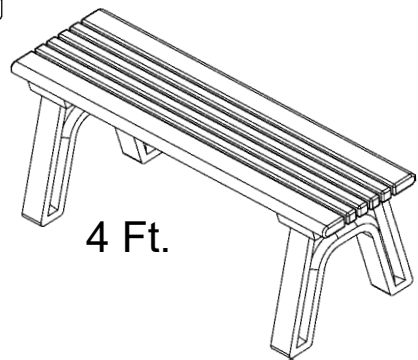

Cambridge Flat Bench

SKU: 488be105

4 Foot - Green Frame Cedar Planks

The Cambridge Flat Bench features seating that is sturdy, stylish and comfortable with rounded edges and narrow inside planks for maximum air ventilation and minimal surface puddling of water. It is perfect for a garden or park setting, and ideal for locker rooms and swimming pools.

6 Foot - Brown Frame
Weathered Wood Planks

8 Foot
Black Frame
Charcoal Planks

- Heavy duty/weather resistant/maintenance free!
- No need to stain or paint
- Resists fading, peeling and graffiti as the color is molded all the way through
- Can be surface mounted with brackets (sold separately)
- Stainless steel fasteners do not corrode nor rust
- Slatted design allows ventilation and keeps rainwater from collecting on surfaces