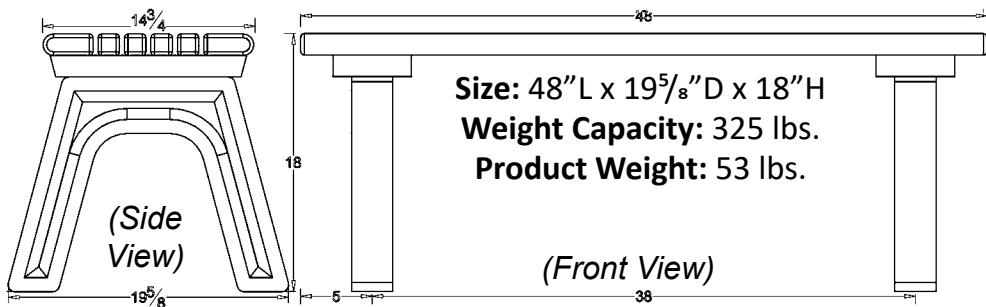

- Heavy duty/weather resistant/maintenance free!
- No need to stain or paint
- Resists fading, peeling and graffiti as the color is molded all the way through
- Can be surface mounted with brackets (sold separately)
- Stainless steel fasteners do not corrode nor rust
- Slatted design allows ventilation and keeps rainwater from collecting on surfaces