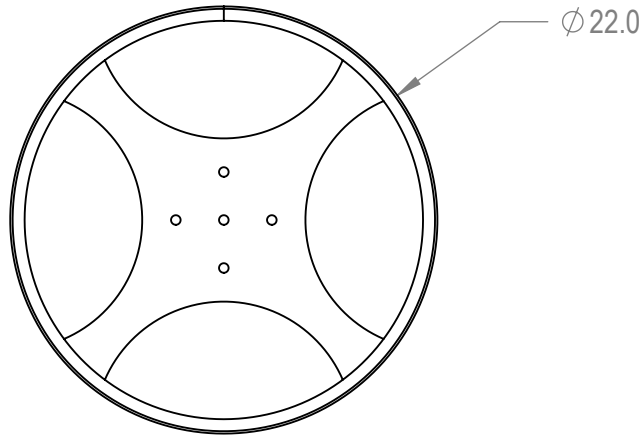

SKU: 766tr100
 Variations:
 766tr100-2
 766tr100-4
 766tr100-6
 766tr100-8
 766tr100-10
 766tr100-12
 766tr100-14
 766tr100-16
 766tr100-18
 766tr100-20
 766tr100-22
 766tr100-24
 766tr100-26
 766tr100-28
 766tr100-30
 766tr100-32
 766tr100-34
 766tr100-36
 766tr100-38
 766tr100-40
 766tr100-42
 766tr100-44

ParkTastic

TITLE:

32 Gallon Trash Receptacle

Perforated Metal Version

| SIZE | DWG. NO. | REV |
|----------|-----------------|-----|
| A | 766tr100 | |

WEIGHT:

SHEET 2 OF 8