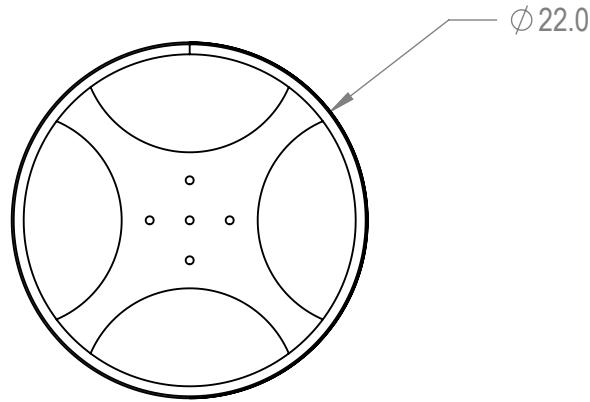

SKU: 766tr100  
 Variations:  
 766tr100-1  
 766tr100-3  
 766tr100-5  
 766tr100-7  
 766tr100-9  
 766tr100-11  
 766tr100-13  
 766tr100-15  
 766tr100-17  
 766tr100-19  
 766tr100-21  
 766tr100-23  
 766tr100-25  
 766tr100-27  
 766tr100-29  
 766tr100-31  
 766tr100-33  
 766tr100-35  
 766tr100-37  
 766tr100-39  
 766tr100-41  
 766tr100-43

	NAME	DATE	<b>ParkTastic</b>	
DRAWN	GM	2/23/2016	TITLE:	
SALES APPR.			32 Gallon Trash Receptacle	
CLIENT APPR.			Expanded Metal Version	
MFG APPR.			SIZE	DWG. NO.
Q.A.			<b>A</b>	766tr100
Design By -			REV	
CADWorksPro Chicago, IL			WEIGHT:	
www.cadworkspro.com			SHEET 1 OF 4	