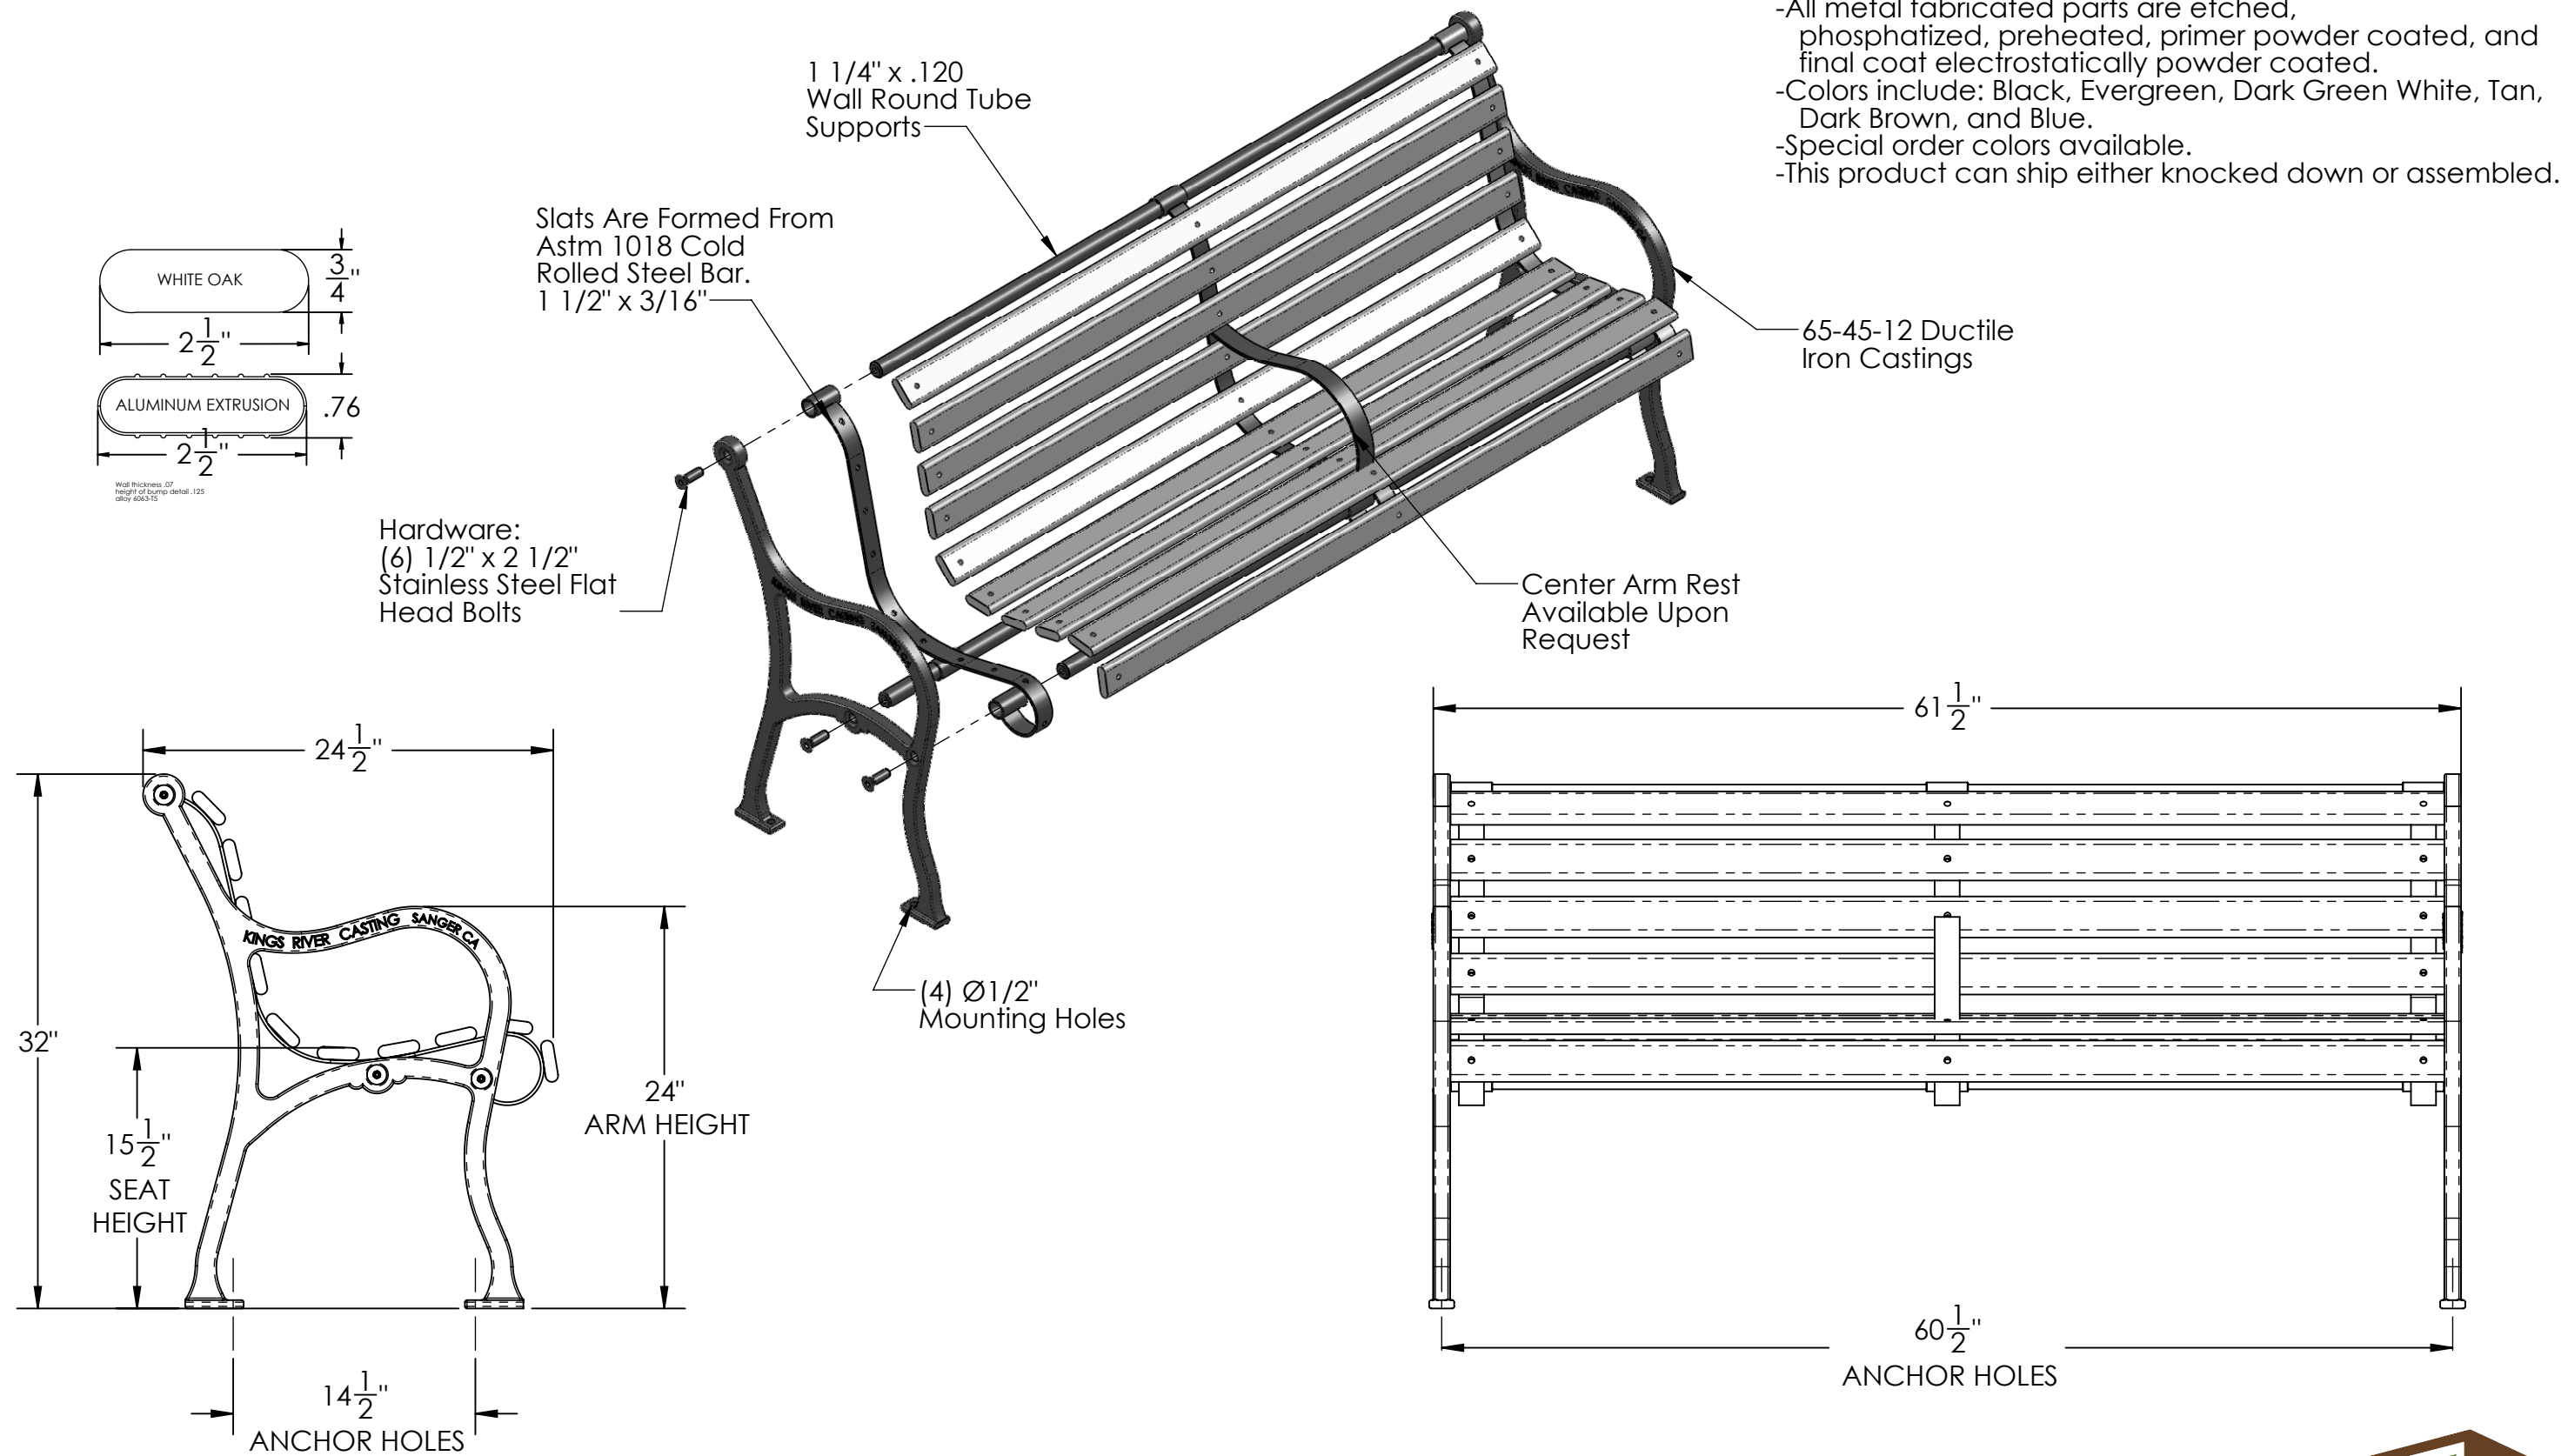

# IRON VALLEY SLATTED BENCH - 60"

-All metal fabricated parts are etched, phosphatized, preheated, primer powder coated, and final coat electrostatically powder coated.  
 -Colors include: Black, Evergreen, Dark Green White, Tan, Dark Brown, and Blue.  
 -Special order colors available.  
 -This product can ship either knocked down or assembled.

**NOTE:**  
 It is not recommended to locate anchor bolts until the bench is in place.  
 Anchor bolts not included.