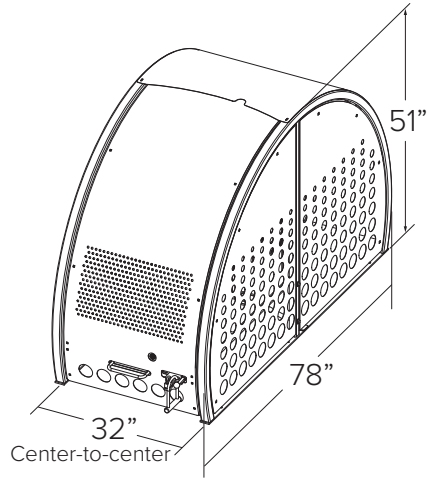

Veloport Series- Bike Locker

SKU: 554br485

CAPACITY

1 Bike

MATERIALS

Frame: 2" x 14g square tube
Back and Side Panels: 18g plate
Door: 12g aluminum plate

FINISHES

- Galvanized (Frame)**
An after fabrication hot dipped galvanized finish is our standard option.
- Powder Coat (Panels and Door)**
Our powder coat finish assures a high level of adhesion and durability by following these steps:
 1. Sandblast
 2. Epoxy primer electrostatically applied
 3. Final thick TGIC polyester powder coat

MOUNT OPTIONS

- Surface**

LOAD DATA

Snow load = Any amount
Wind load = 170mph, Exposure C
Seismic load = Any load

Maximum bike size