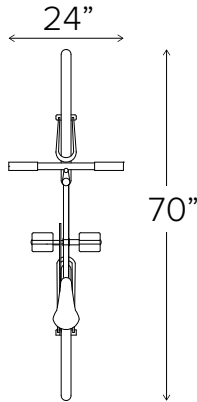

Veloport Series- Bike Locker

SKU: 554br485

CAPACITY

1 Bike

MATERIALS

Frame: 2" x 14g square tube
Back and Side Panels: 18g plate
Door: 12g aluminum plate

FINISHES

- Galvanized (Frame)**
An after fabrication hot dipped galvanized finish is our standard option.
- Powder Coat (Panels and Door)**
Our powder coat finish assures a high level of adhesion and durability by following these steps:
 1. Sandblast
 2. Epoxy primer electrostatically applied
 3. Final thick TGIC polyester powder coat

MOUNT OPTIONS

- Surface**

LOAD DATA

Snow load = Any amount
Wind load = 170mph, Exposure C
Seismic load = Any load

Maximum bike size