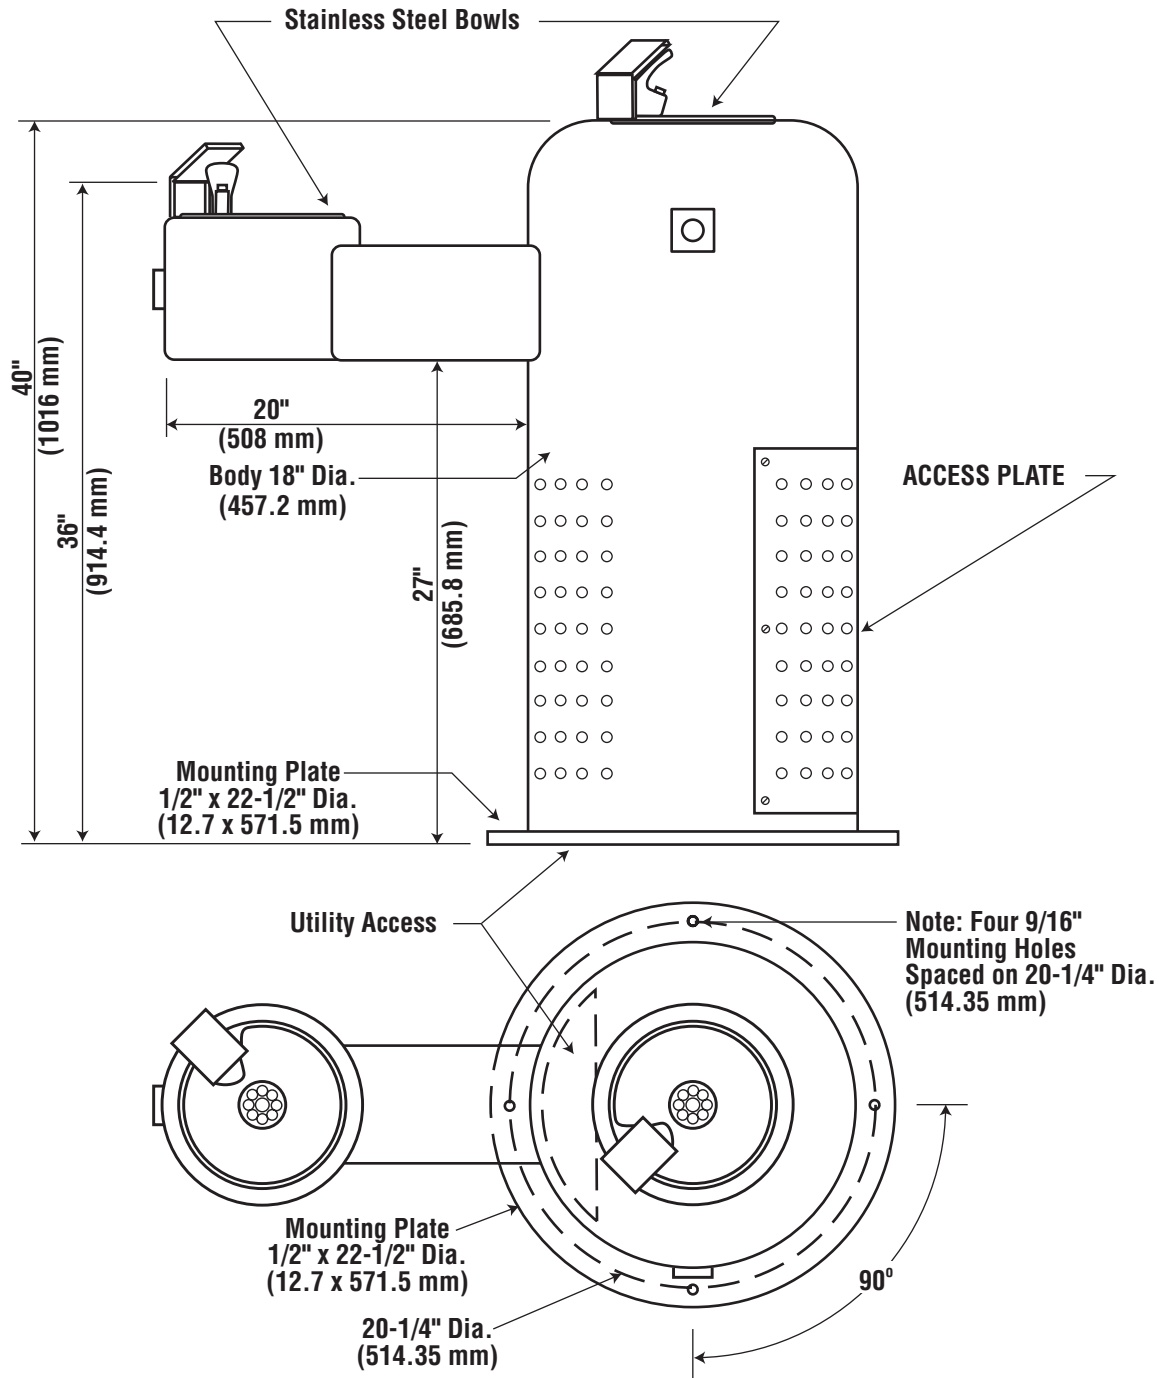

Metal Pedestal Drinking Fountains with Remote Chiller  
Dual Head Fountain

NOTE: THESE ROUGH-IN DIMENSIONS  
MAY VARY 1/2" (13 mm) PLUS OR MINUS

Note: All dimensions subject to manufacturing variance of plus or minus 1/4" (6 MM).