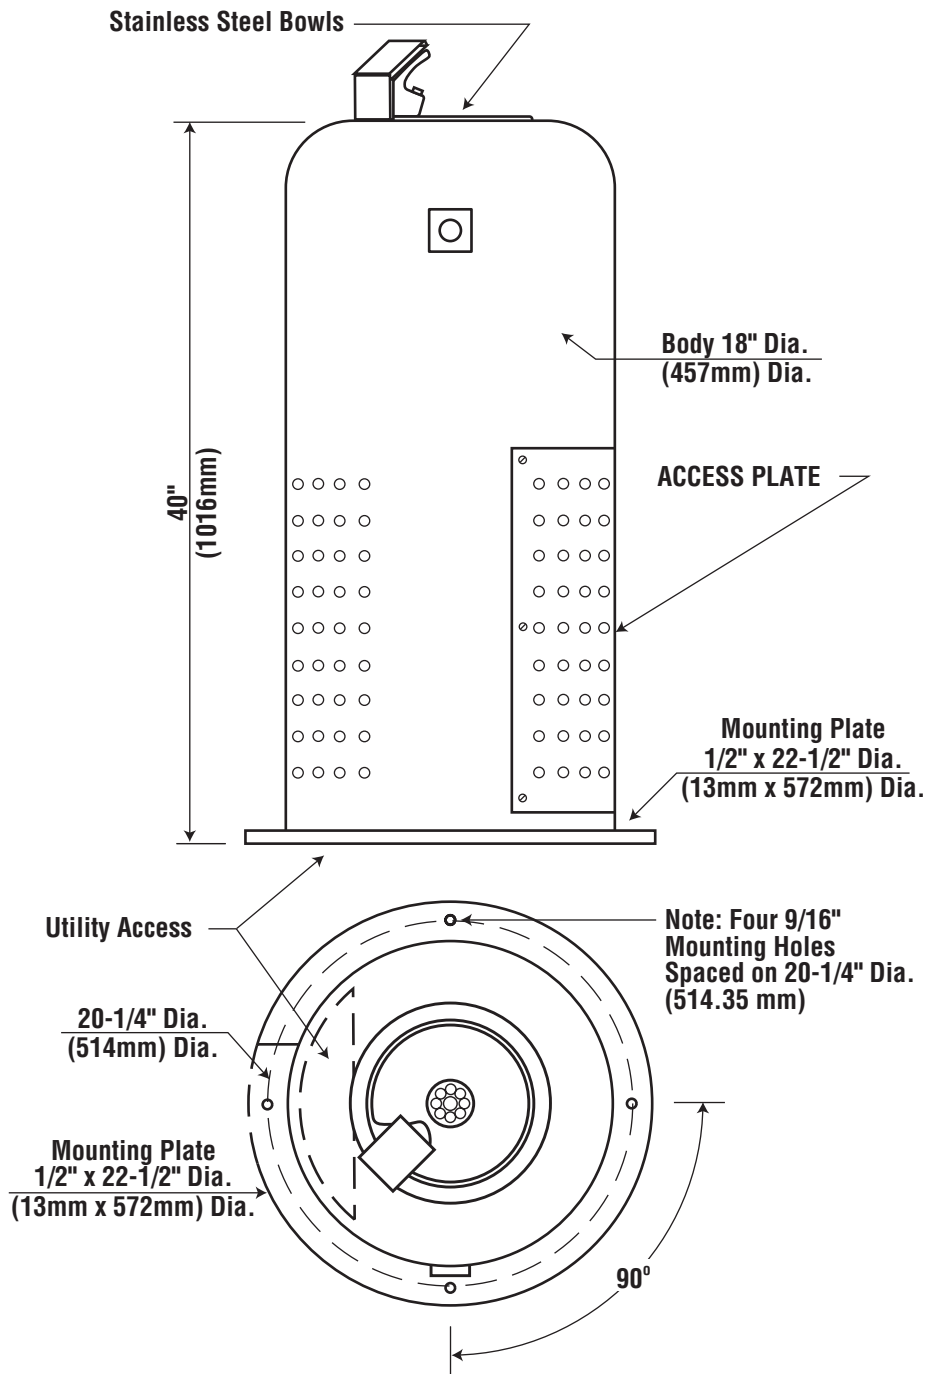

Metal Pedestal Drinking Fountains with Remote Chiller  
Single Body Fountain

NOTE: THESE ROUGH-IN DIMENSIONS  
MAY VARY 1/2" (13 mm) PLUS OR MINUS

Note: All dimensions subject to manufacturing variance of plus or minus 1/4" (6 MM).