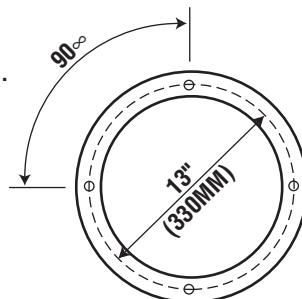

Dual Fountain with
Water Bottle Filler Station

NOTE: FOUR 1/2" O.D. MOUNTING HOLES SPACED ON 13" DIA. BY OTHERS

NOTE: THESE ROUGH-IN DIMENSIONS MAY VARY 1/2" (13 mm) PLUS OR MINUS