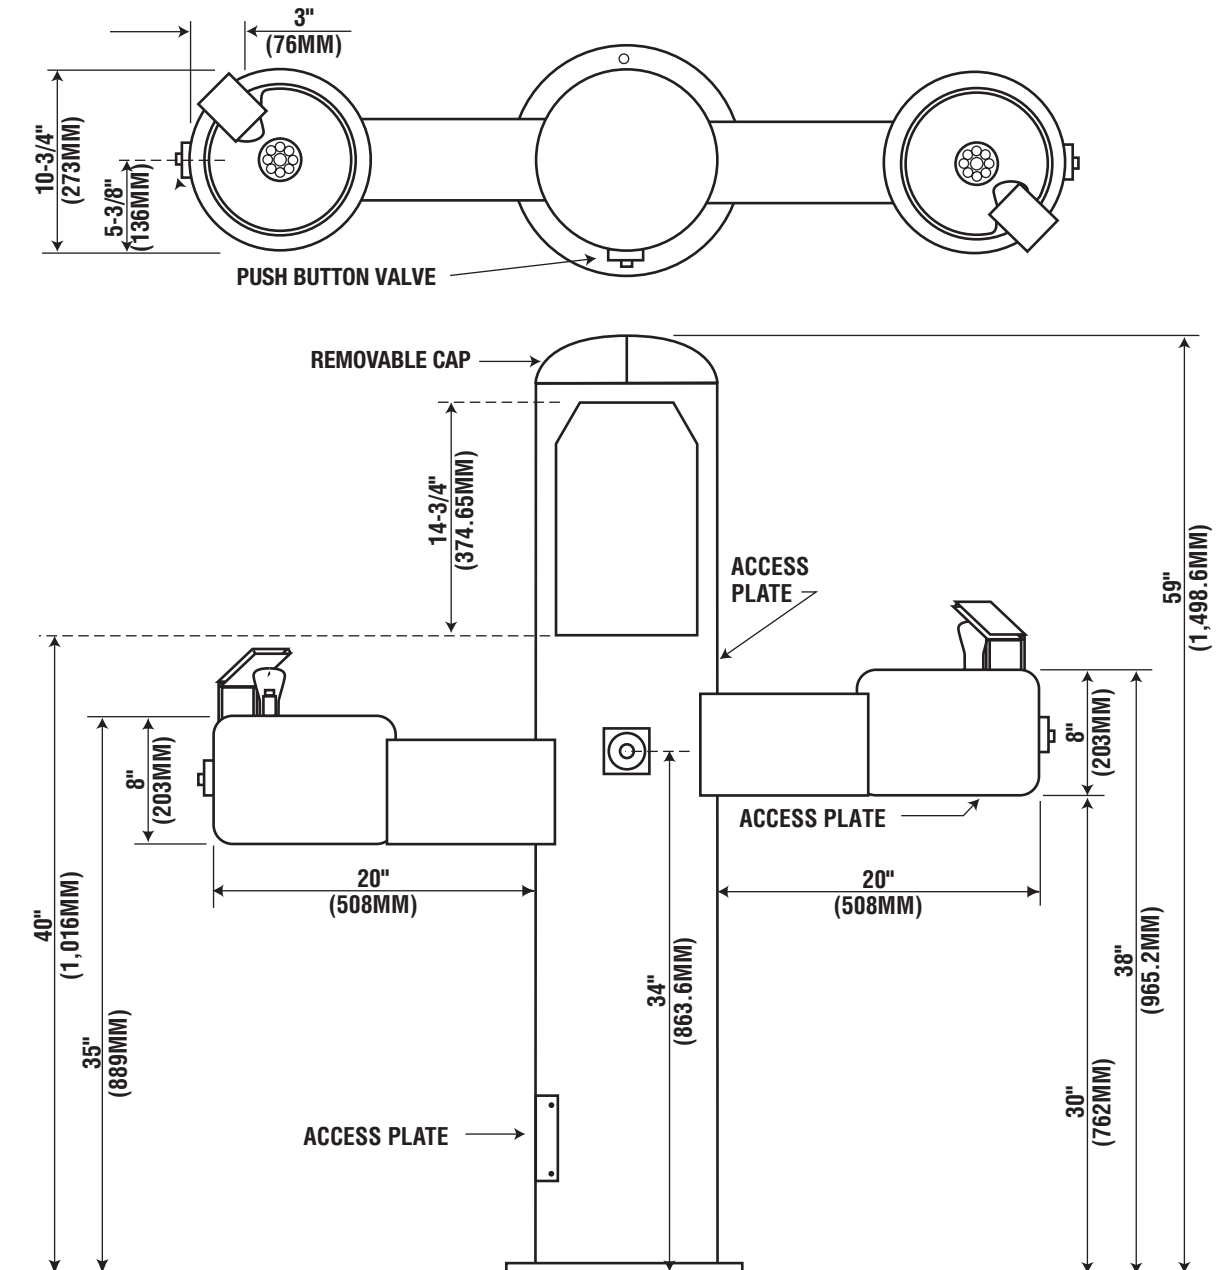

Dual Fountain with
Water Bottle Filler Station

NOTE: FOUR 1/2" O.D. MOUNTING HOLES SPACED ON 13" DIA. BY OTHERS

NOTE: THESE ROUGH-IN DIMENSIONS MAY VARY 1/2" (13 mm) PLUS OR MINUS