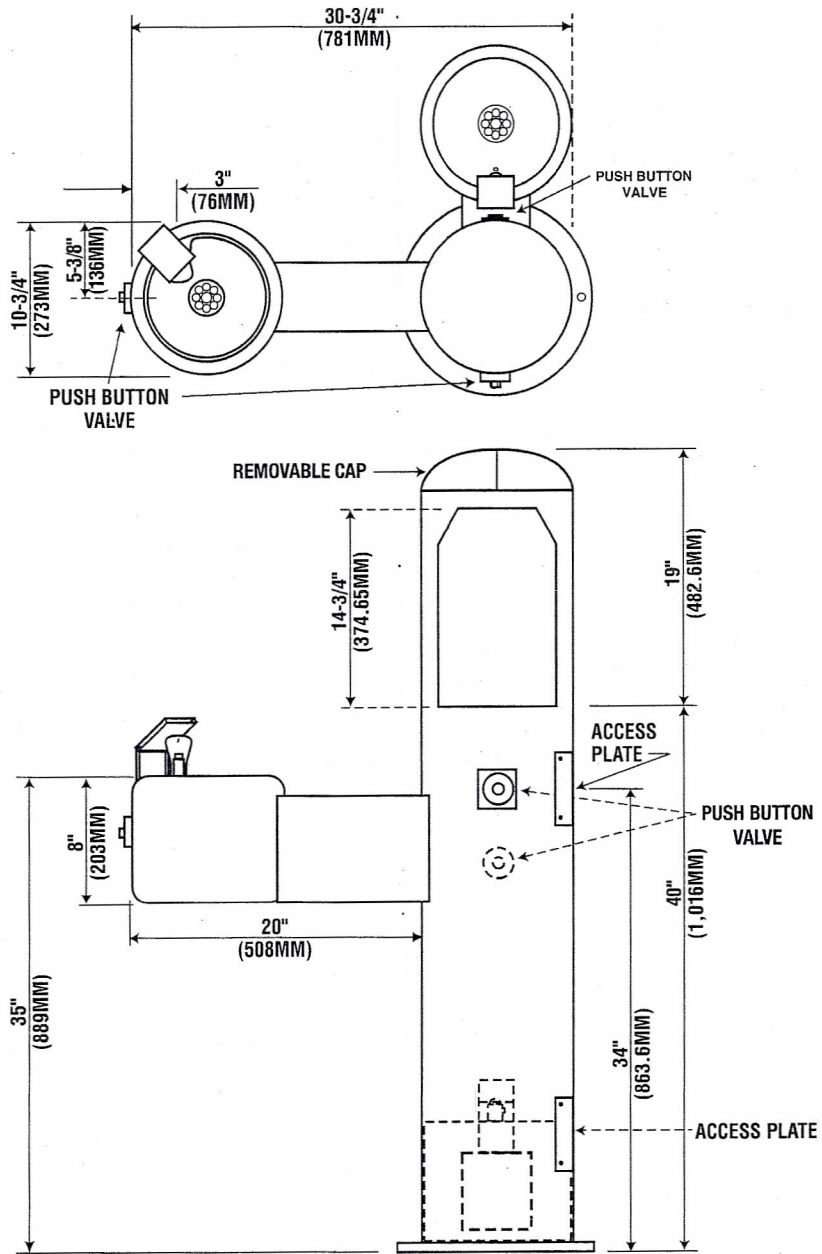

Single Fountain with
Water Bottle Filler Station and Pet Fountain

NOTE: FOUR 1/2" O.D. MOUNTING HOLES SPACED ON 13" DIA. BY OTHERS.

NOTE: THESE ROUGH-IN DIMENSIONS MAY VARY 1/2" (13 mm) PLUS OR MINUS