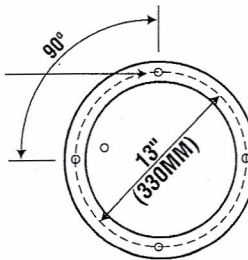

Single Fountain with
Water Bottle Filler Station and Pet Fountain

NOTE: FOUR 1/2" O.D. MOUNTING HOLES SPACED ON 13" DIA. BY OTHERS.

NOTE: THESE ROUGH-IN DIMENSIONS MAY VARY 1/2" (13 mm) PLUS OR MINUS