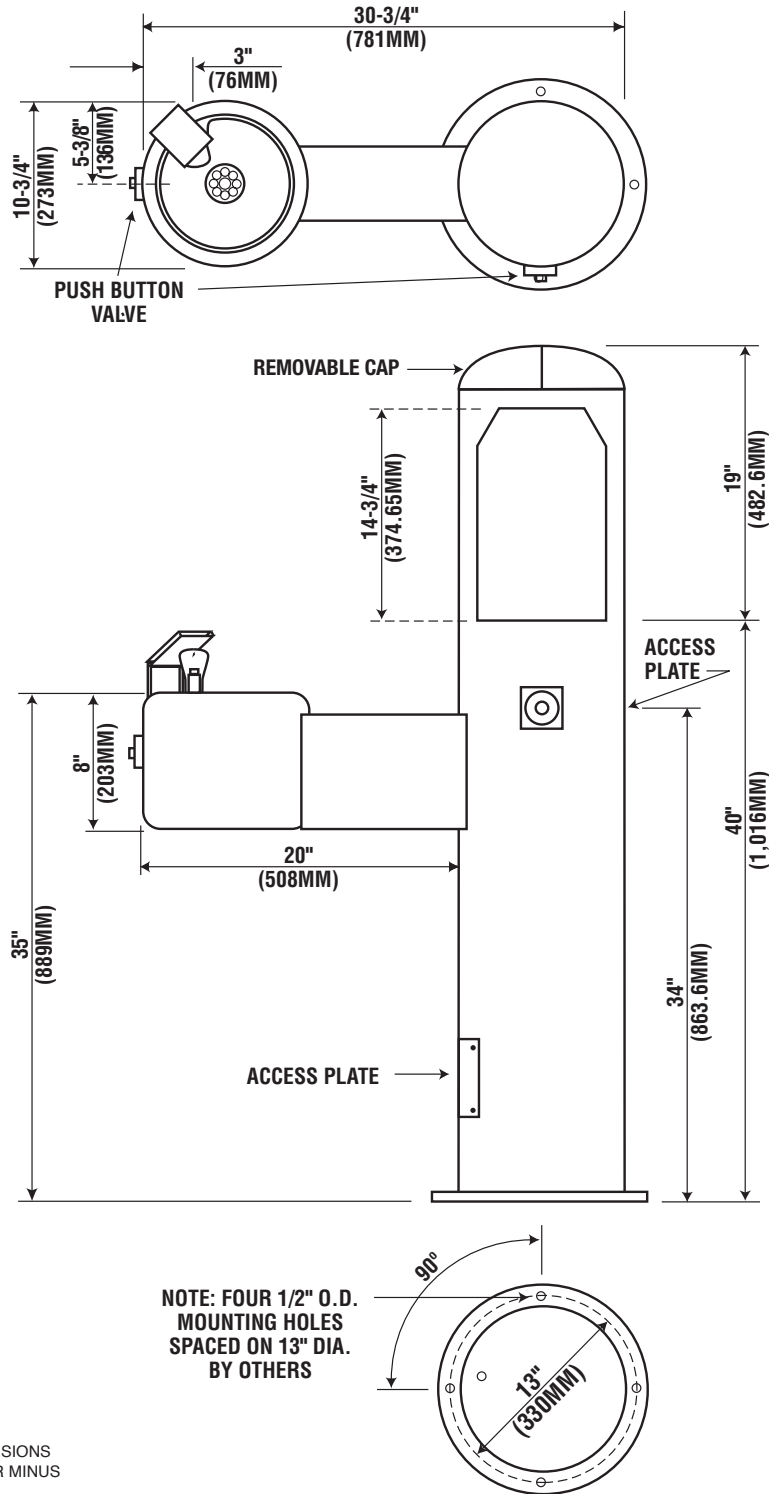

Single Fountain with  
Water Bottle Filler Station

NOTE: THESE ROUGH-IN DIMENSIONS  
MAY VARY 1/2: (13 mm) PLUS OR MINUS